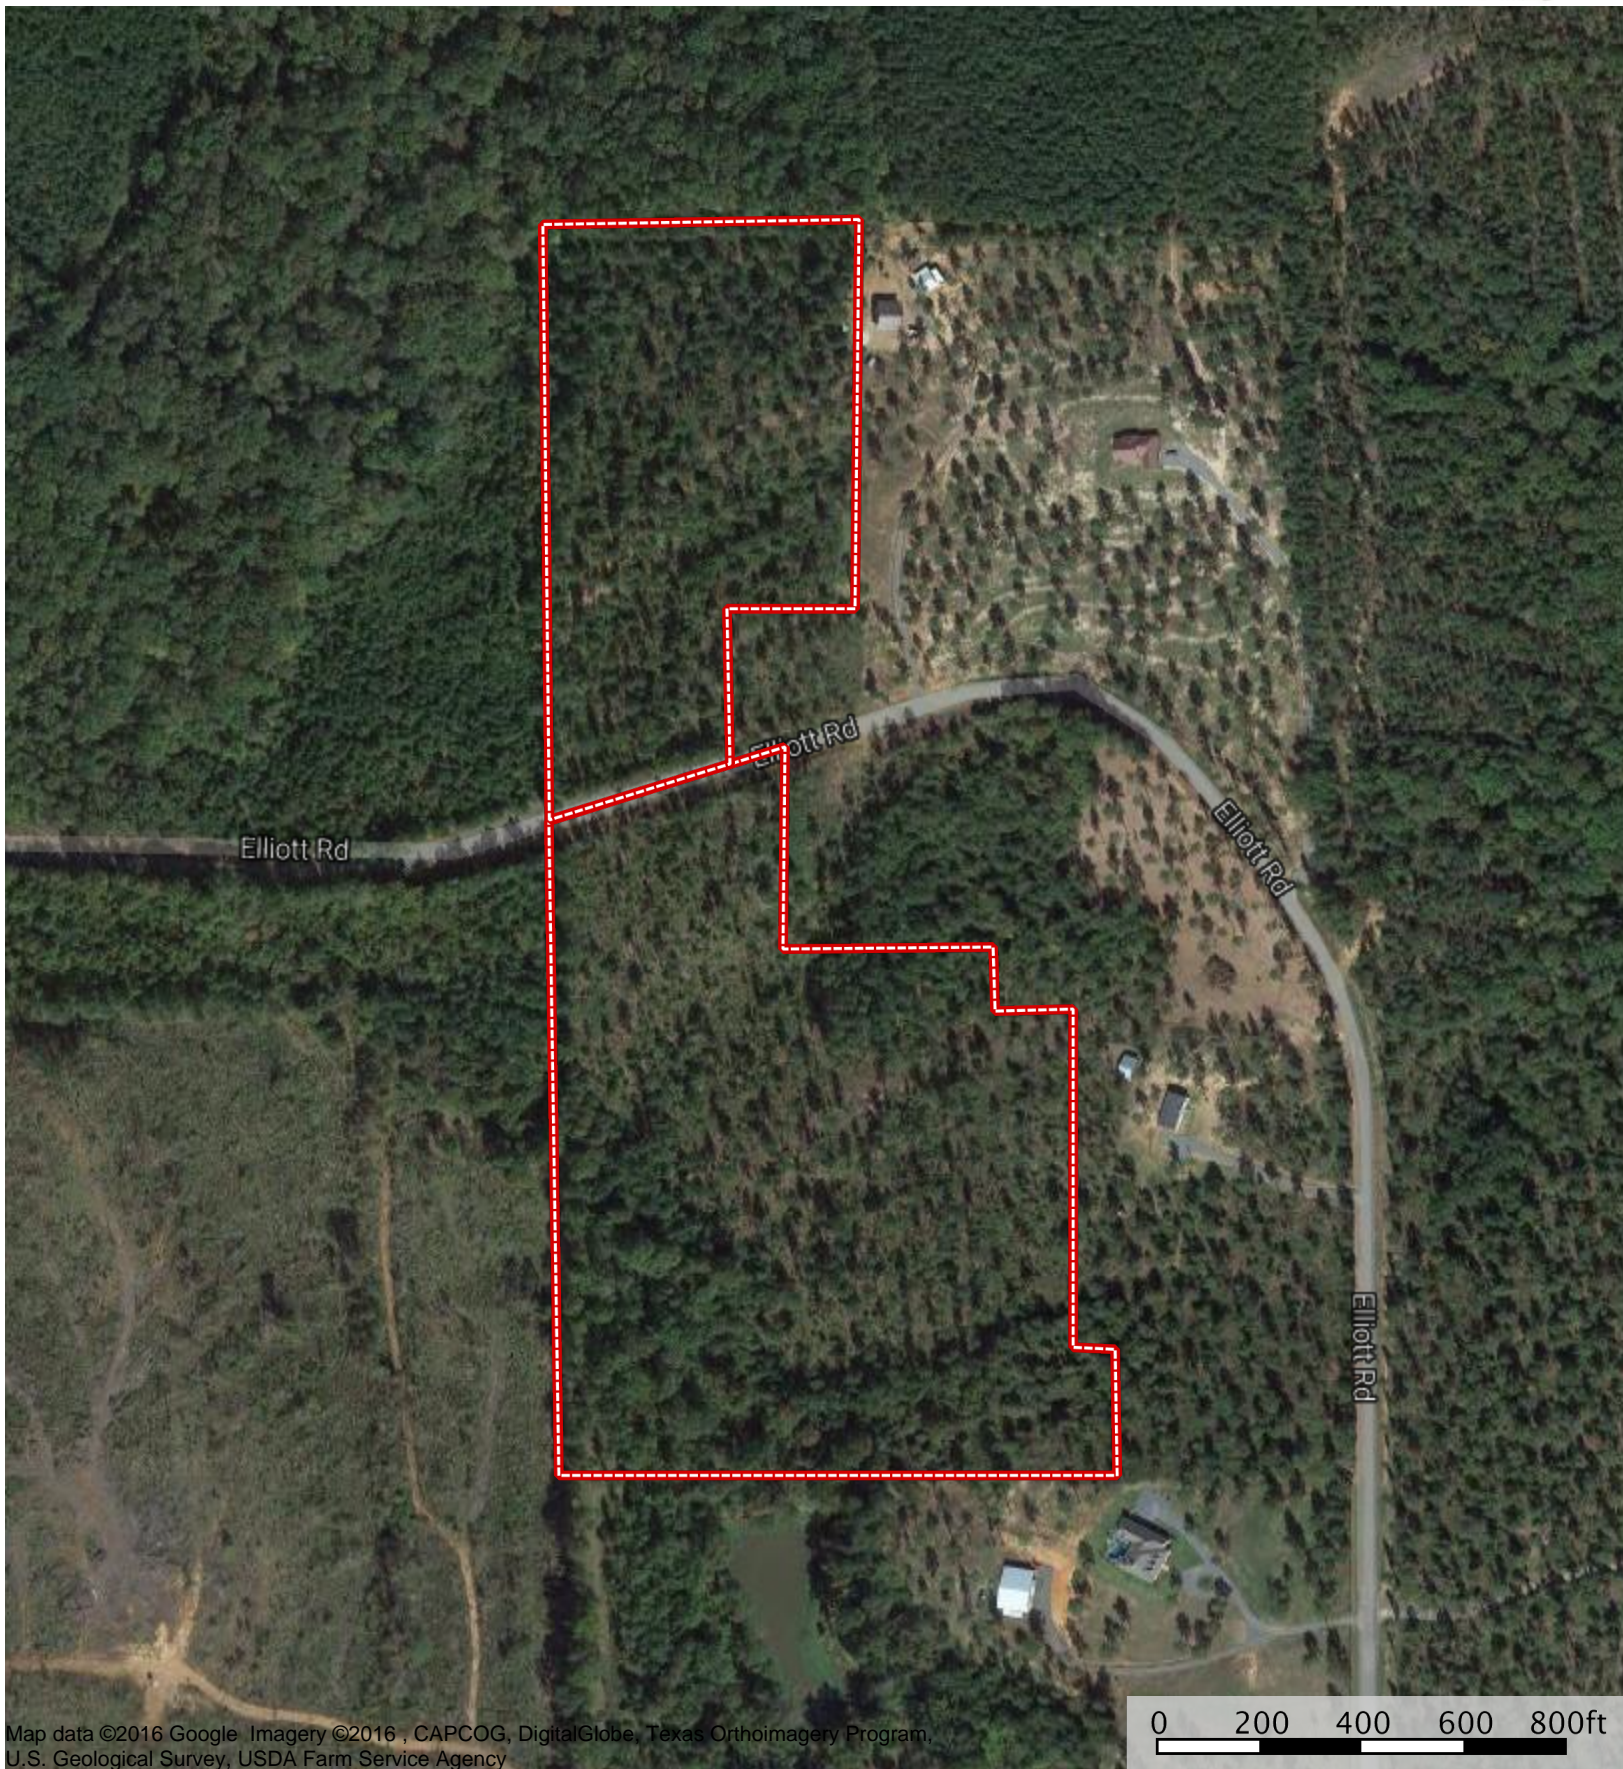

Wey (Wire Rd)

Lincoln Parish, Louisiana, 28.98 AC +/-

Map data ©2016 Google Imagery ©2016 , CAPCOG, DigitalGlobe, Texas Orthoimagery Program, U.S. Geological Survey, USDA Farm Service Agency

0 200 400 600 800ft