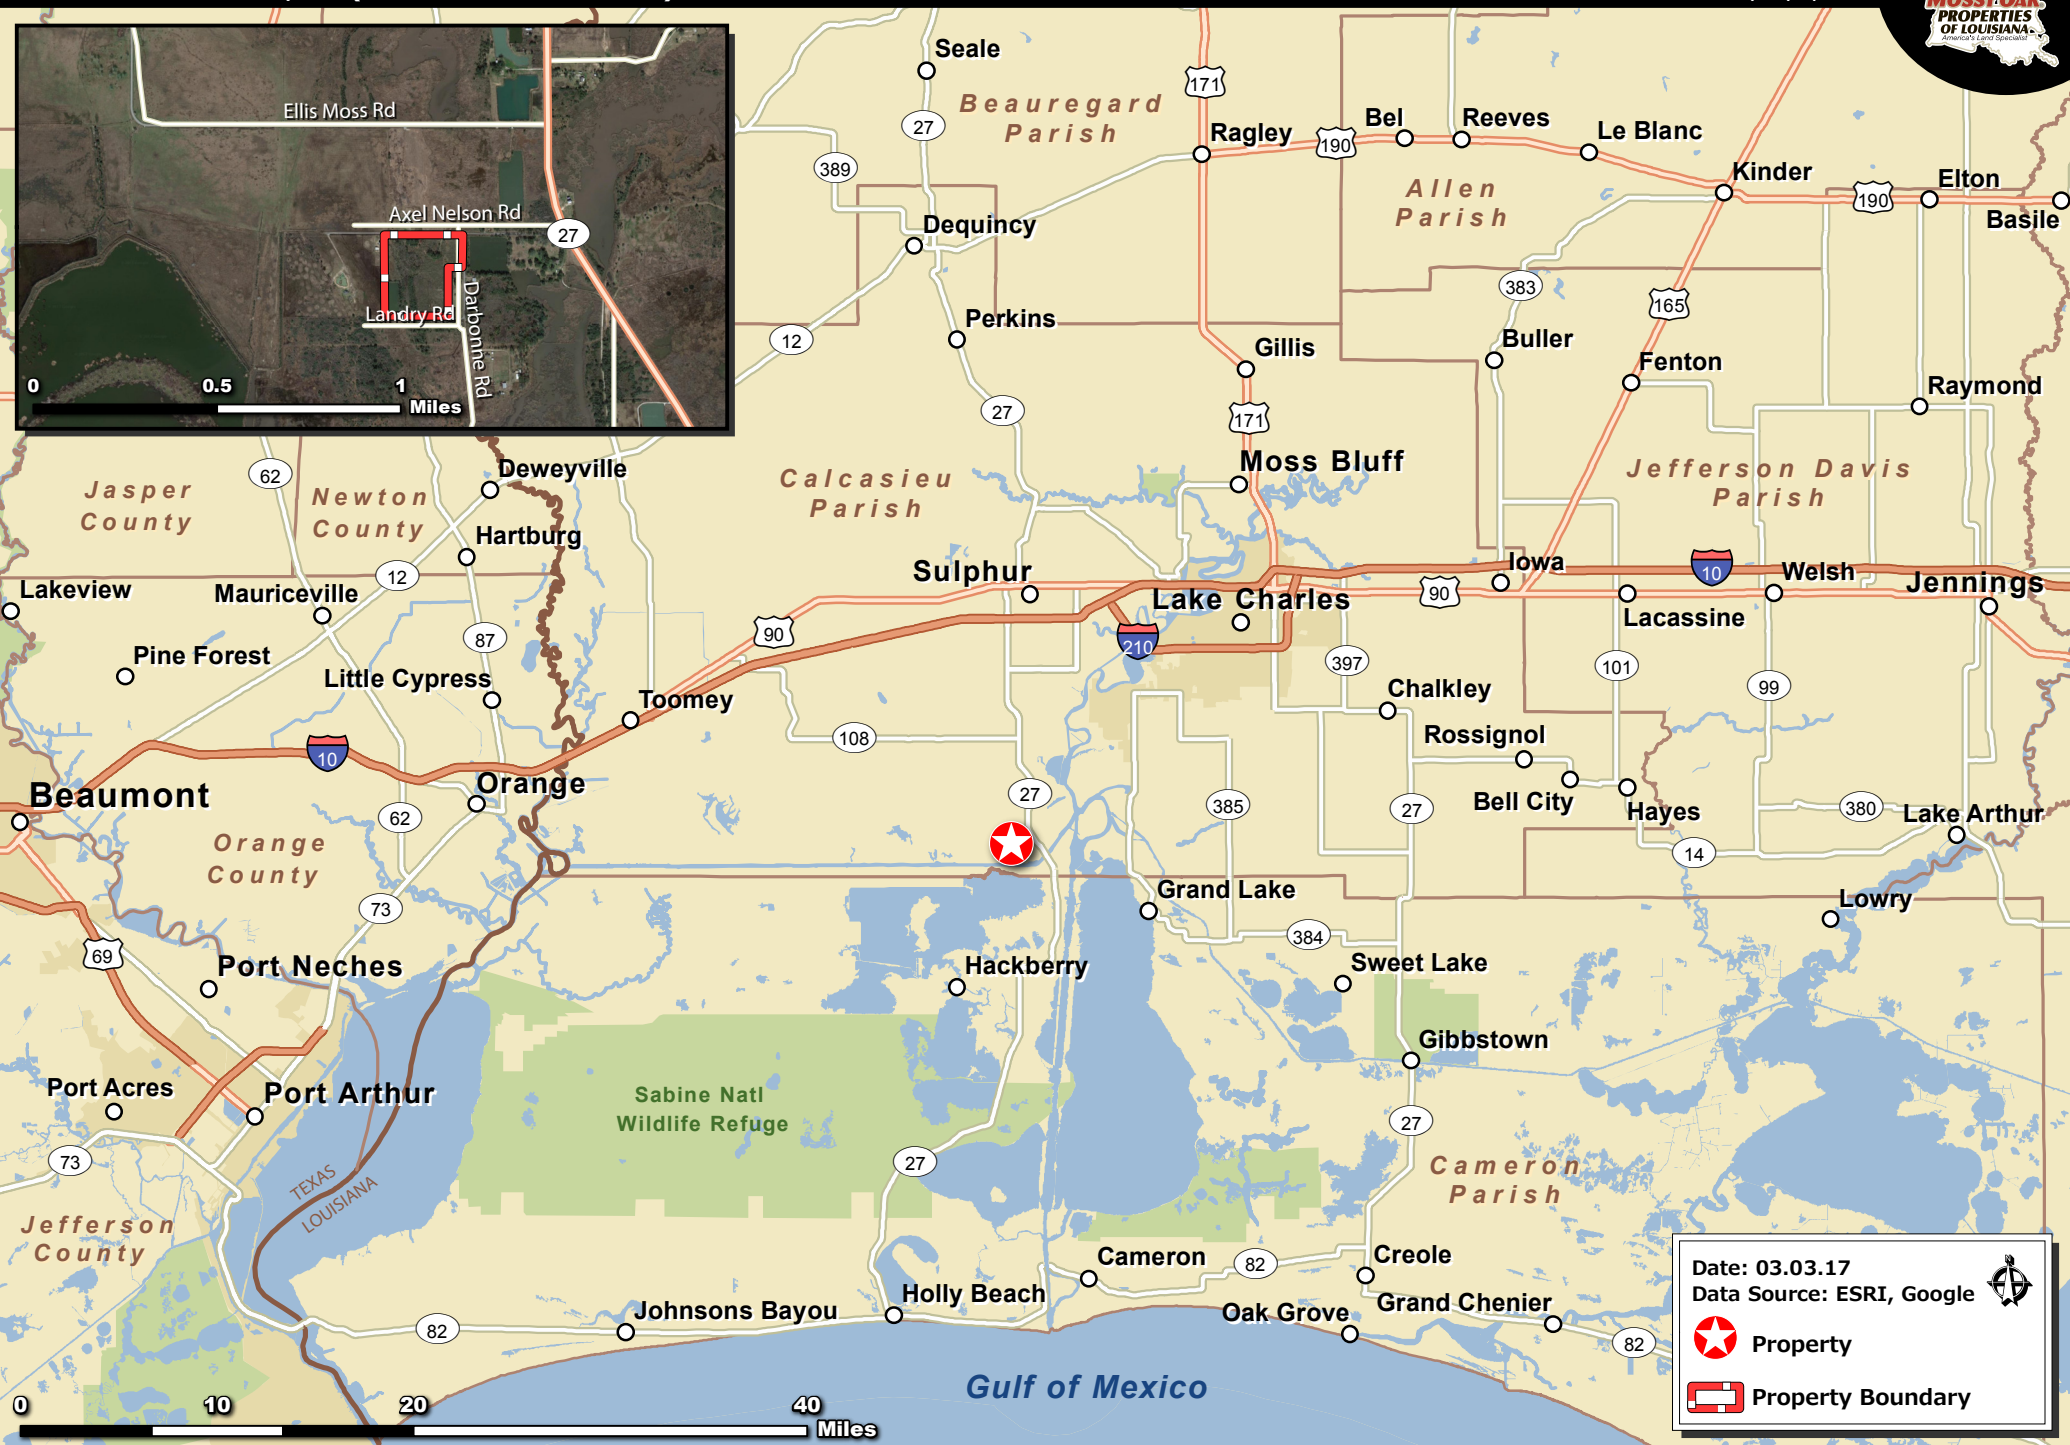

**DARBONNE ROAD TRACT - 21 AC +/-
CALCASIEU PARISH, LA (VICINITY OVERVIEW)**

Date: 03.03.17
 Data Source: ESRI, Google

-  Property
-  Property Boundary