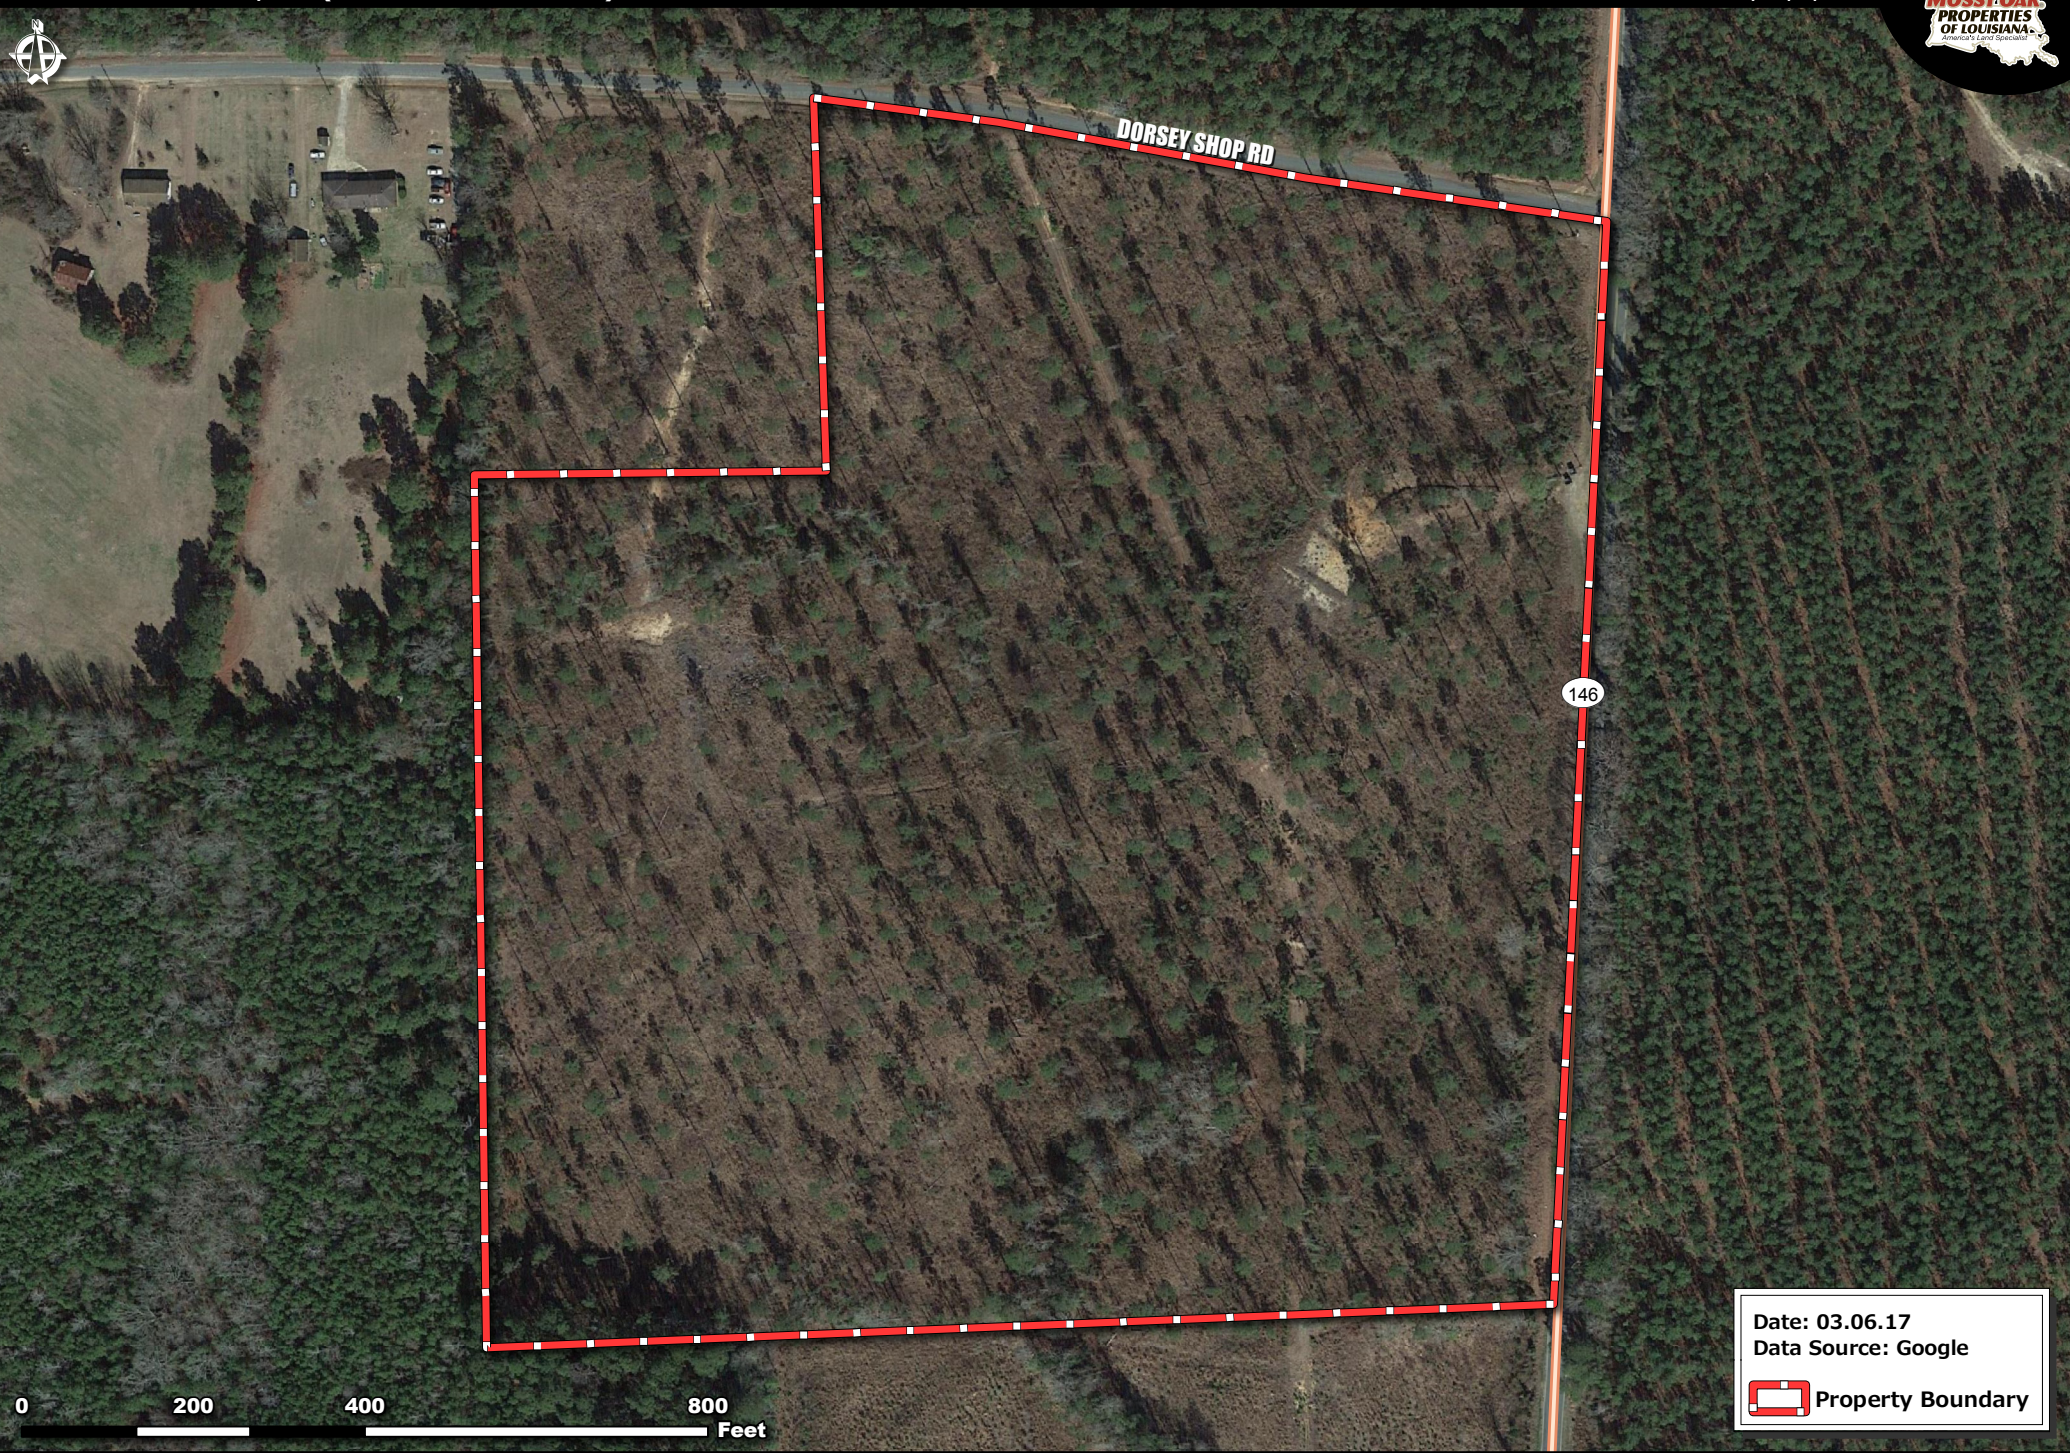

**DORSEY ROAD TRACT - 34.58 AC +/-
JACKSON PARISH, LA (AERIAL OVERVIEW)**

146

DORSEY SHOP RD

Date: 03.06.17
Data Source: Google
 Property Boundary