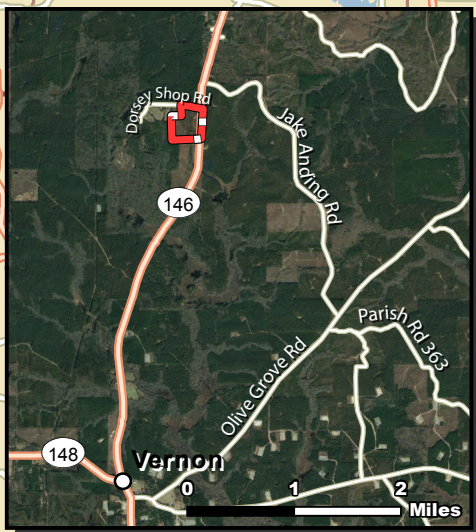

**DORSEY ROAD TRACT - 34.58 AC +/-  
JACKSON PARISH, LA (VICINITY OVERVIEW)**

Date: 03.06.17  
Data Source: ESRI, Google

- Property
- Property Boundary

Jarod Patterson, Certified Land Specialist  
629 Leachman Road, Ruston, LA 71270