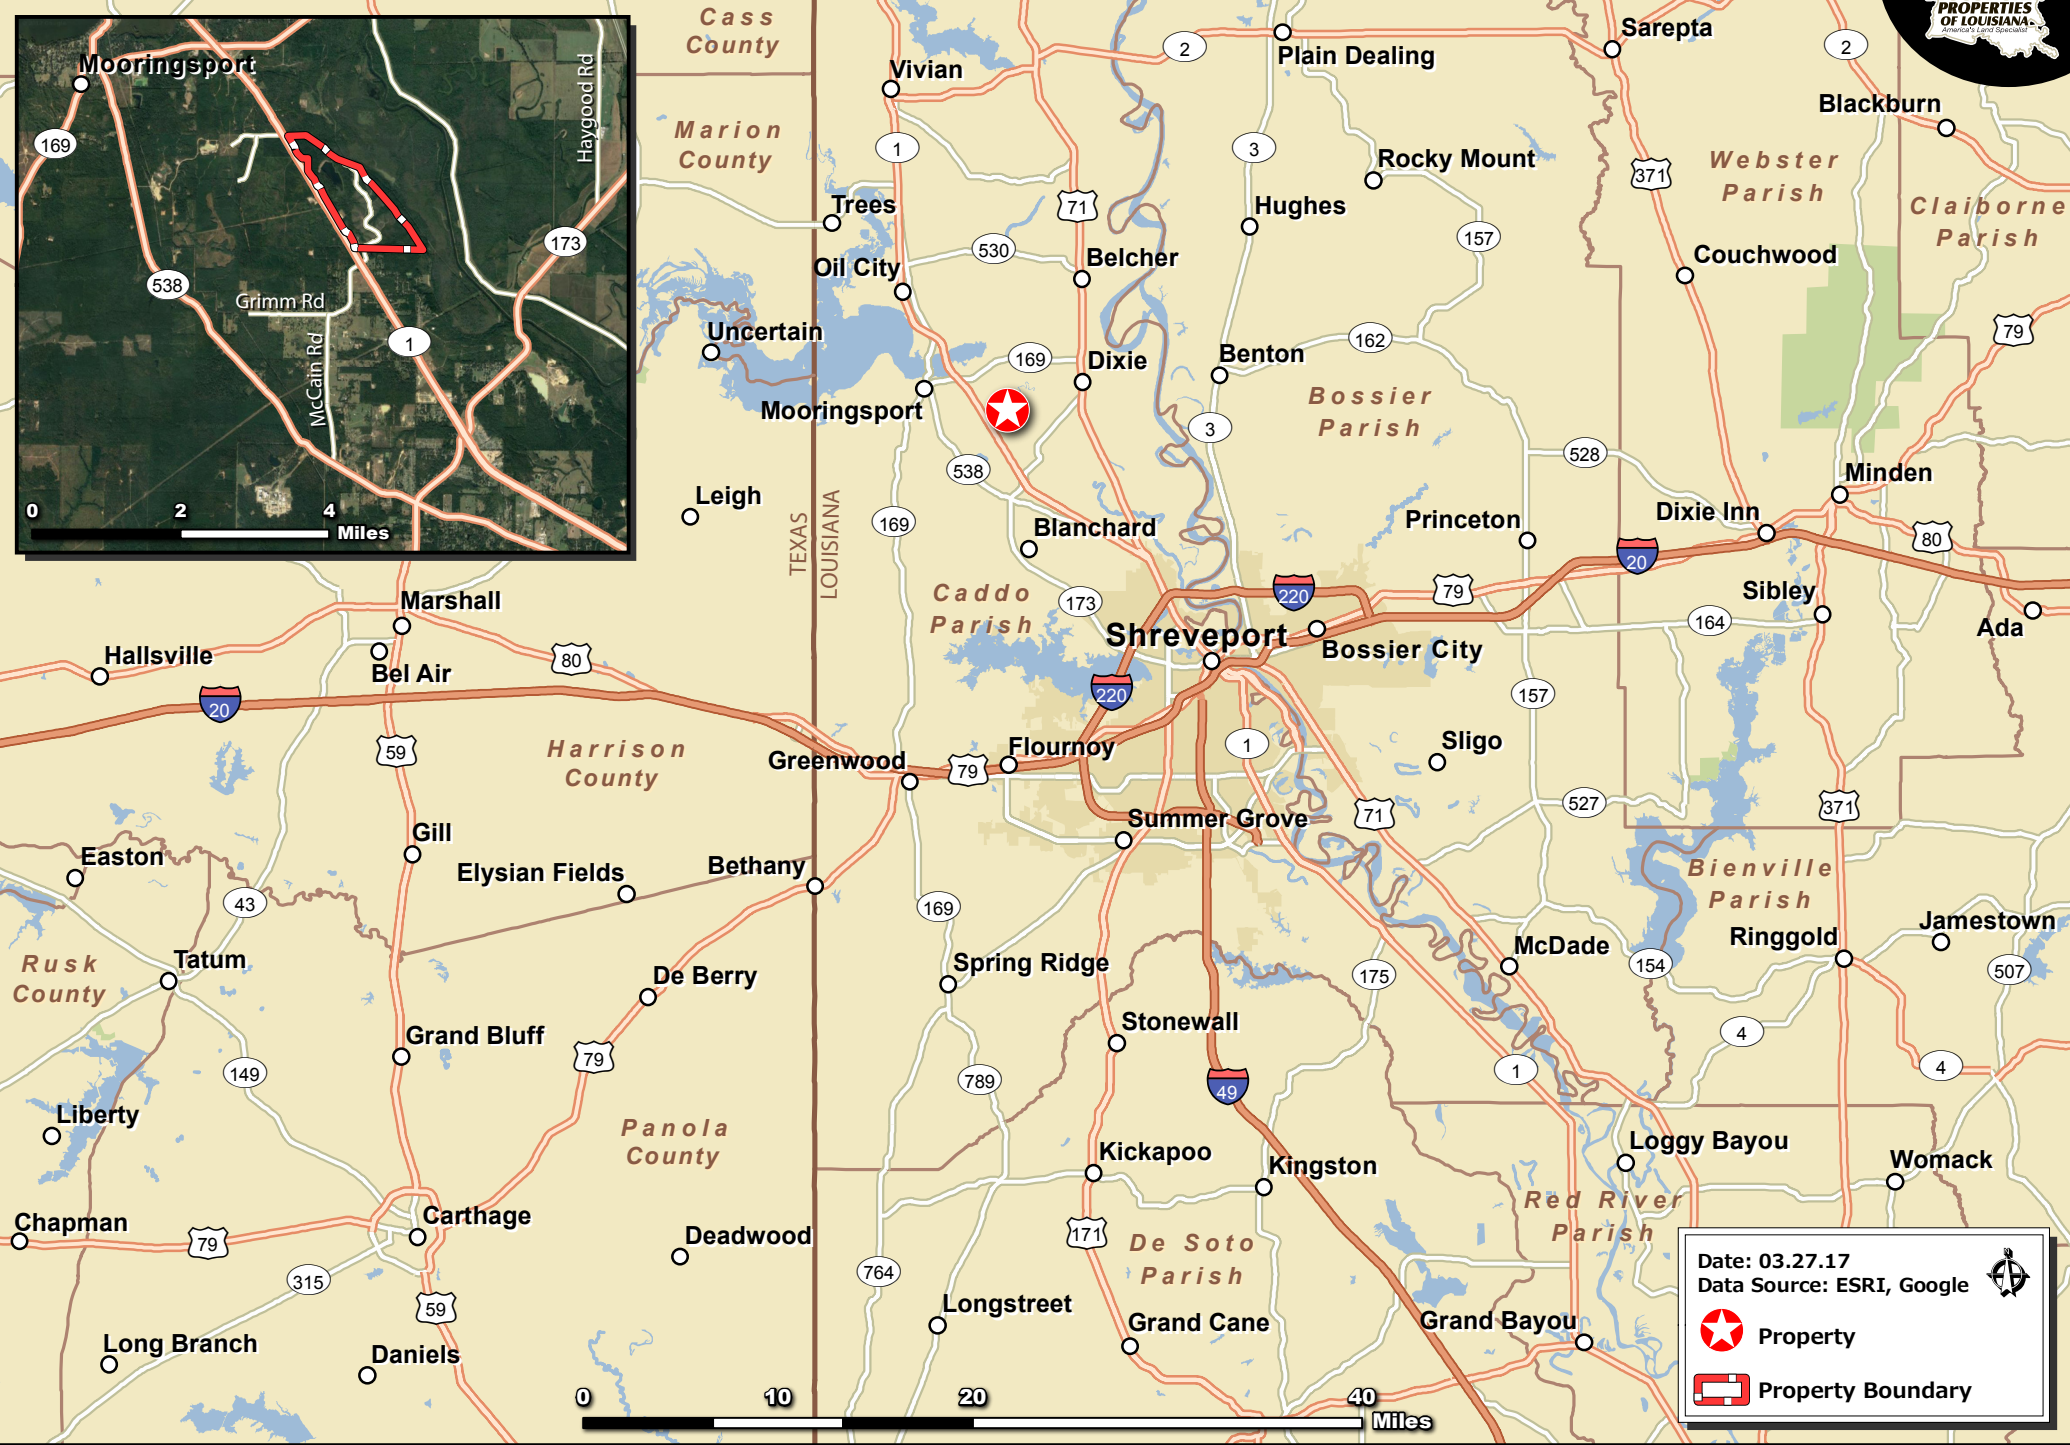

**FISH LAKE REFUGE - 486 AC +/-  
CADDO PARISH, LA (VICINITY OVERVIEW)**

mossyoakpropertiesla.com

Date: 03.27.17  
 Data Source: ESRI, Google

Property

Property Boundary