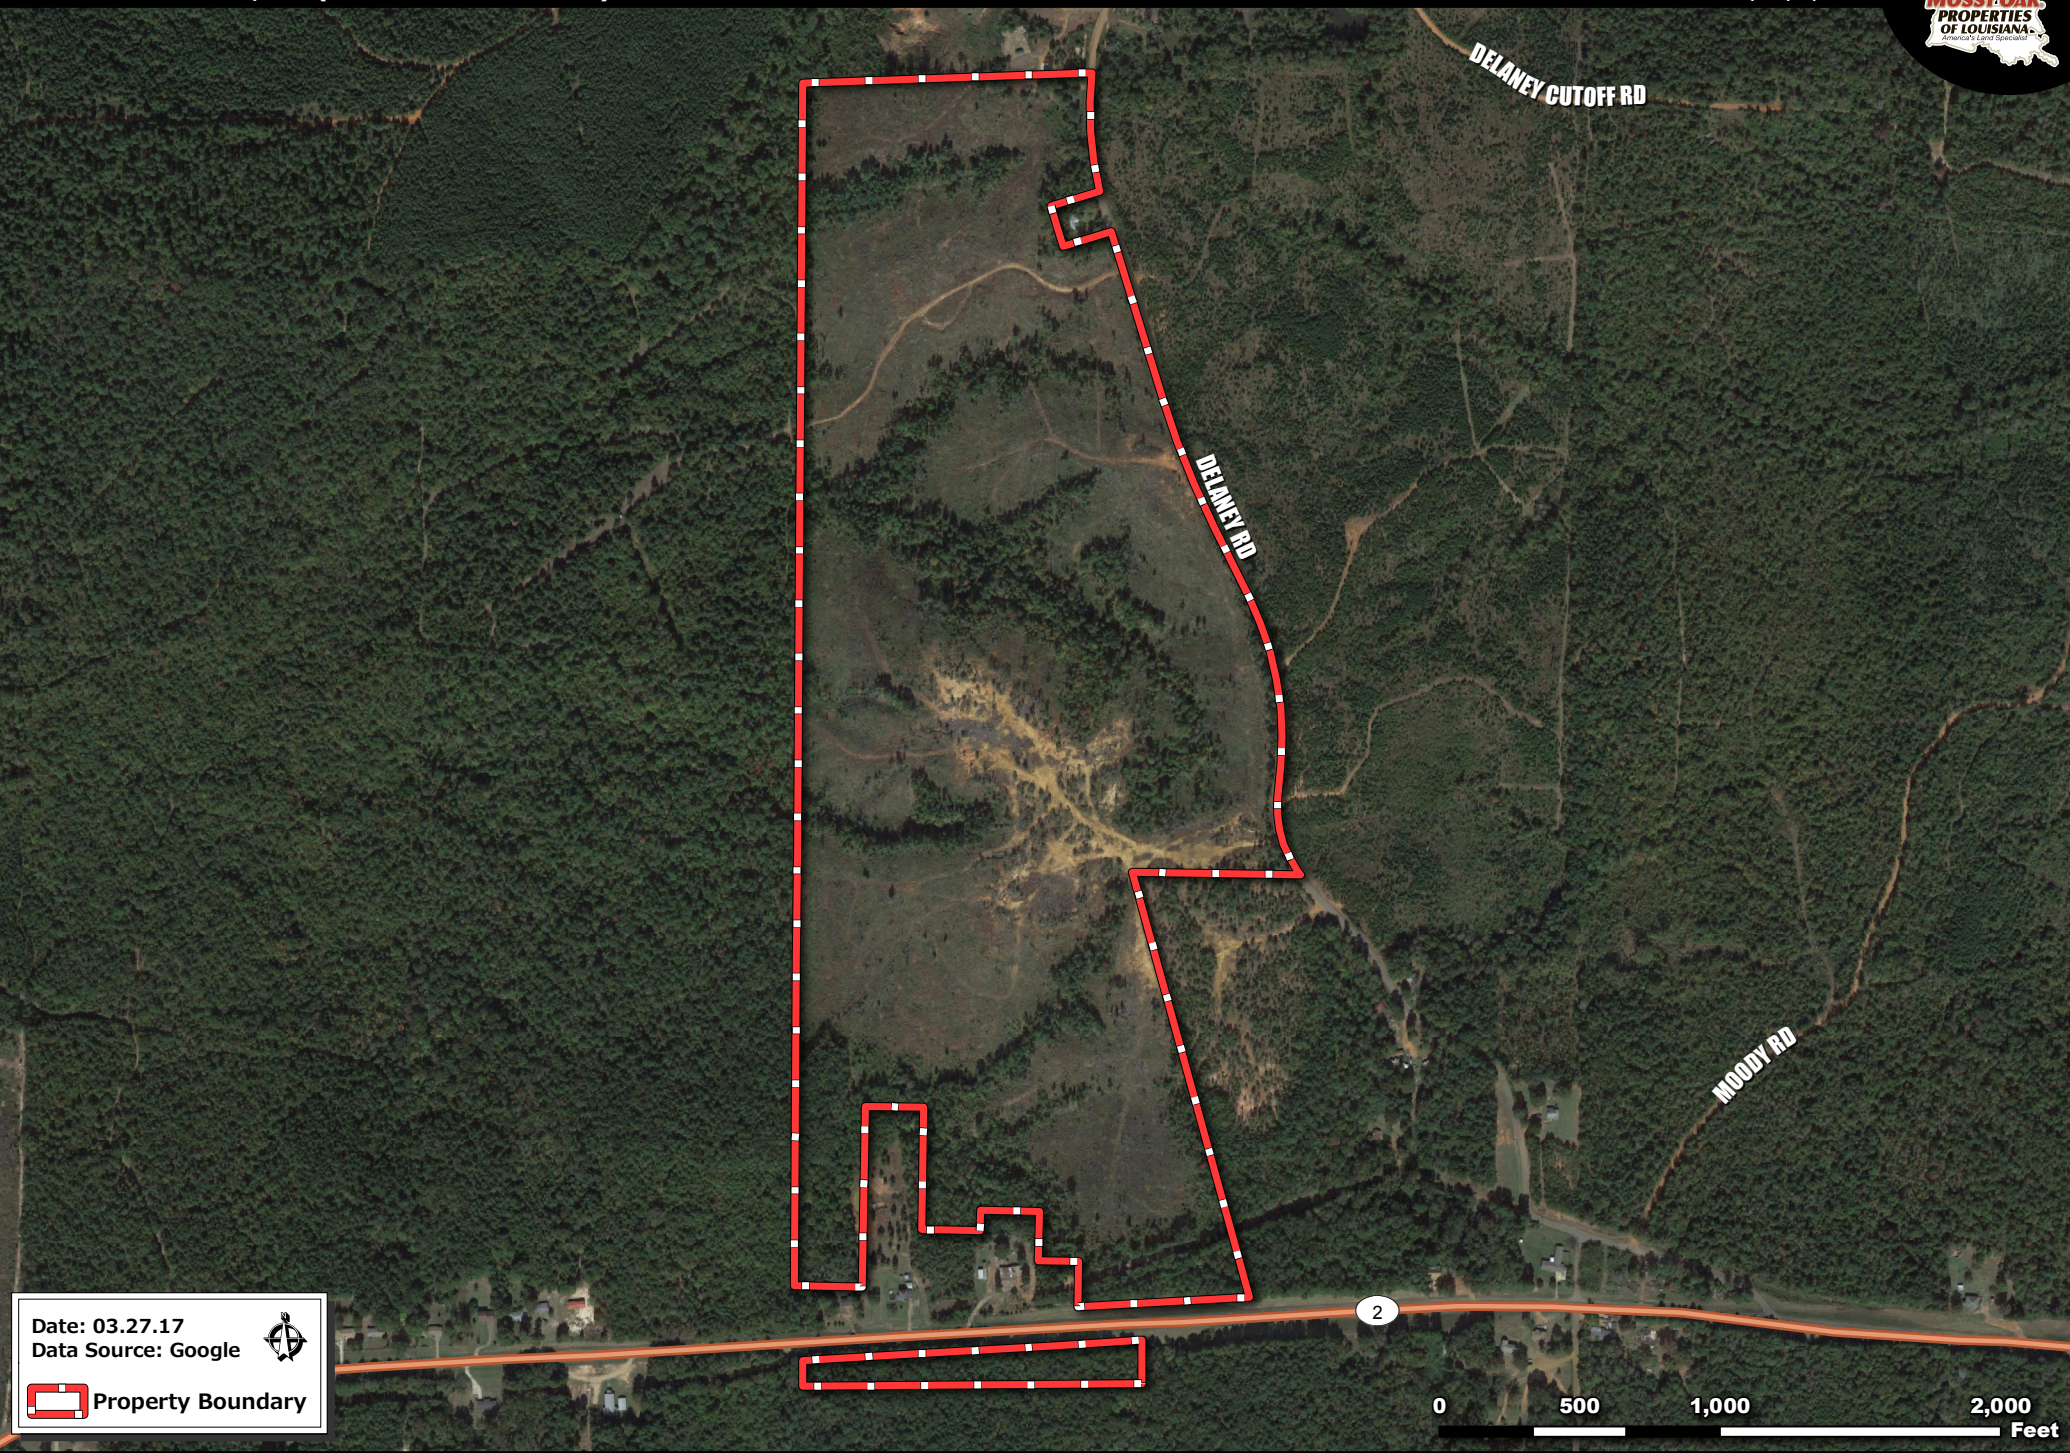

**DELANEY MOUNT OF PLAIN DEALING - 139 AC +/-
BOSSIER PARISH, LA (AERIAL OVERVIEW)**

mossyoakpropertiesla.com

Date: 03.27.17
Data Source: Google 

 Property Boundary

JJ Keeth, Broker 
1945 E 70th Street, Suite A Shreveport, LA 71105