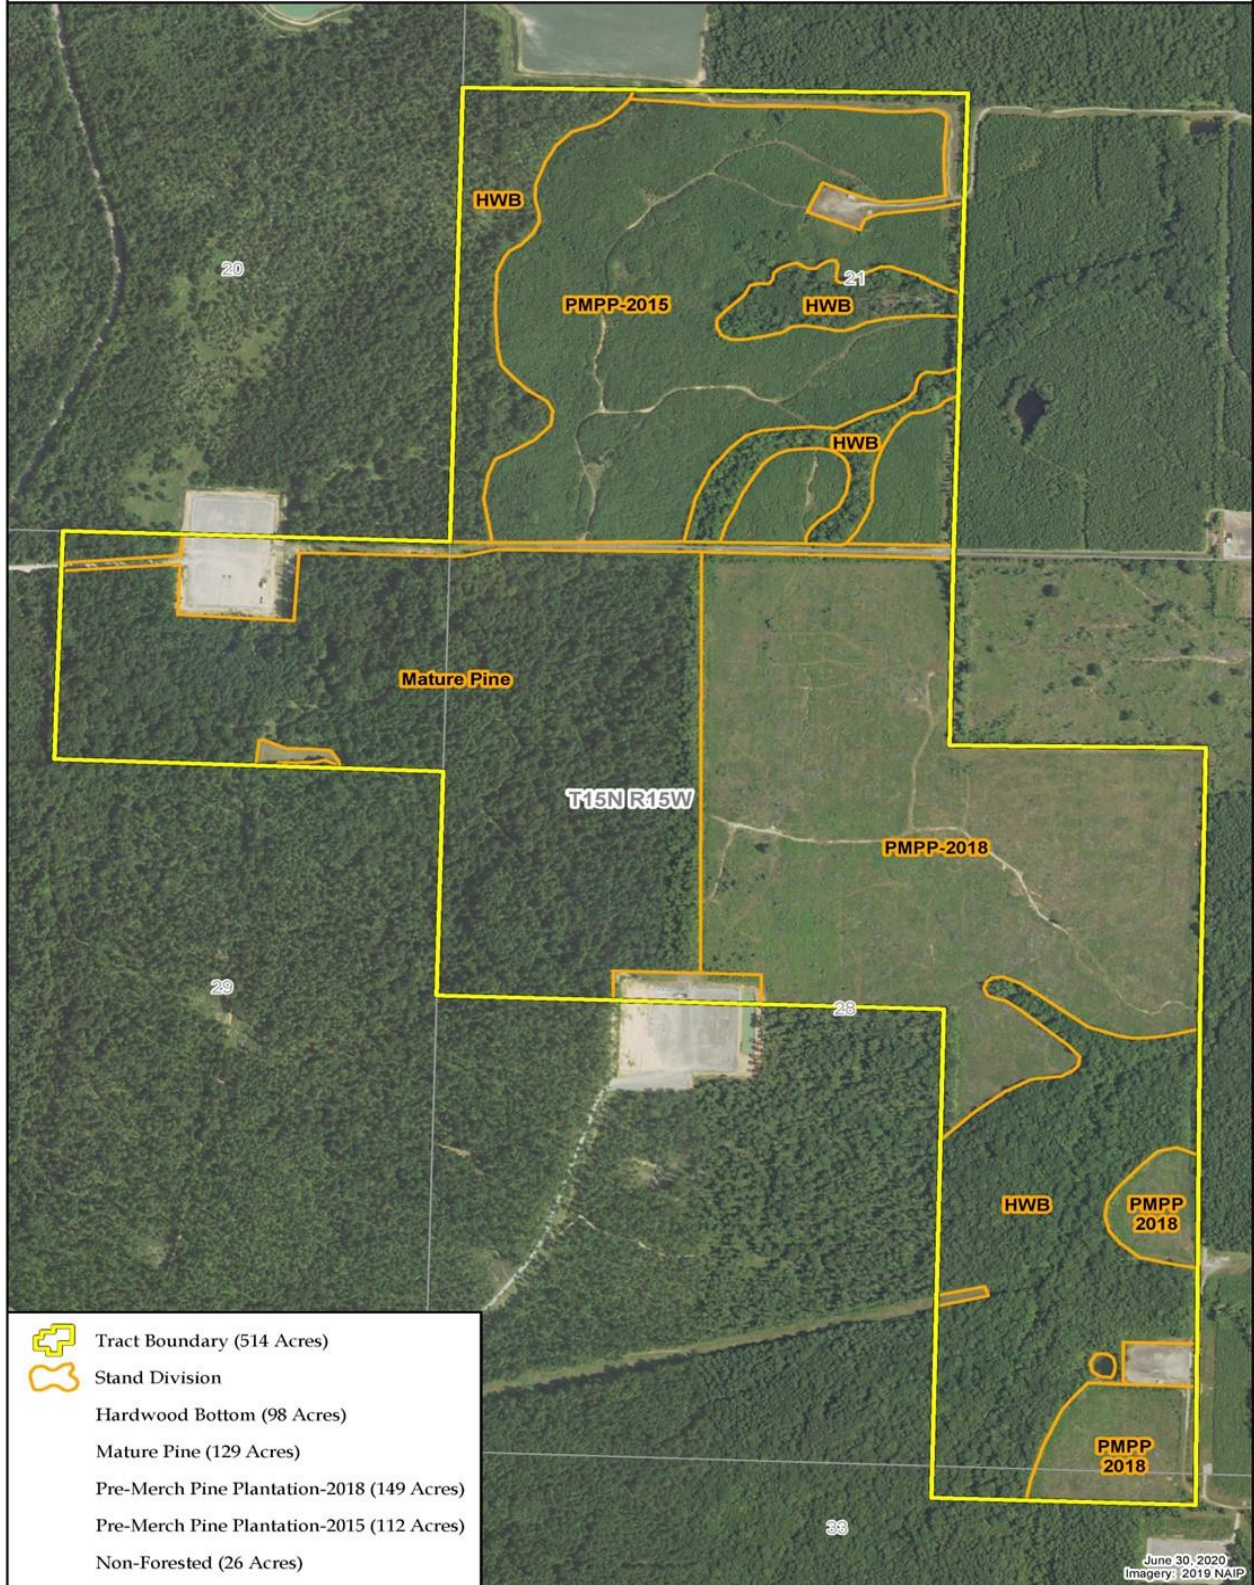

Woodard & Walker, LLC
Tract 47
Caddo Parish, Louisiana

- Tract Boundary (514 Acres)
- Stand Division
- Hardwood Bottom (98 Acres)
- Mature Pine (129 Acres)
- Pre-Merch Pine Plantation-2018 (149 Acres)
- Pre-Merch Pine Plantation-2015 (112 Acres)
- Non-Forested (26 Acres)

June 30, 2020
Imagery: 2019 NAIP