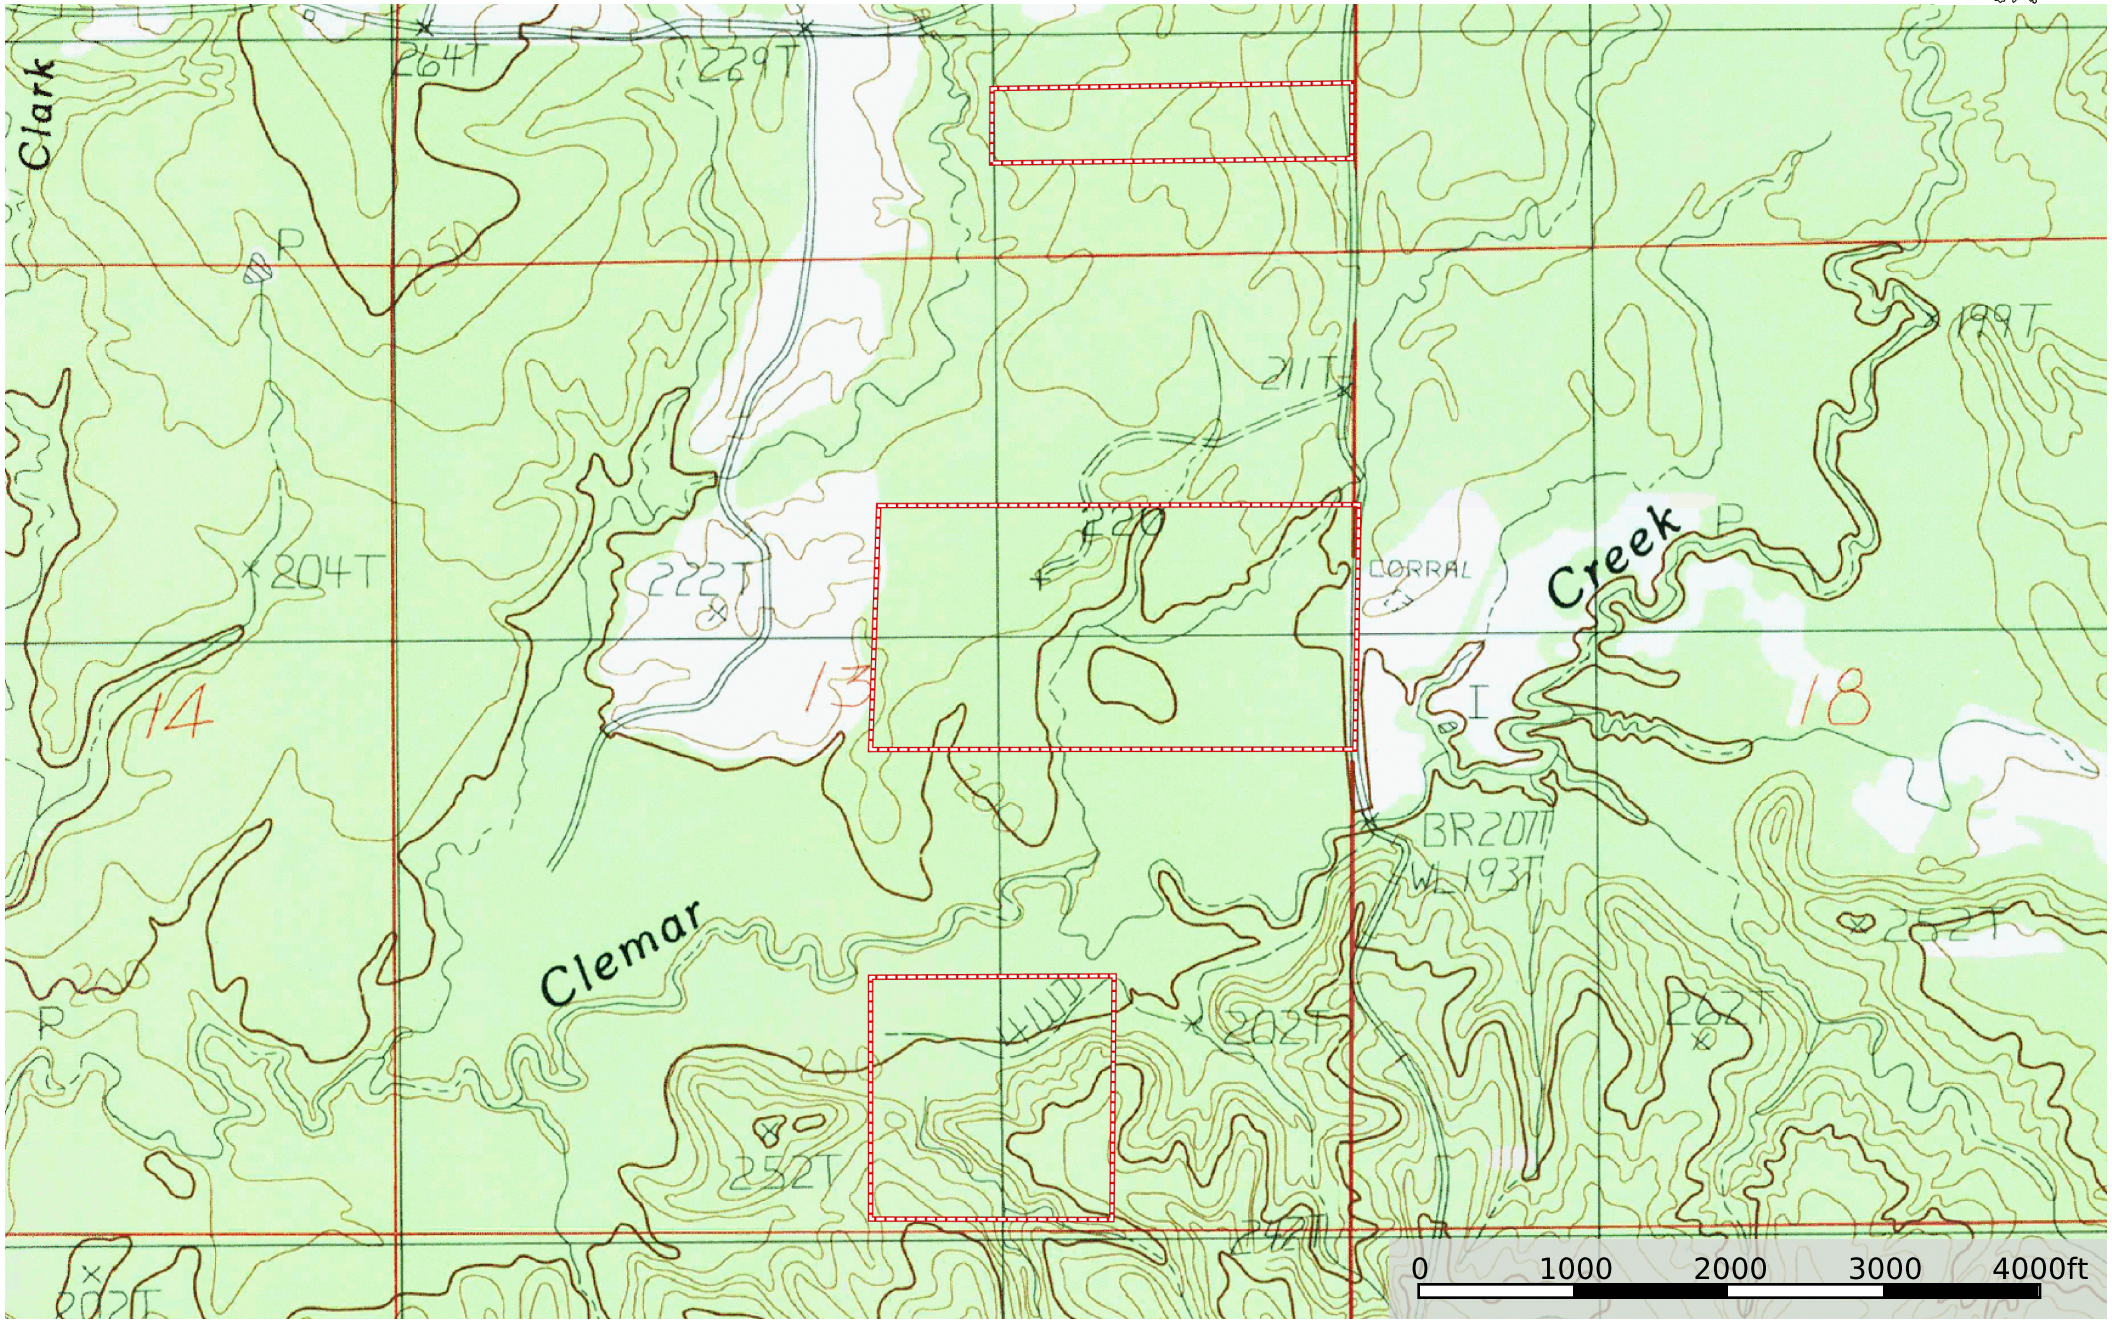

Stanley Timber Tracts

De Soto Parish, Louisiana, 140 AC +/-

Boundary