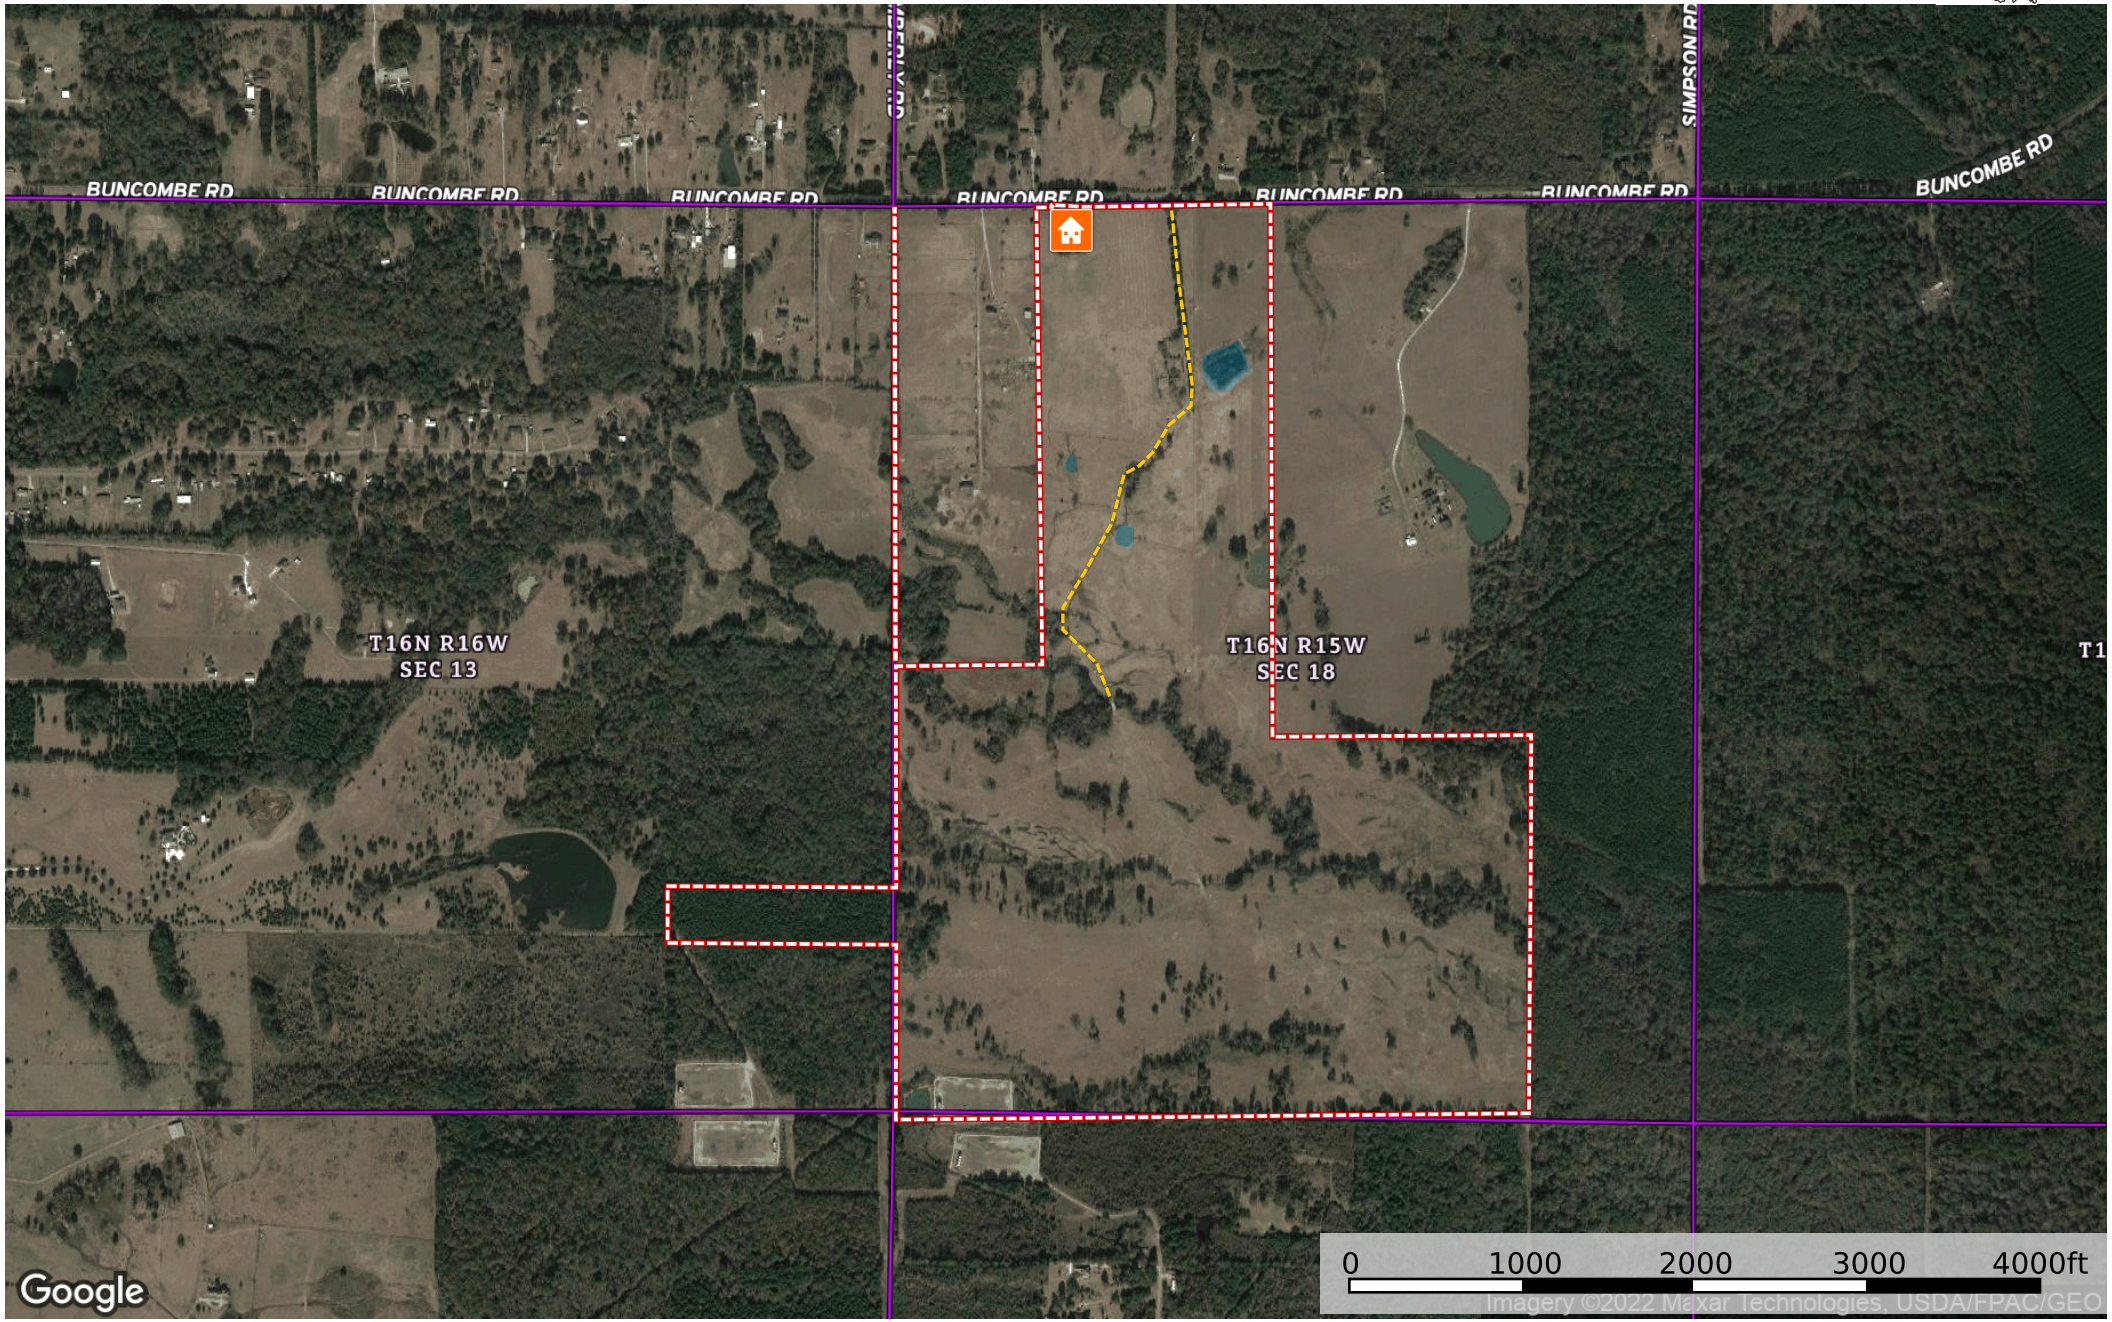

Williams - Buncombe Rd

Caddo Parish, Louisiana, 294 AC +/-

- House
- Road / Trail
- Pond / Tank
- Boundary