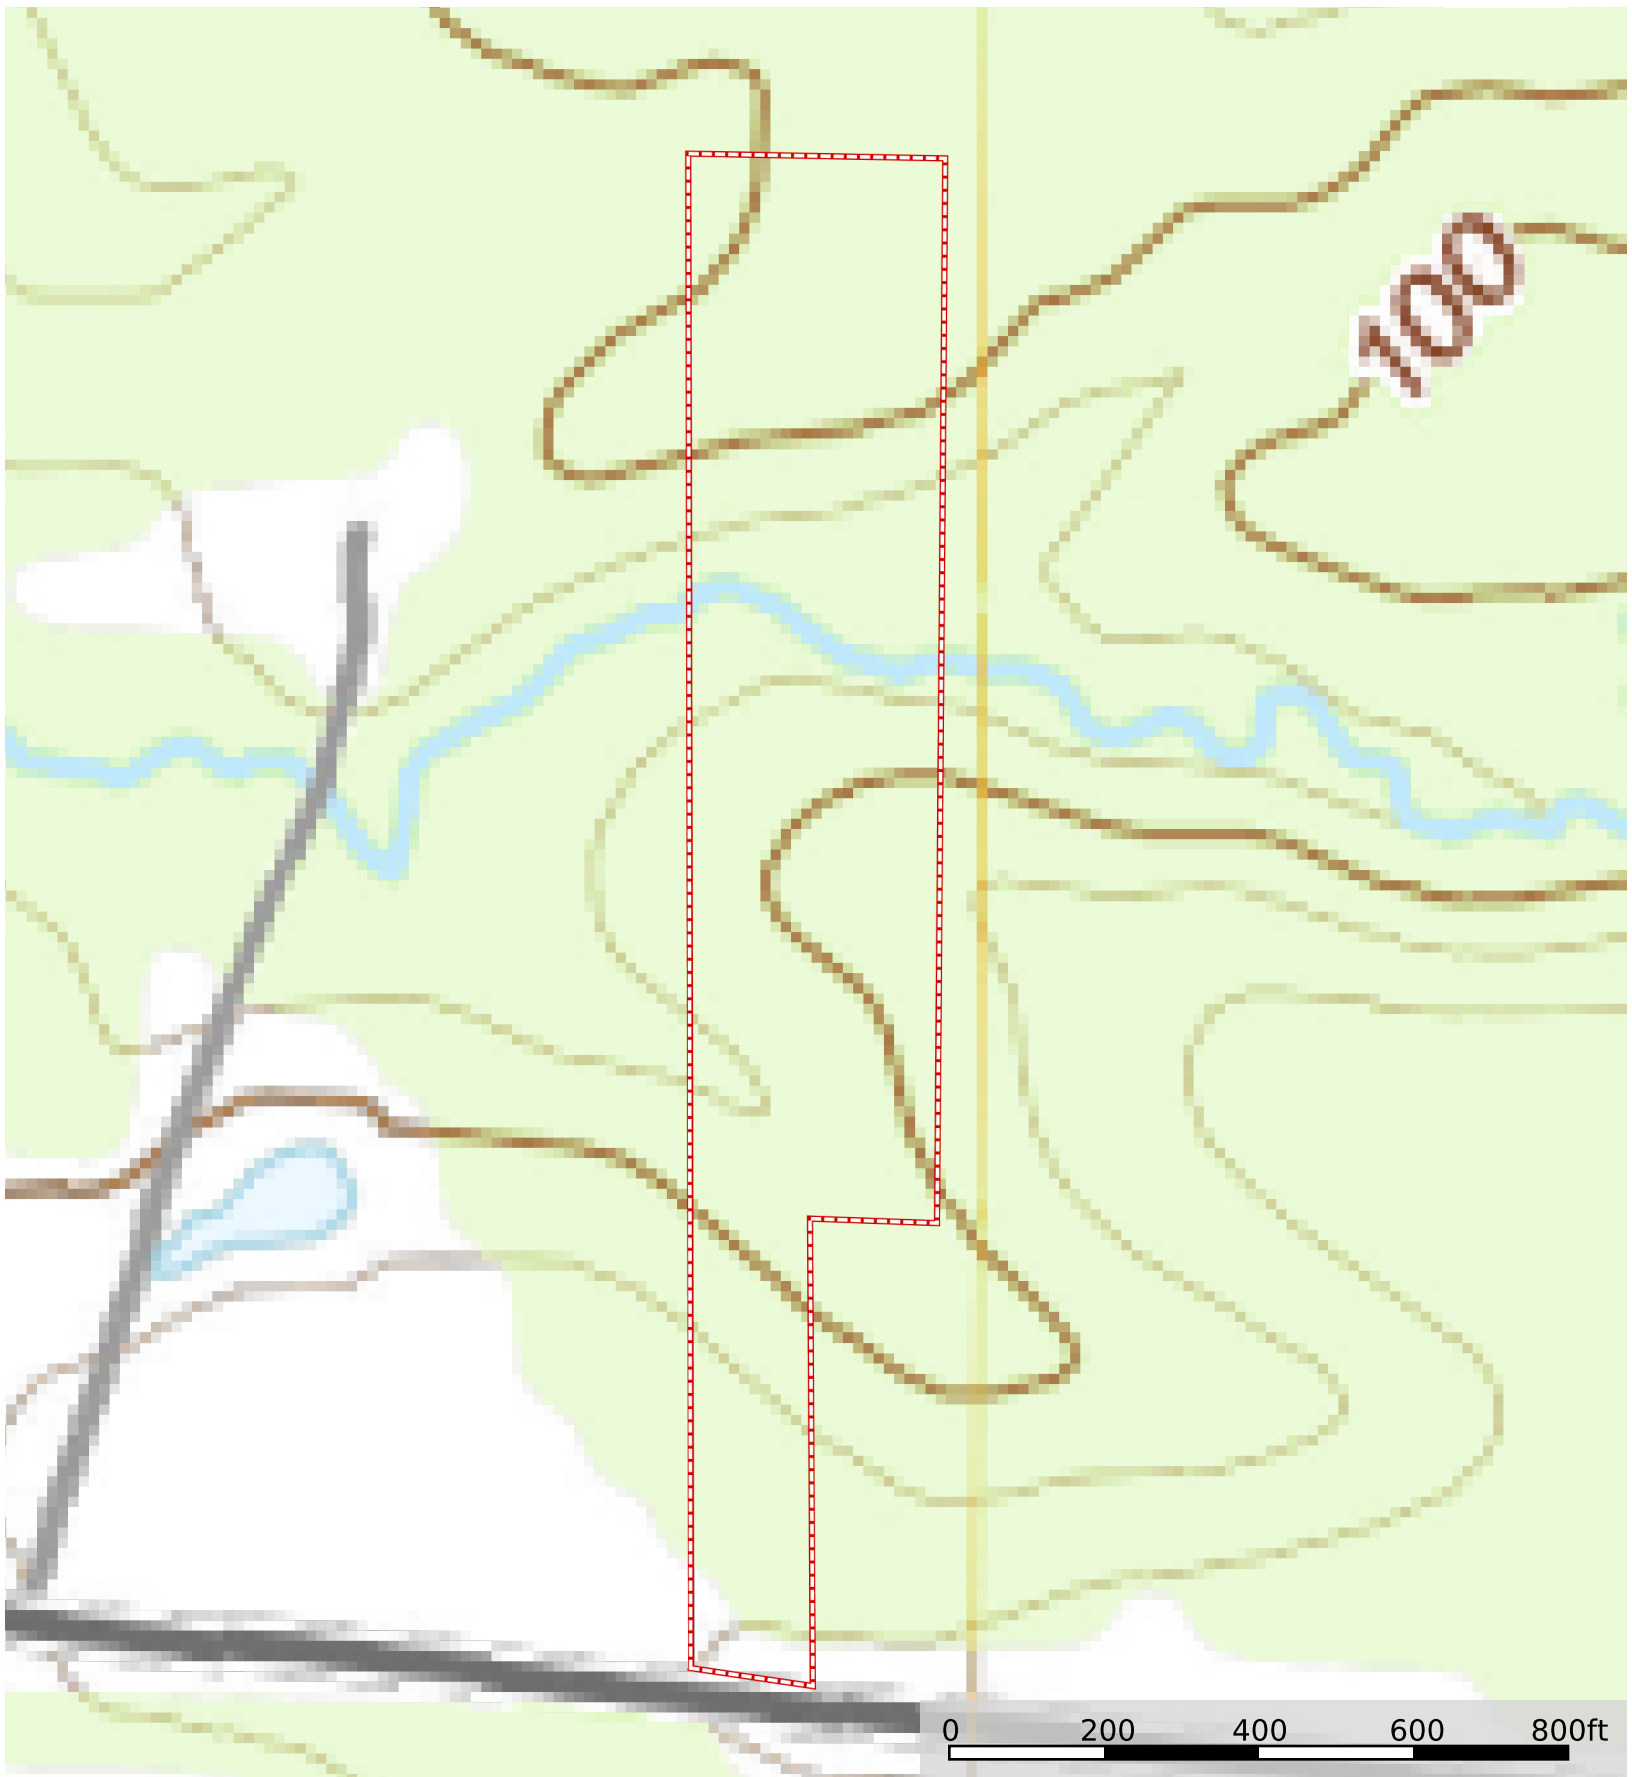

**Highway 500 Homesite, LaSalle Parish, 12 Acres +/-**  
La Salle Parish, Louisiana, 12 AC +/-

 Boundary