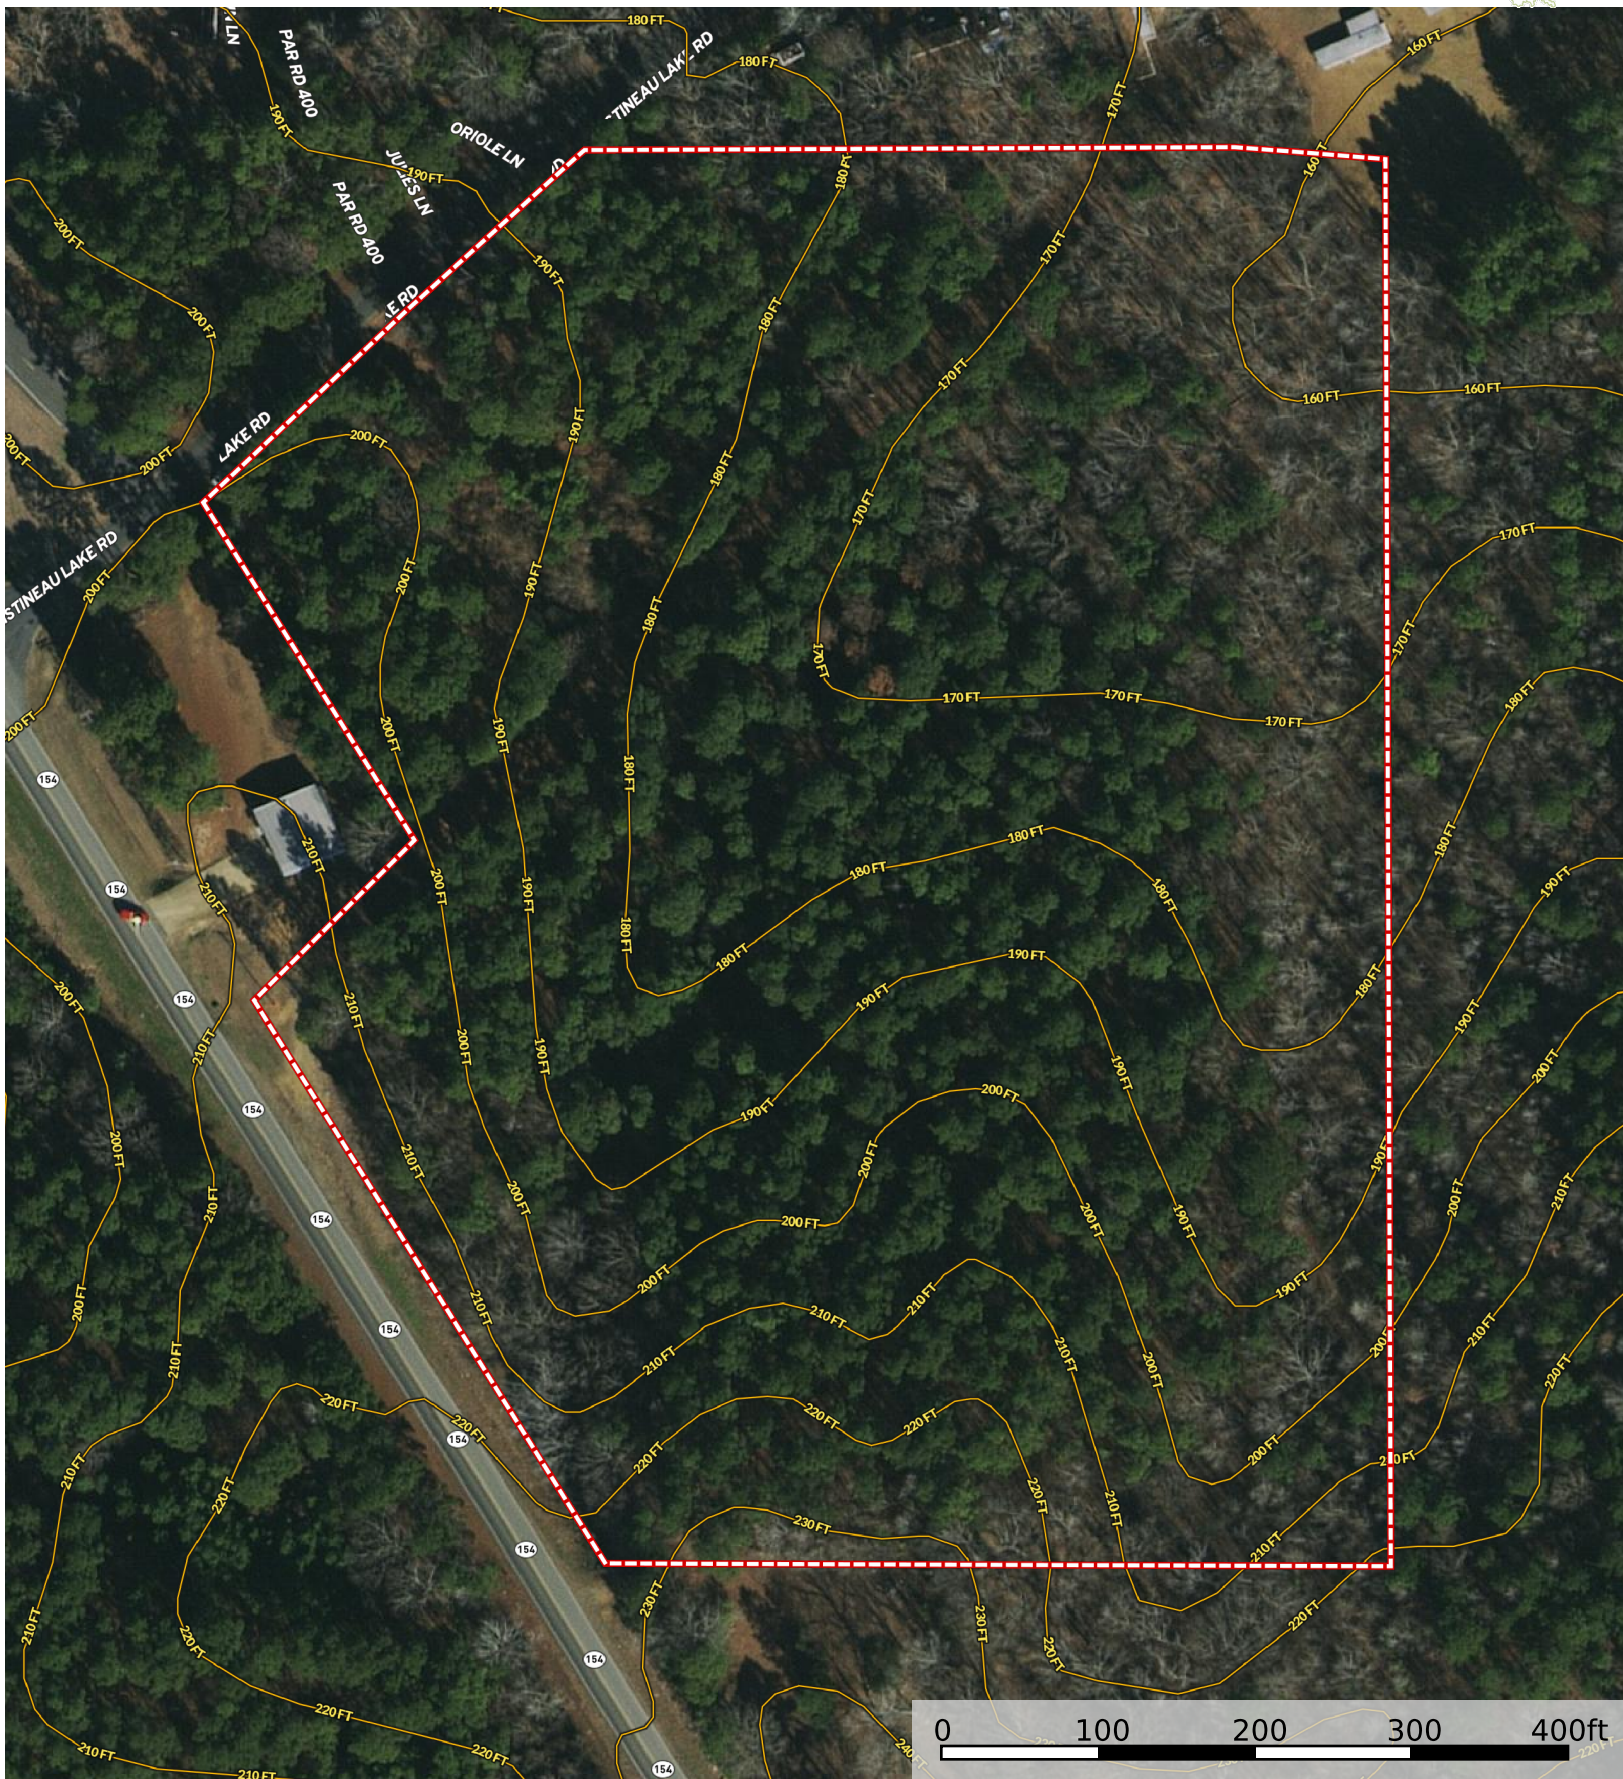

# Bistineau Lake Road Tract

Bienville Parish, Louisiana, 13.3 AC +/-

 Boundary