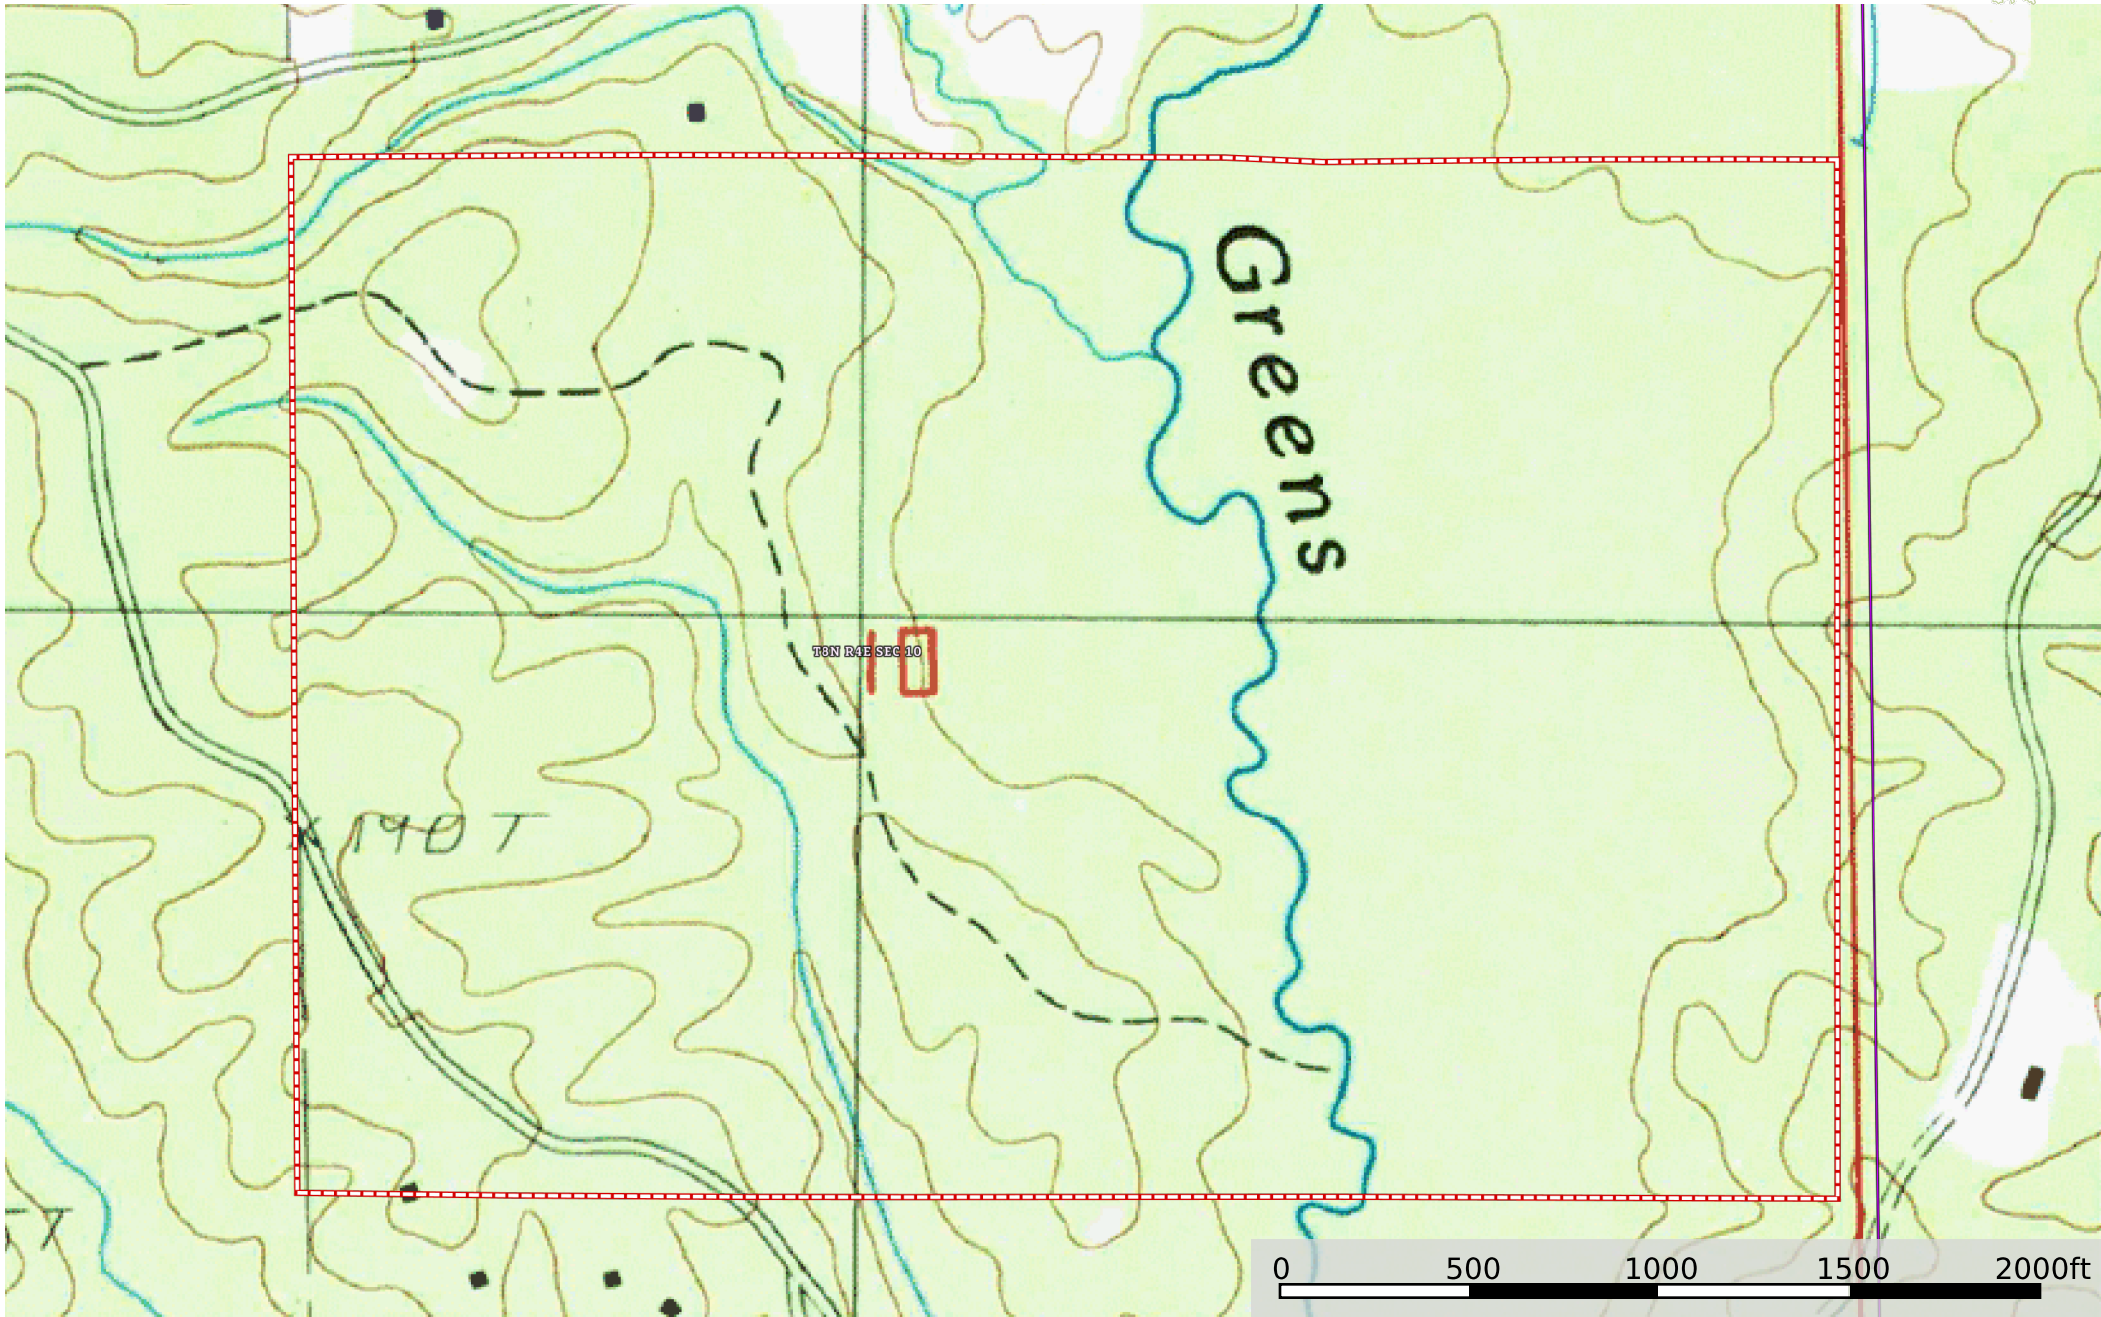

Greens Creek Lake Tract

La Salle Parish, Louisiana, 233.3 AC +/-

 Boundary