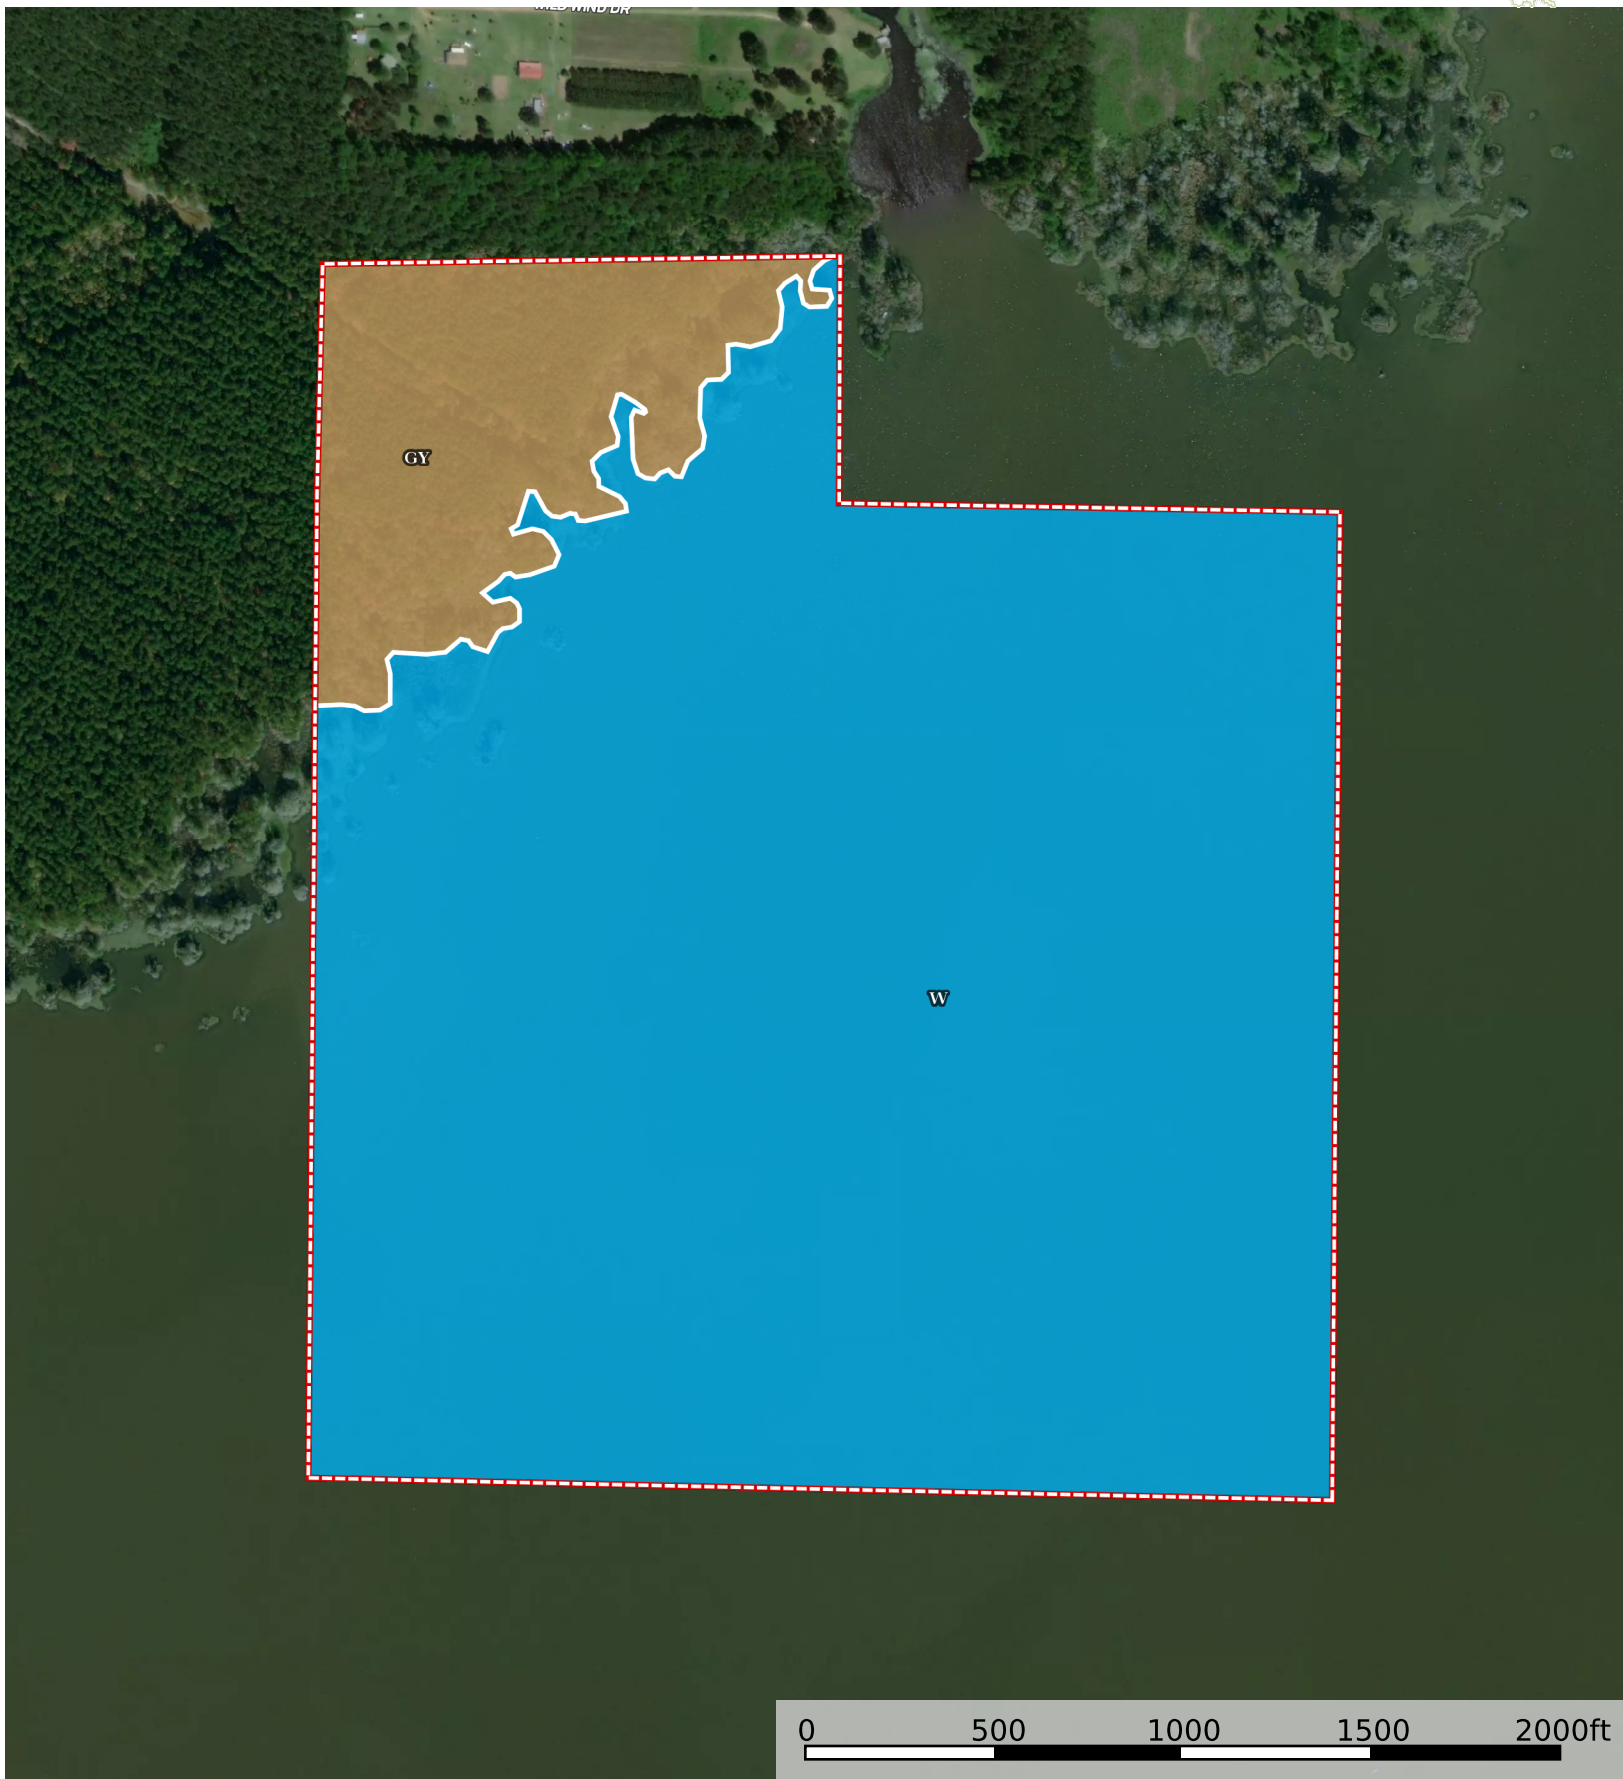

Grand Bayou Reservoir

Red River Parish, Louisiana, AC +/-

 Boundary

|  Boundary 183.22 ac

SOIL CODE	SOIL DESCRIPTION	ACRES	%	CPI	NCCPI	CAP
W	Water	161.9 1	88.36	0	-	-
GY	Guyton-Messer association	21.31	11.63	0	66	3w
TOTALS		183.2 2(*)	100%	-	7.68	3.0

(*) Total acres may differ in the second decimal compared to the sum of each acreage soil. This is due to a round error because we only show the acres of each soil with two decimal.