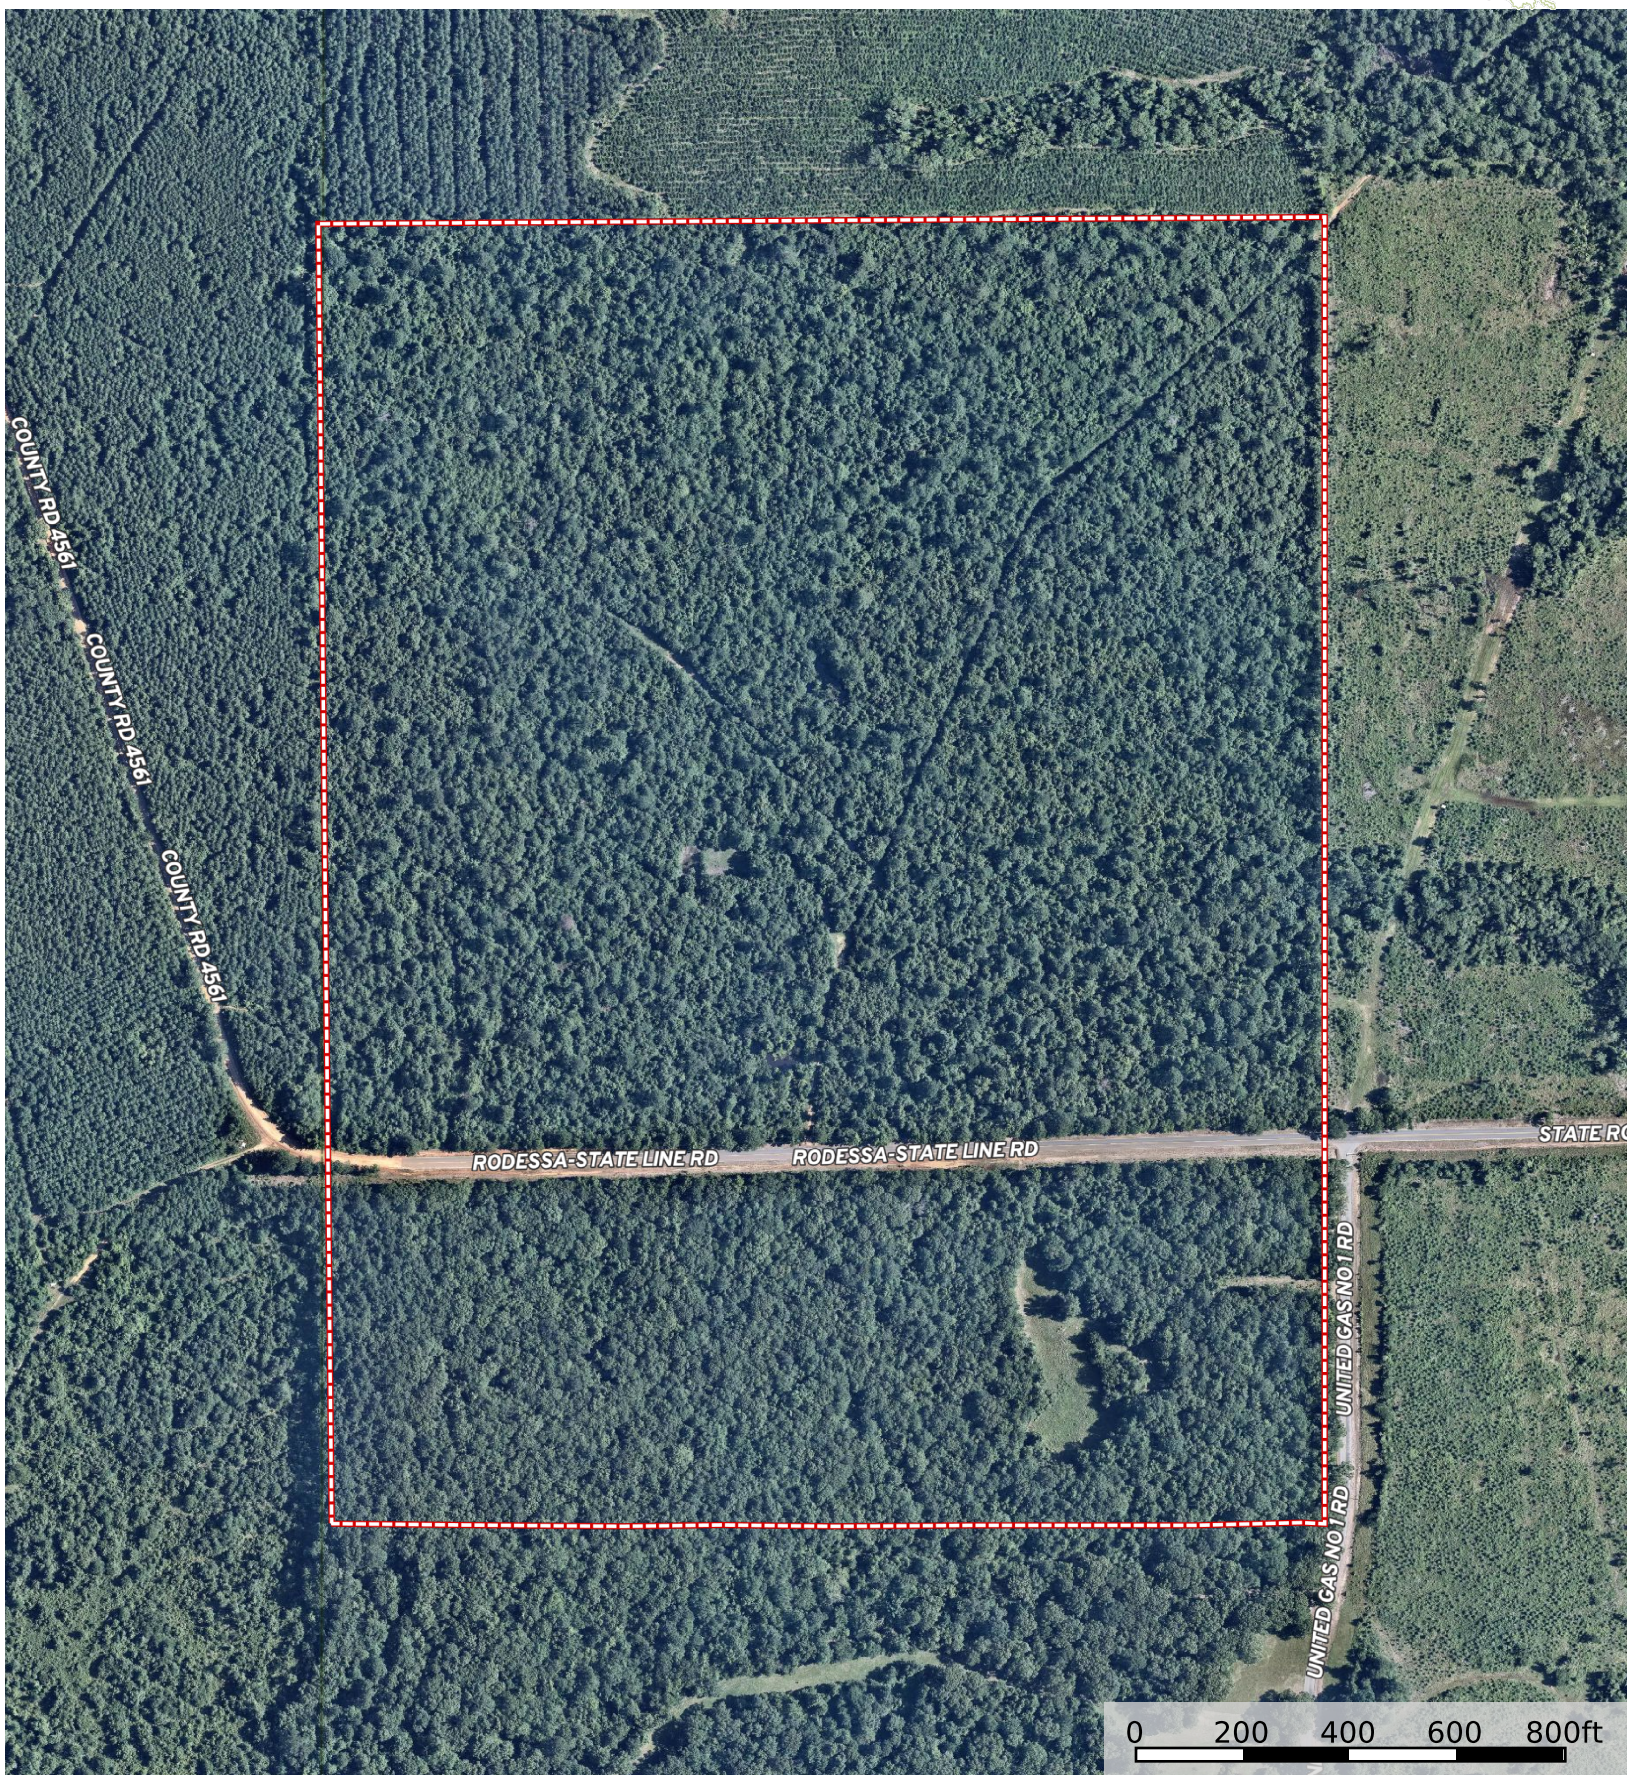

# State Line Tract

Caddo Parish, Louisiana, 109.6 AC +/-

 Boundary