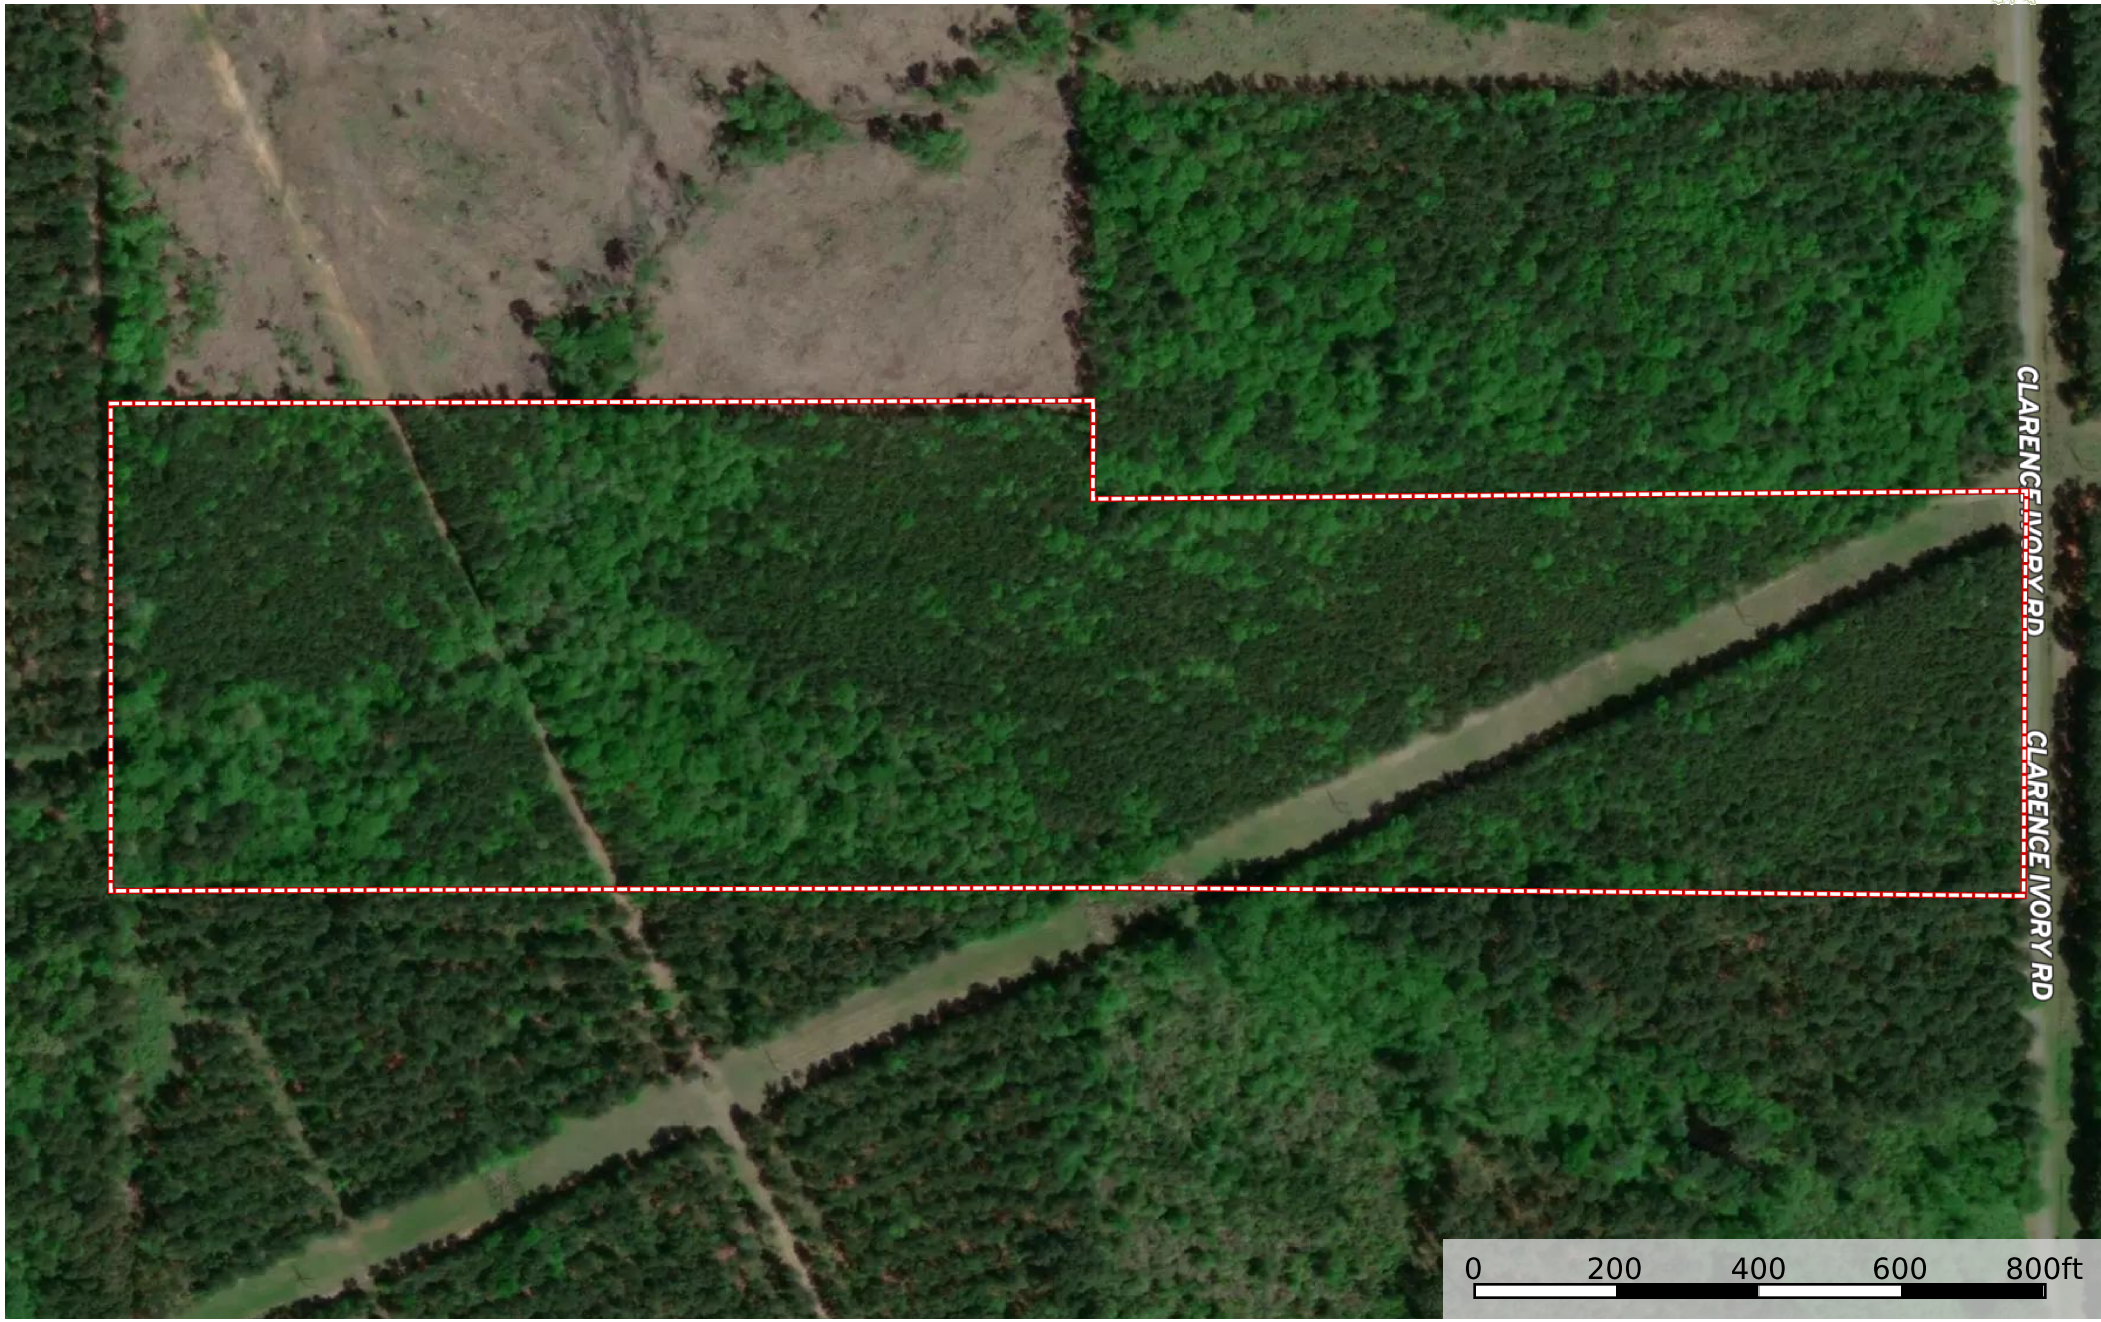

# Harvey Hunting Tract

Louisiana, 36 AC +/-

Boundary