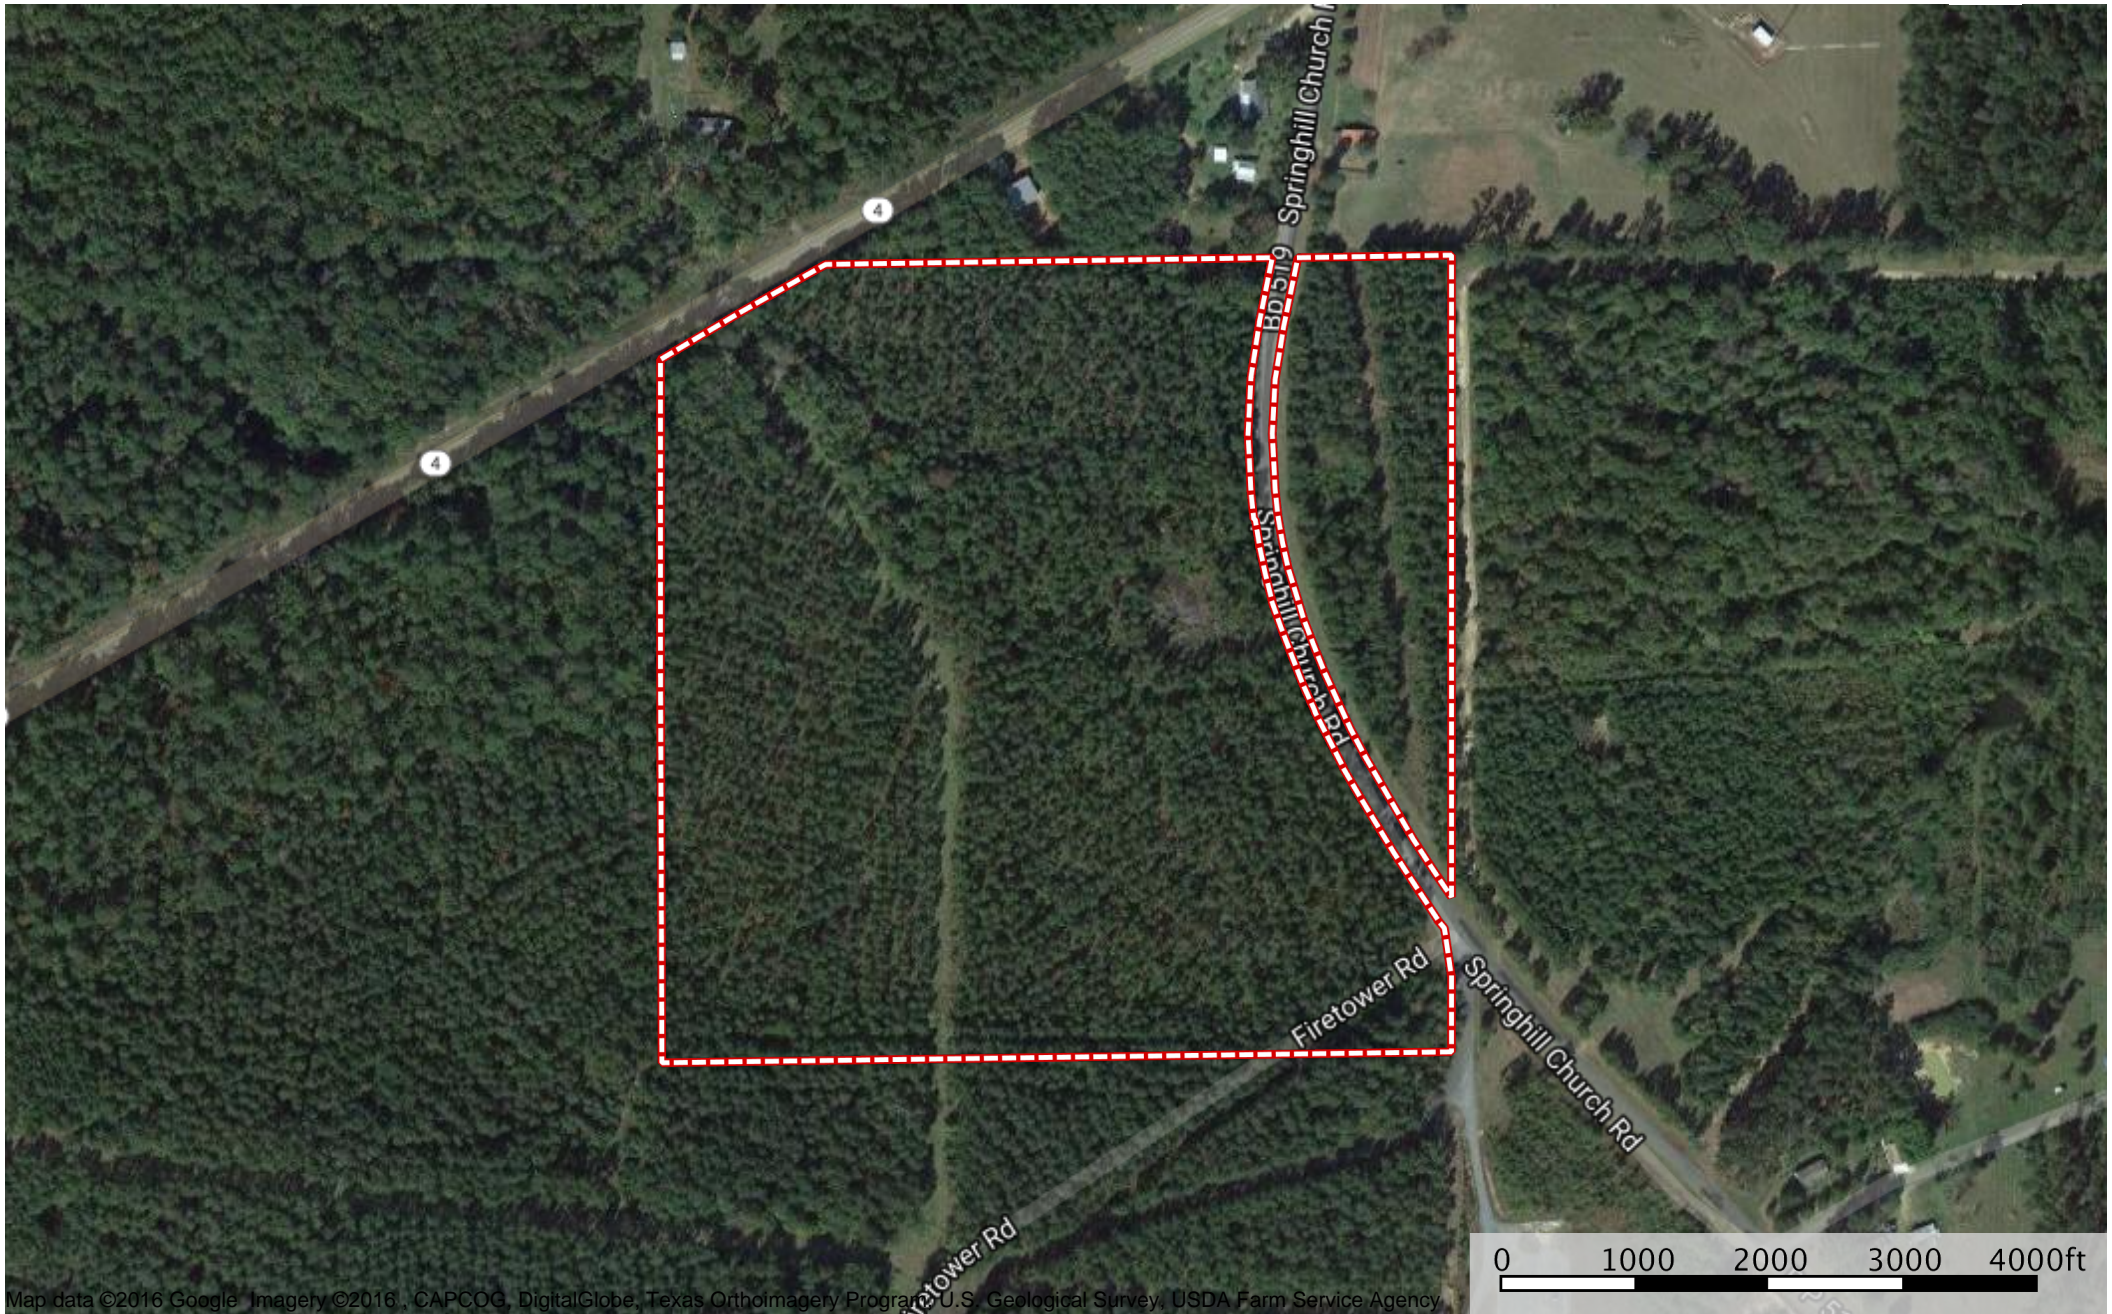

Redfield Tract

Bienville Parish, Louisiana, 39 AC +/-

 Boundary