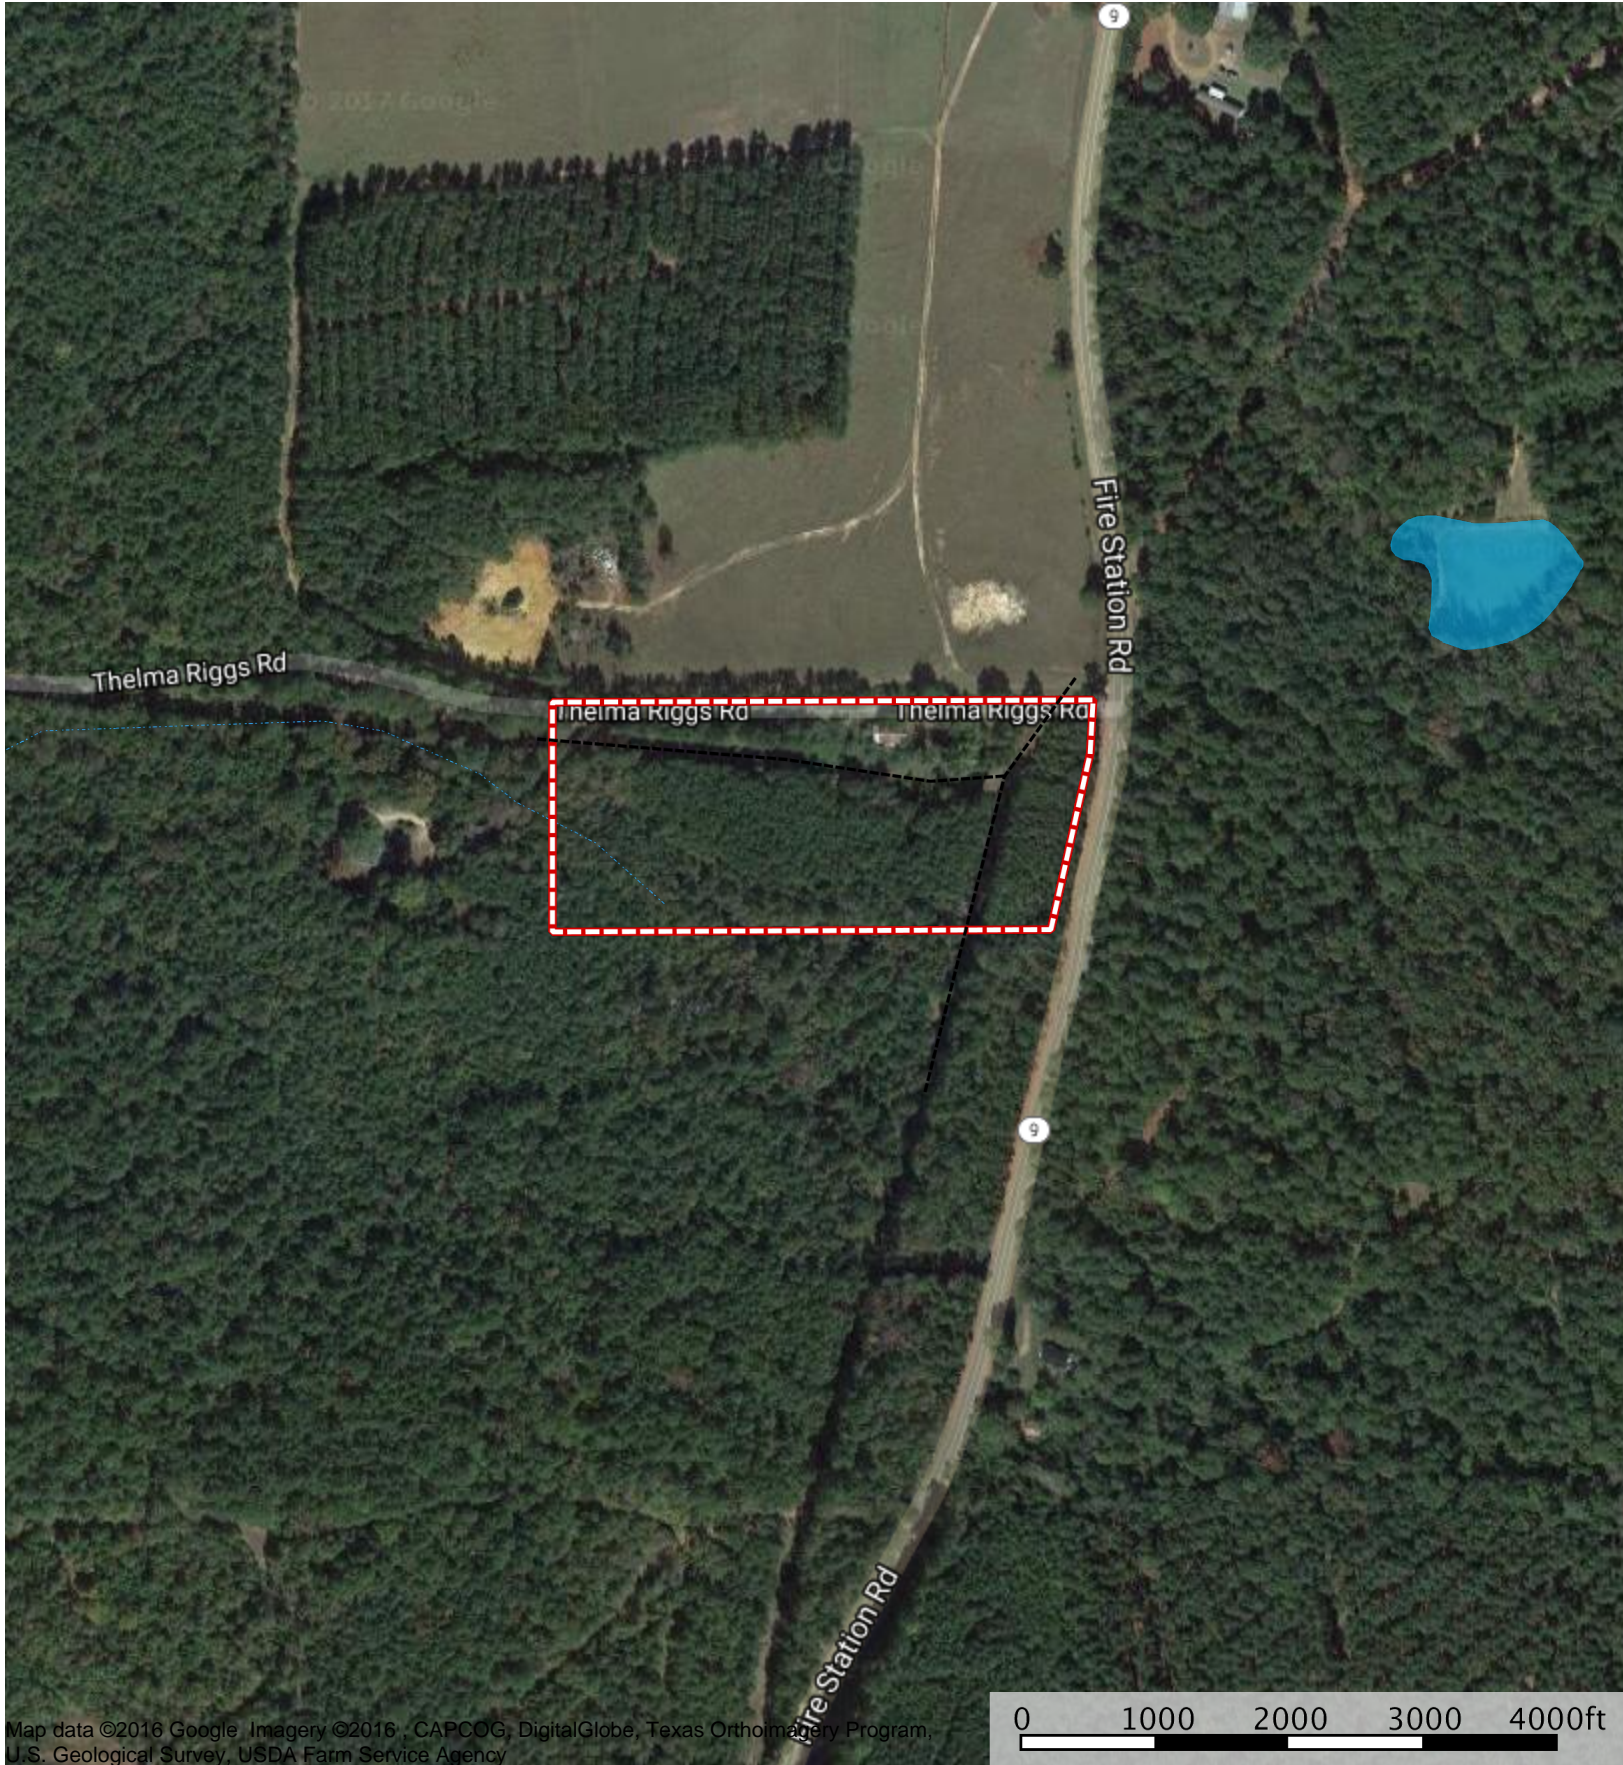

Thelma Riggs Rd Tract

Bienville Parish, Louisiana, 7.5 AC +/-

Map data ©2016 Google Imagery ©2016, CAPCOG, DigitalGlobe, Texas Orthoimagery Program, U.S. Geological Survey, USDA Farm Service Agency

0 1000 2000 3000 4000ft

- Transmission Line
- Boundary
- Stream, Intermittent
- River/Creek
- Water Body