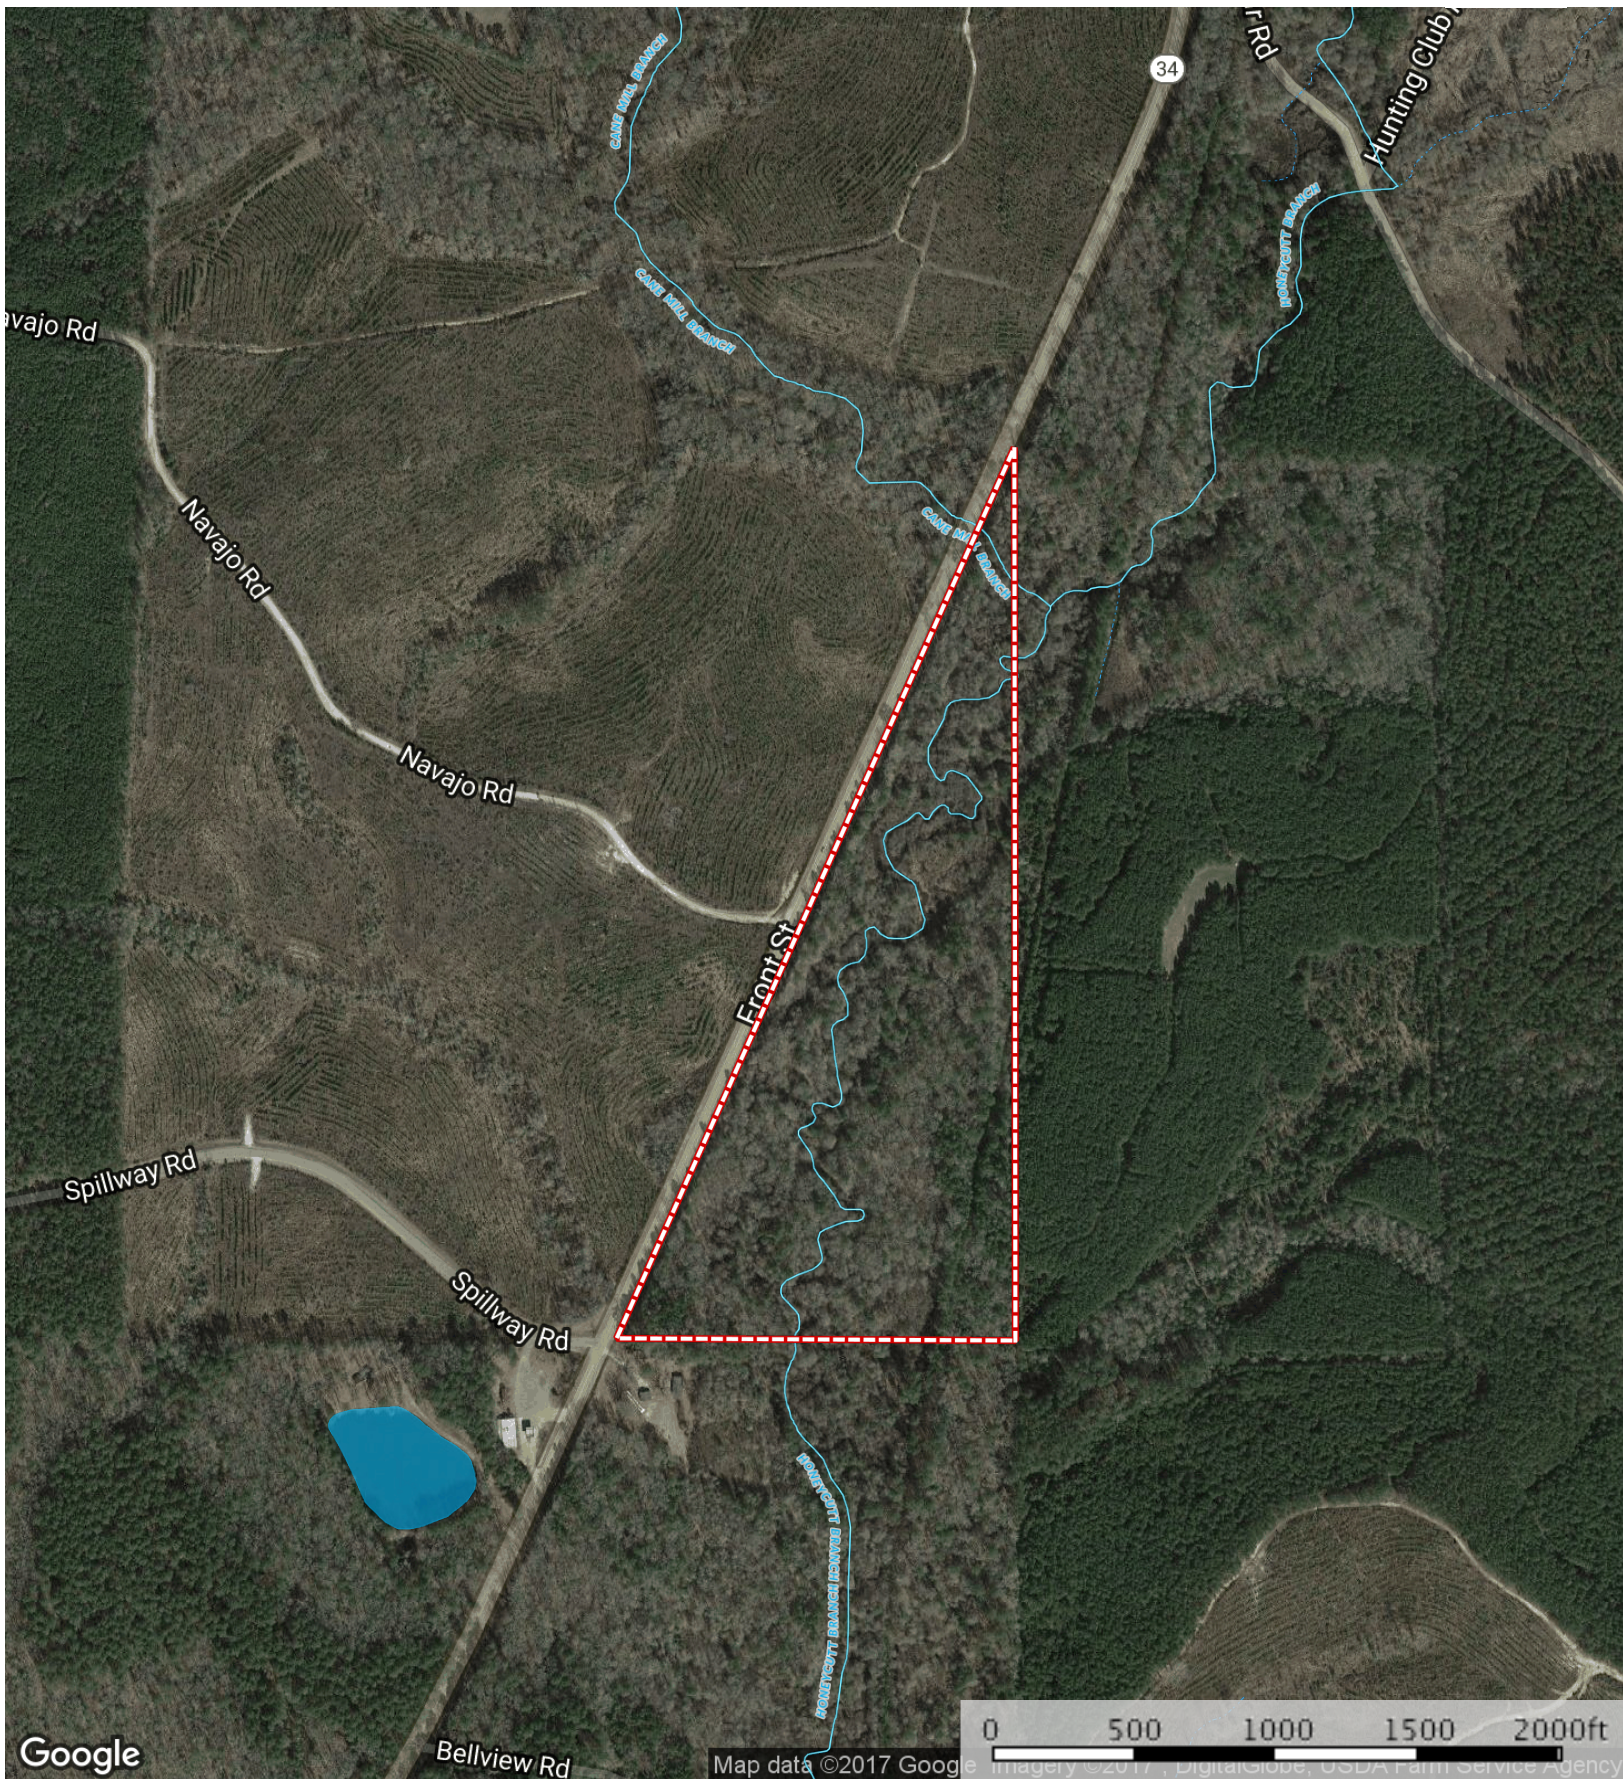

WNR (Cane Mill)

Jackson Parish, Louisiana, 39 AC +/-

- Boundary
- Stream, Intermittent
- River/Creek
- Water Body