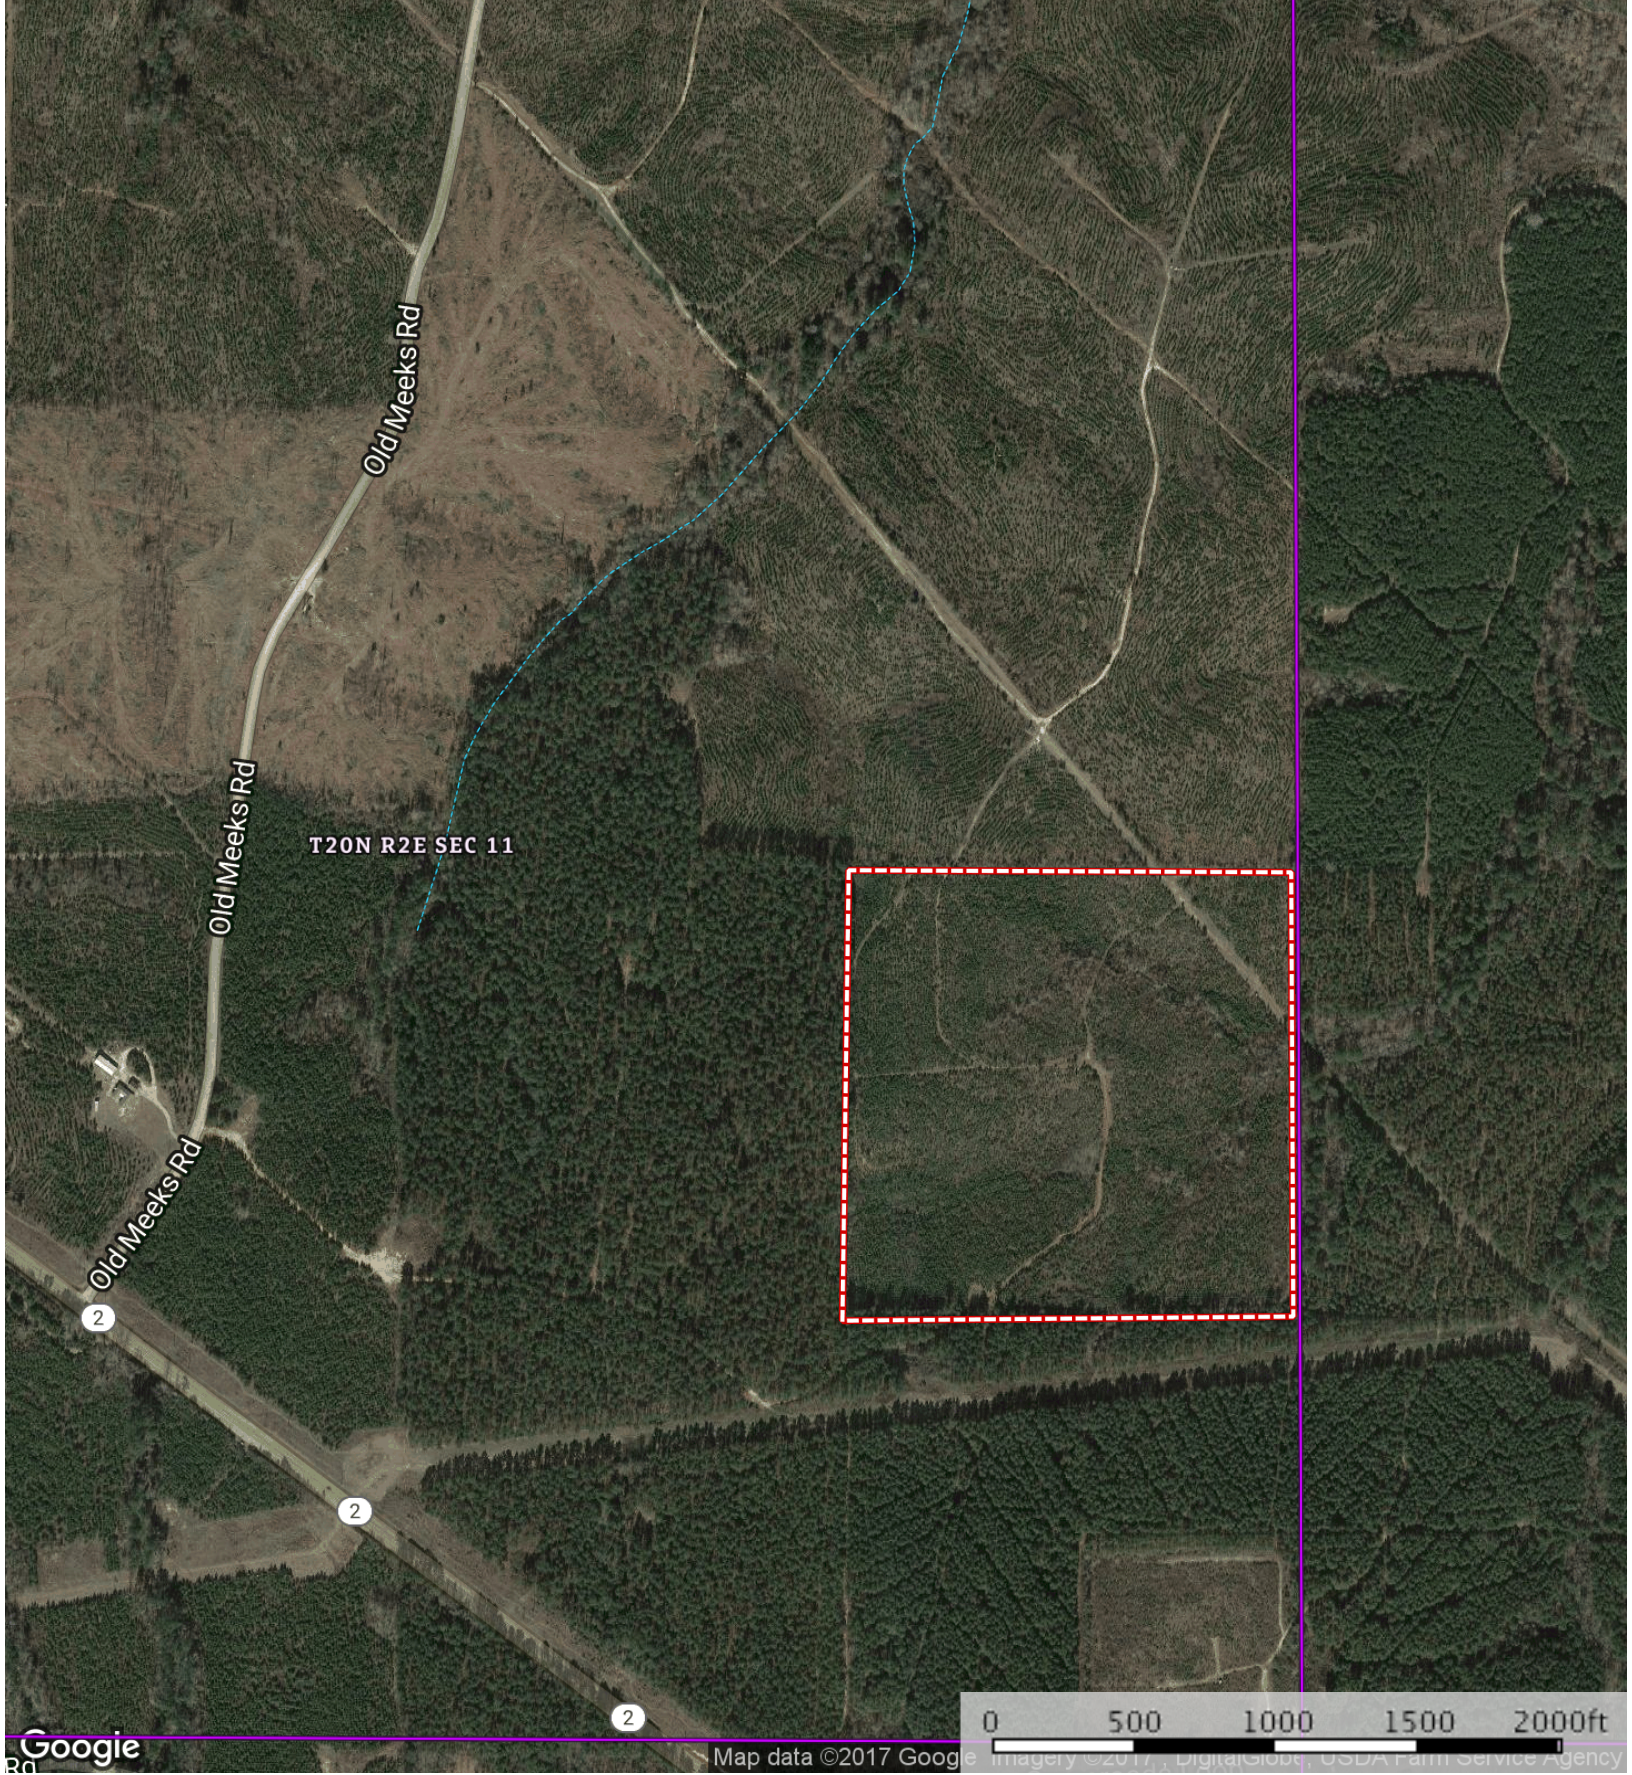

# Old Meeks Rd

Union Parish, Louisiana, 40 AC +/-

Google  
Map data ©2017 Google Imagery ©2017, DigitalGlobe, USDA Farm Service Agency

0 500 1000 1500 2000ft

Old Meeks Rd 40 ac    Stream, Intermittent    River/Creek    Water Body