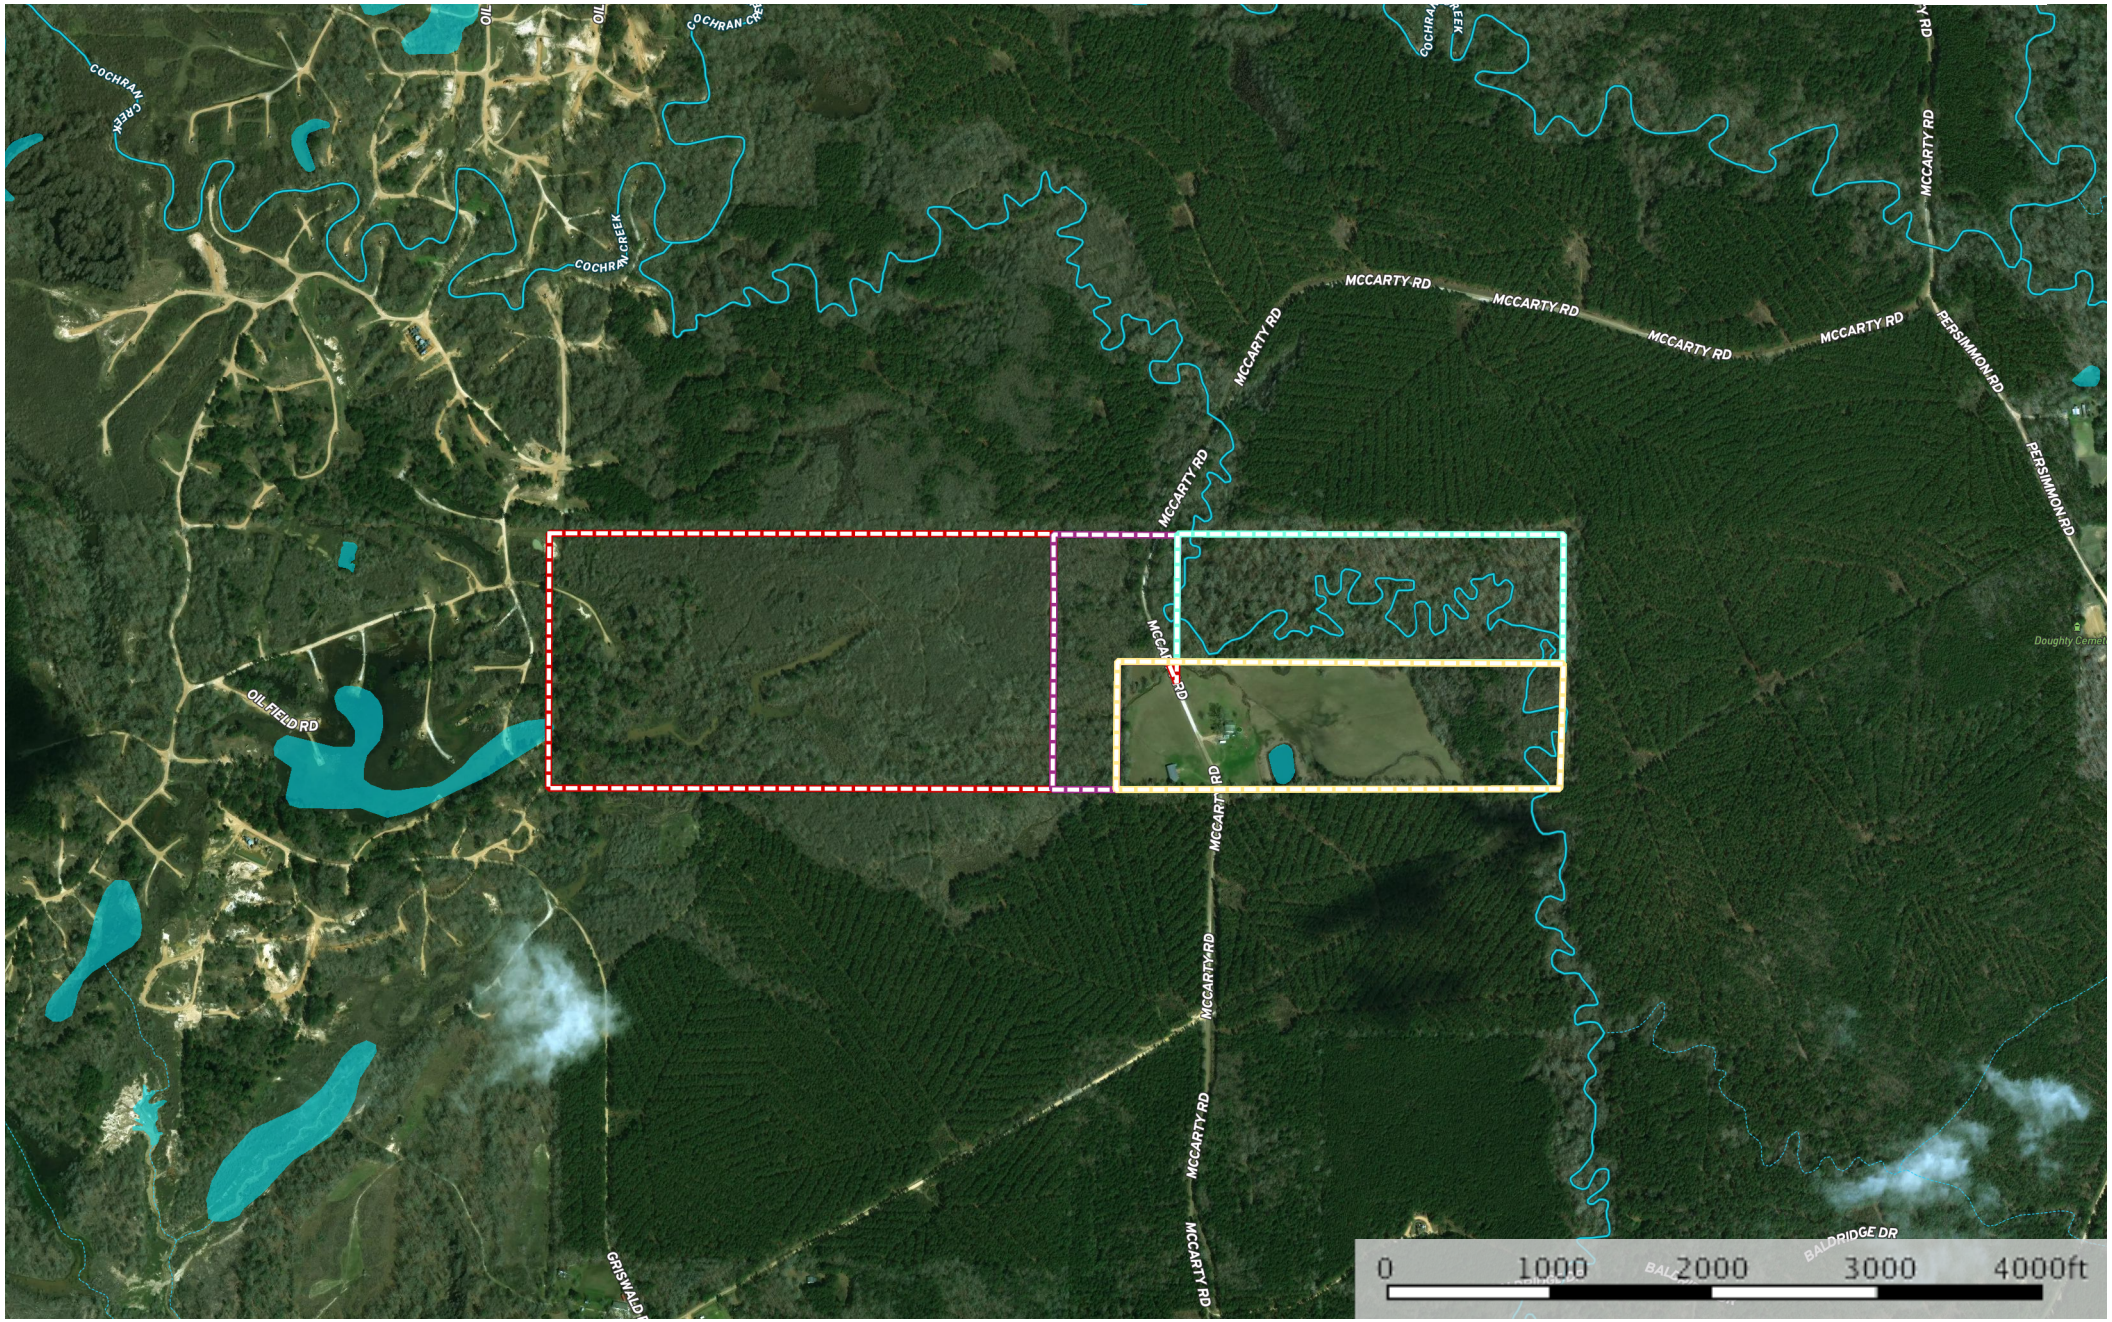

McCarty Road at Drake Creek Tract

La Salle Parish, Louisiana, 125 AC +/-

- McCarty Tract
- Boundary
- Drake Creek -
- Hawley Tract
- Tullos Oilfield 80
- Stream, Intermittent
- River/Creek
- Water Body