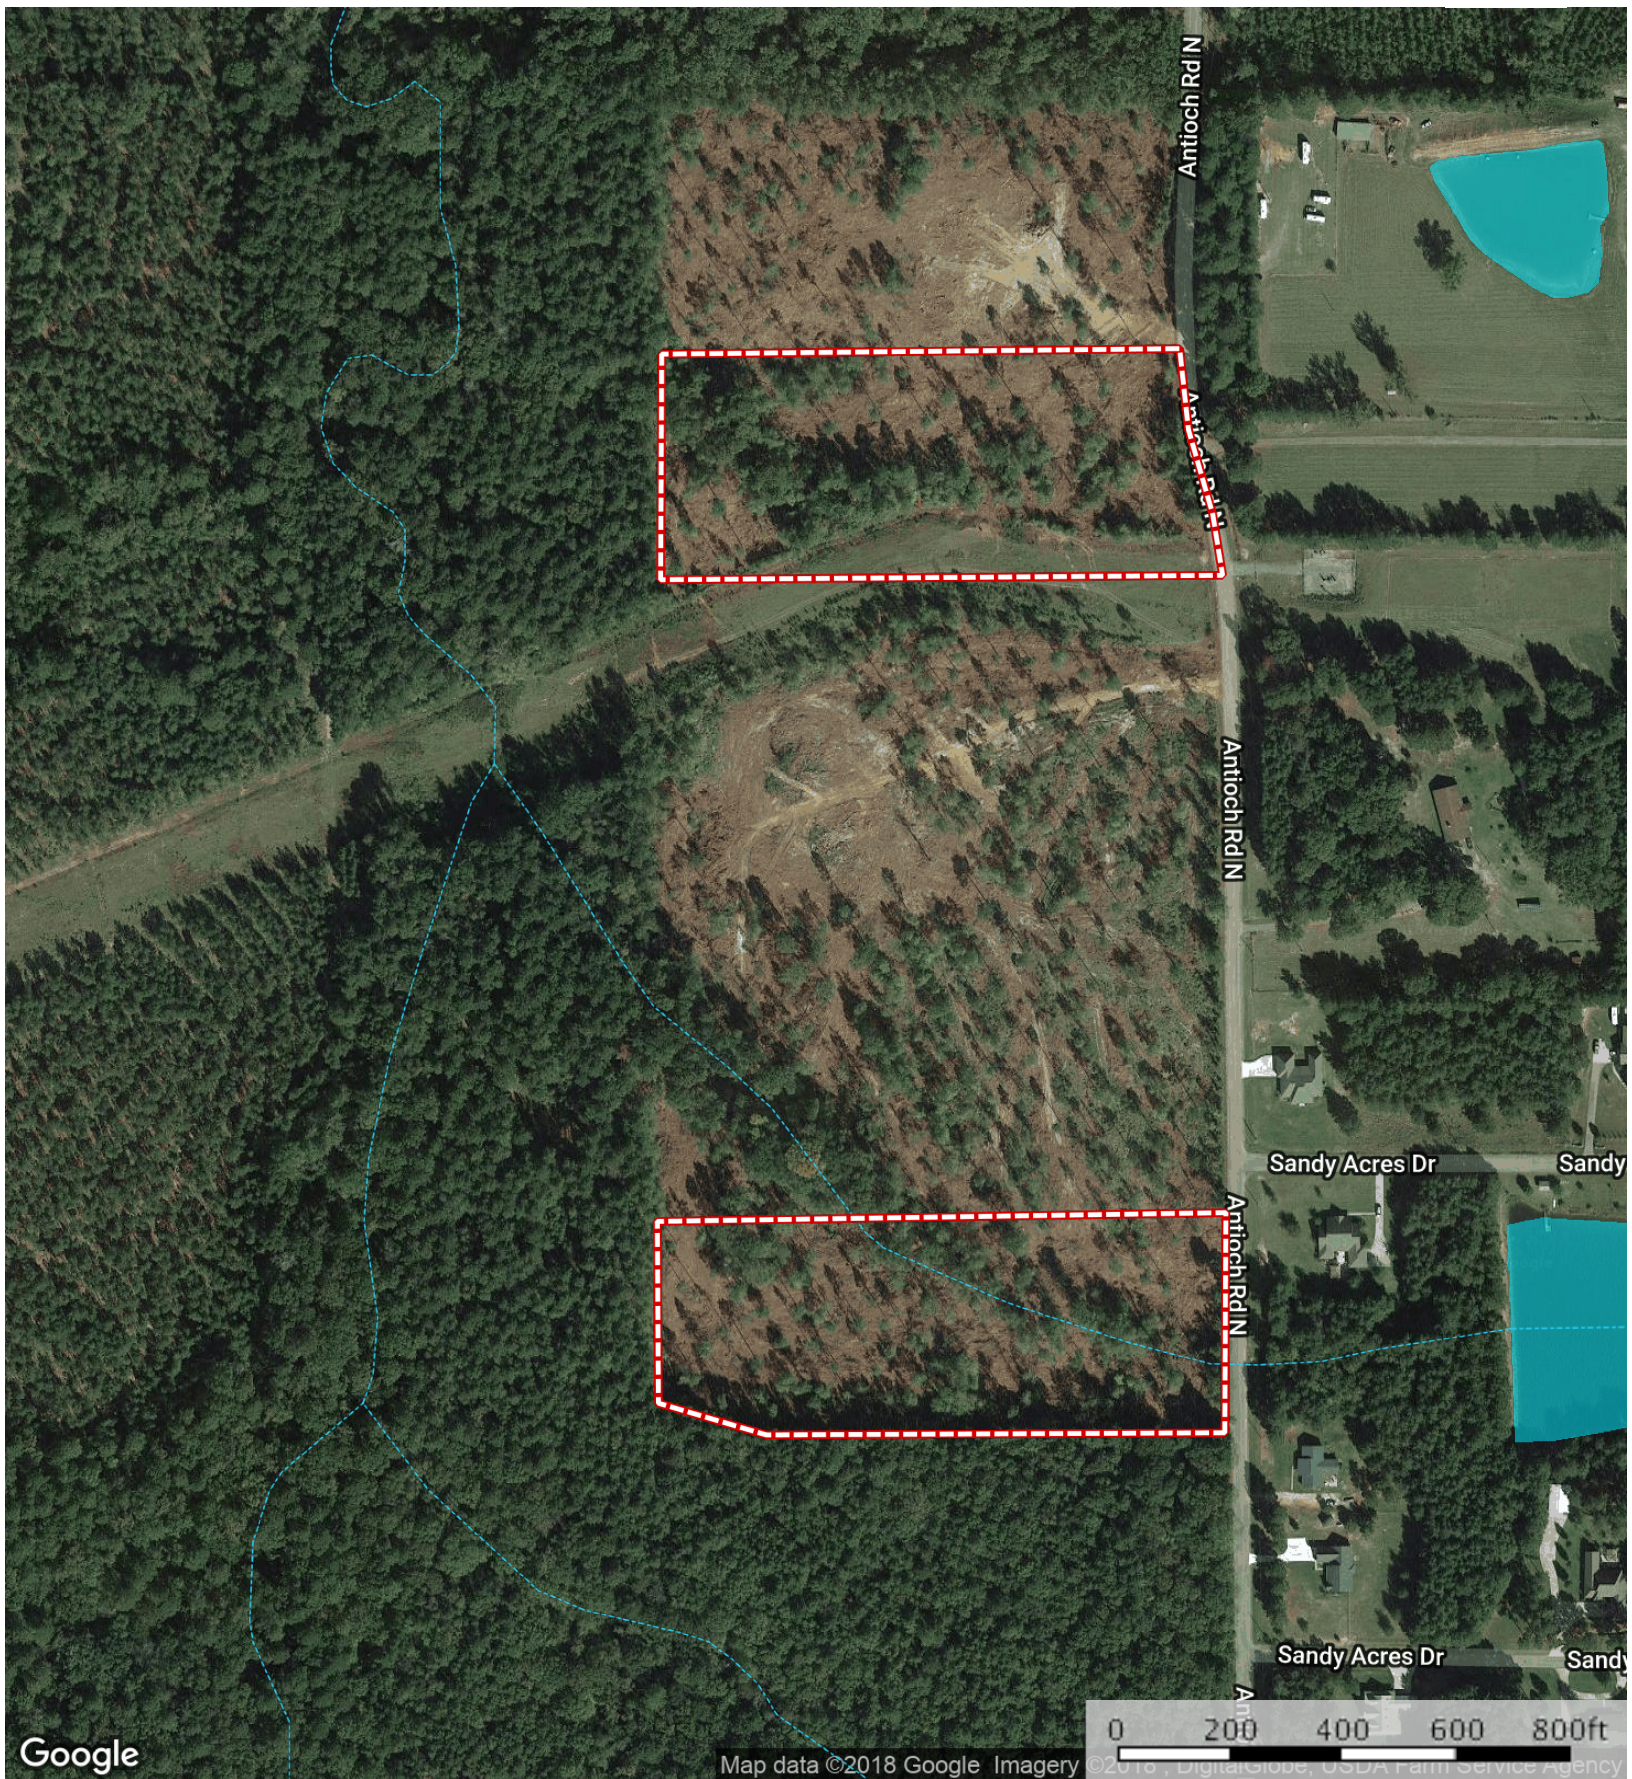

Wey (Antioch)

Jackson Parish, Louisiana, 12.881 AC +/-

Google

Map data ©2018 Google Imagery ©2016, DigitalGlobe, USDA Farm Service Agency

-  Parcel 6 (6.43 ac)
-  Parcel 2 (6.451 ac)
-  Stream, Intermittent
-  River/Creek
-  Water Body