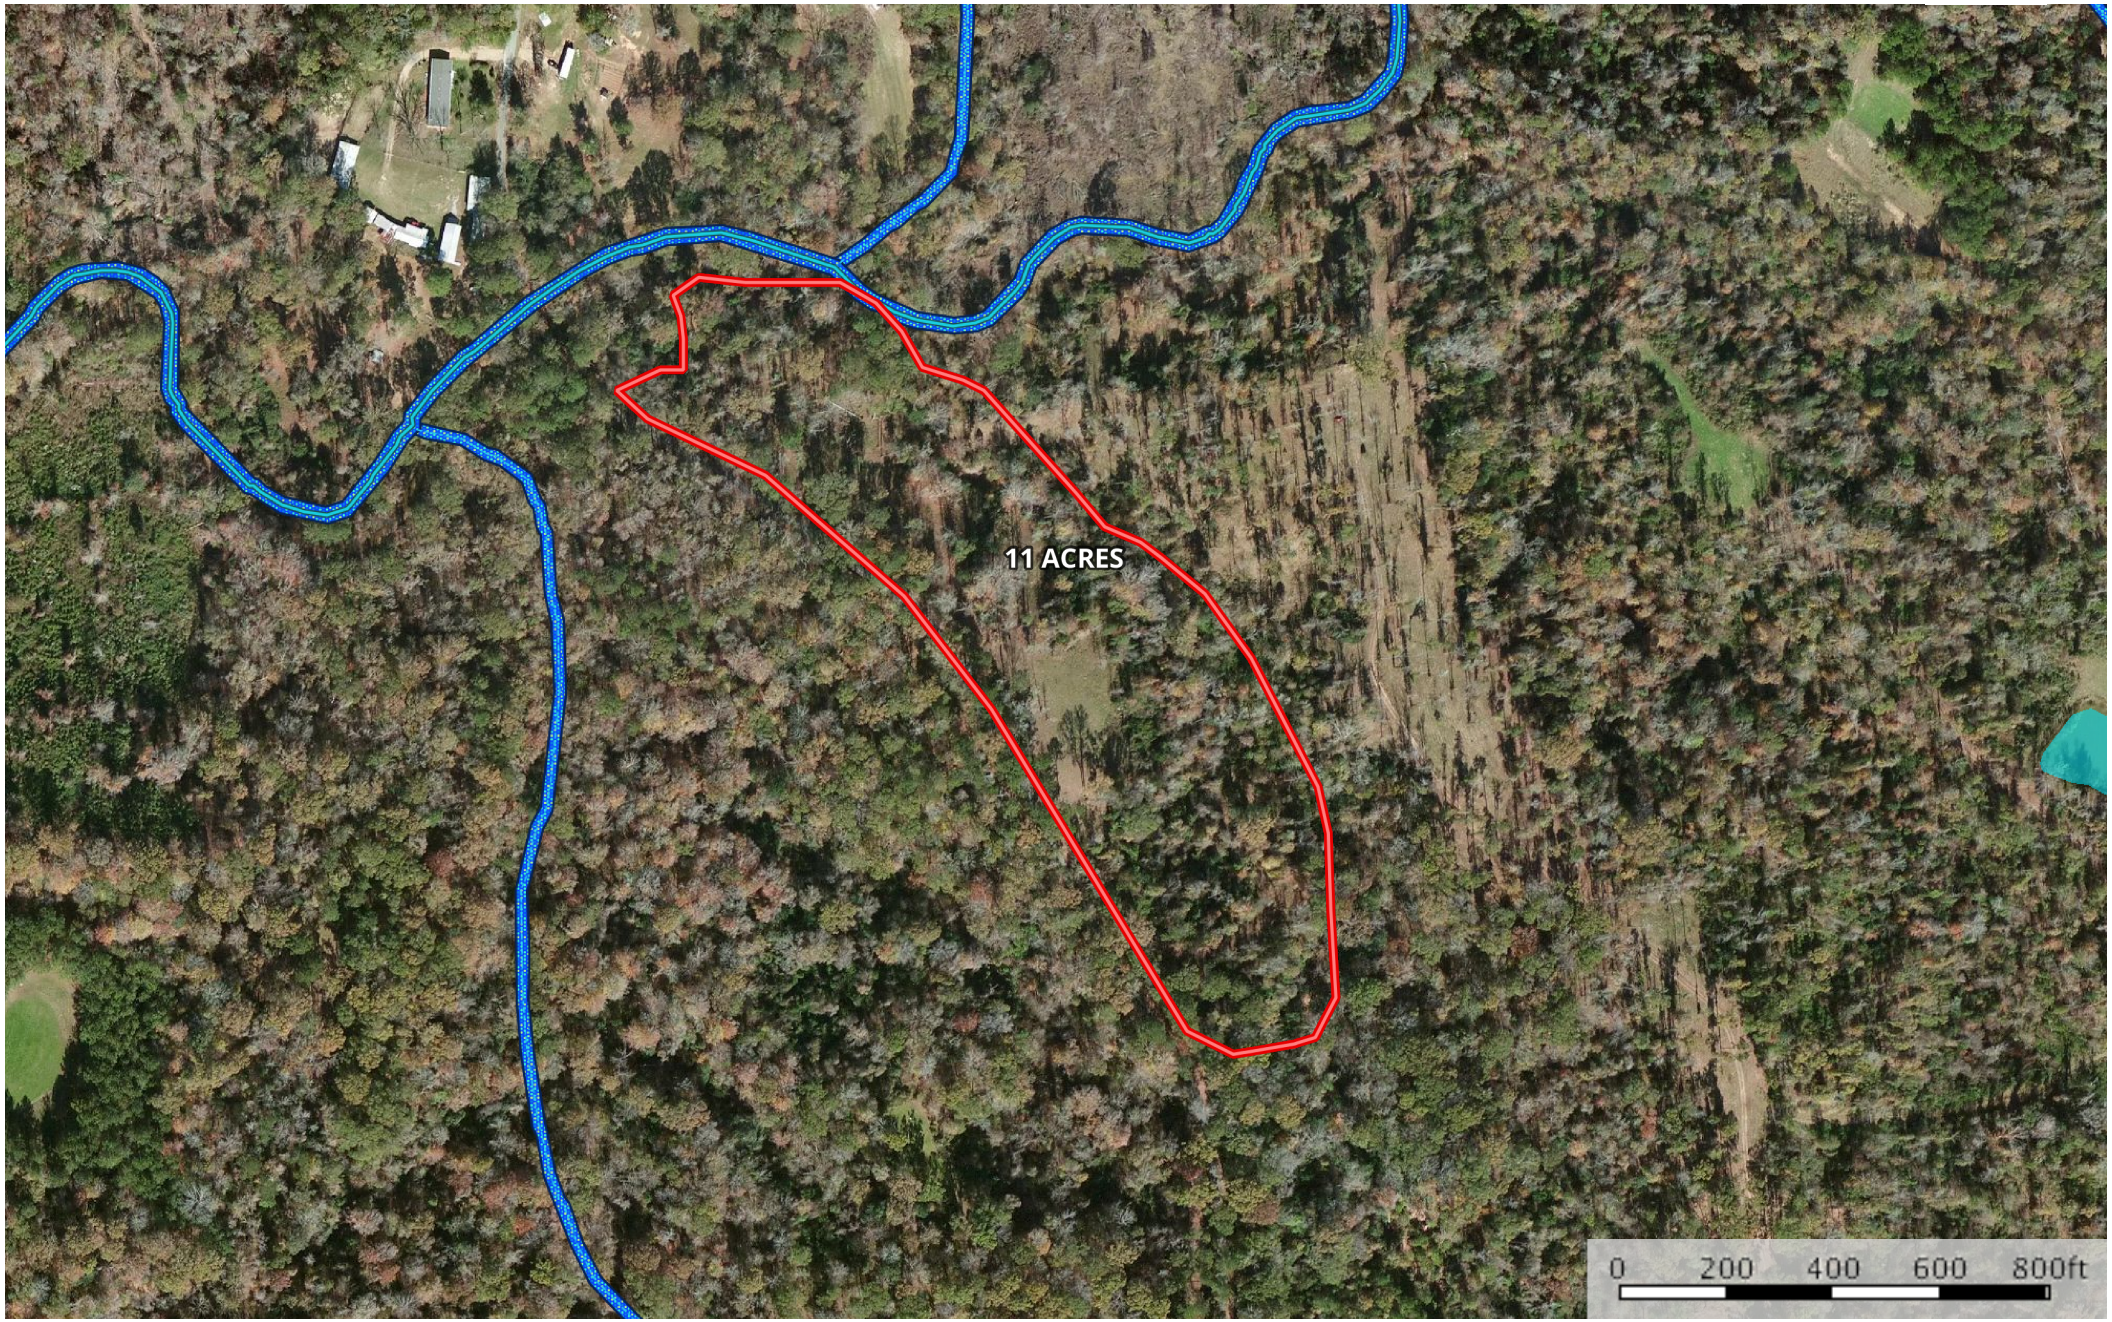

# Fran Ward breakdown 11 acres Aerial Map

West Feliciana Parish, Louisiana, 11 AC +/-

- Gate
- Boundary
- Wetlands
- Riparian
- Stream, Intermittent
- River/Creek
- Water Body