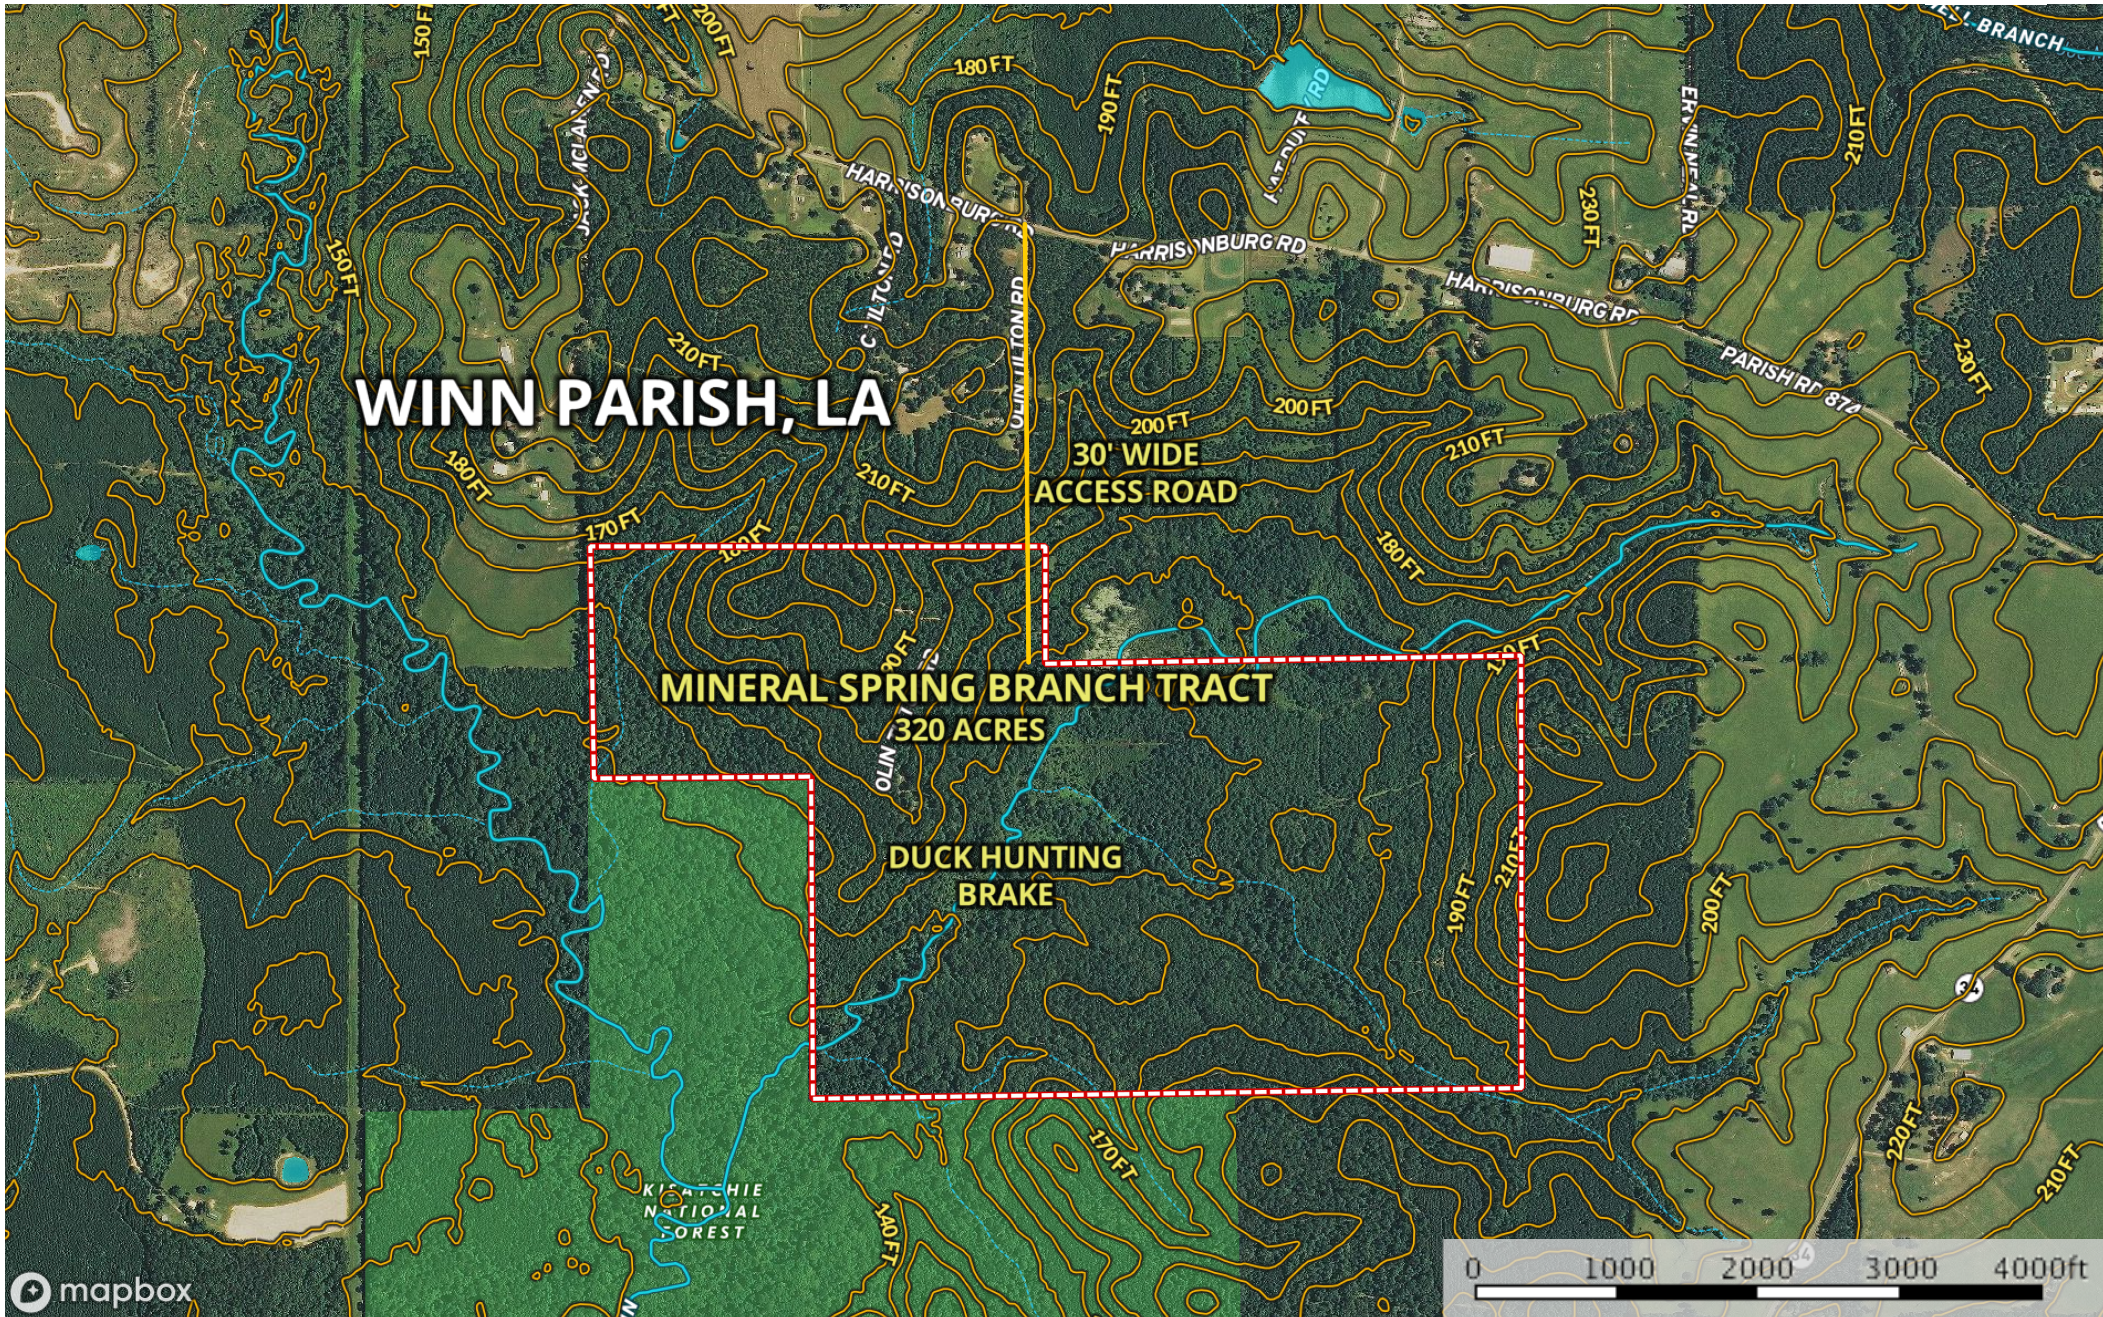

Mineral Spring Branch Tract
Winn Parish, Louisiana, 320 AC +/-

- Primary Road
- Boundary
- Forest Service
- State Land
- Fish and Wildlife
- National Park
- Other
- BLM
- Stream, Intermittent
- River/Creek
- Water Body