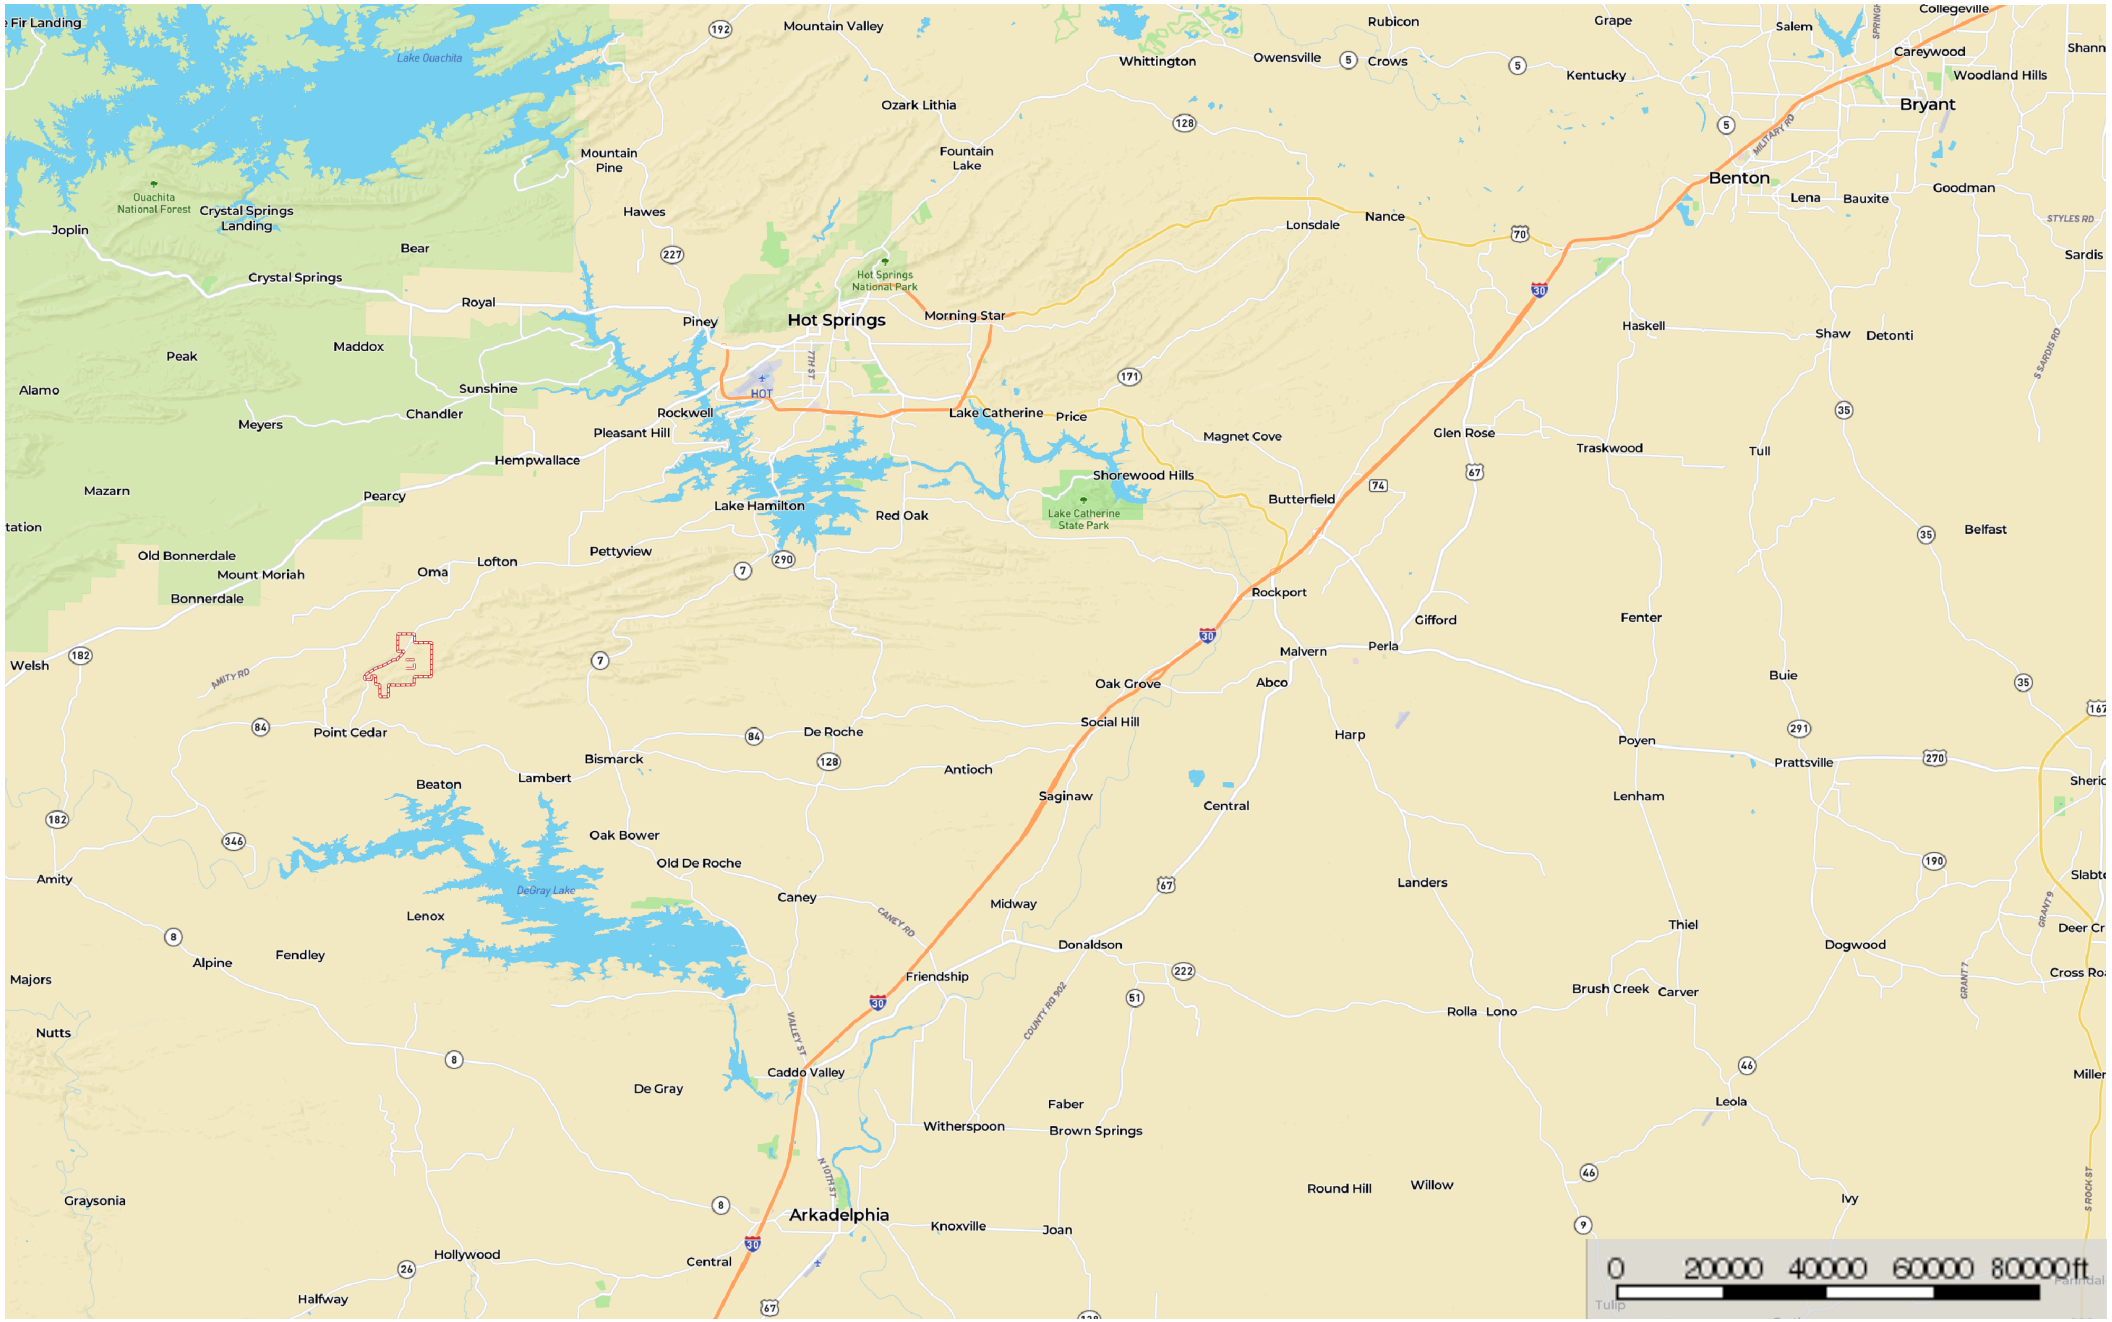

Broadmoor Timber Tract

Hot Spring County, Arkansas, 1146 AC +/-

 Boundary