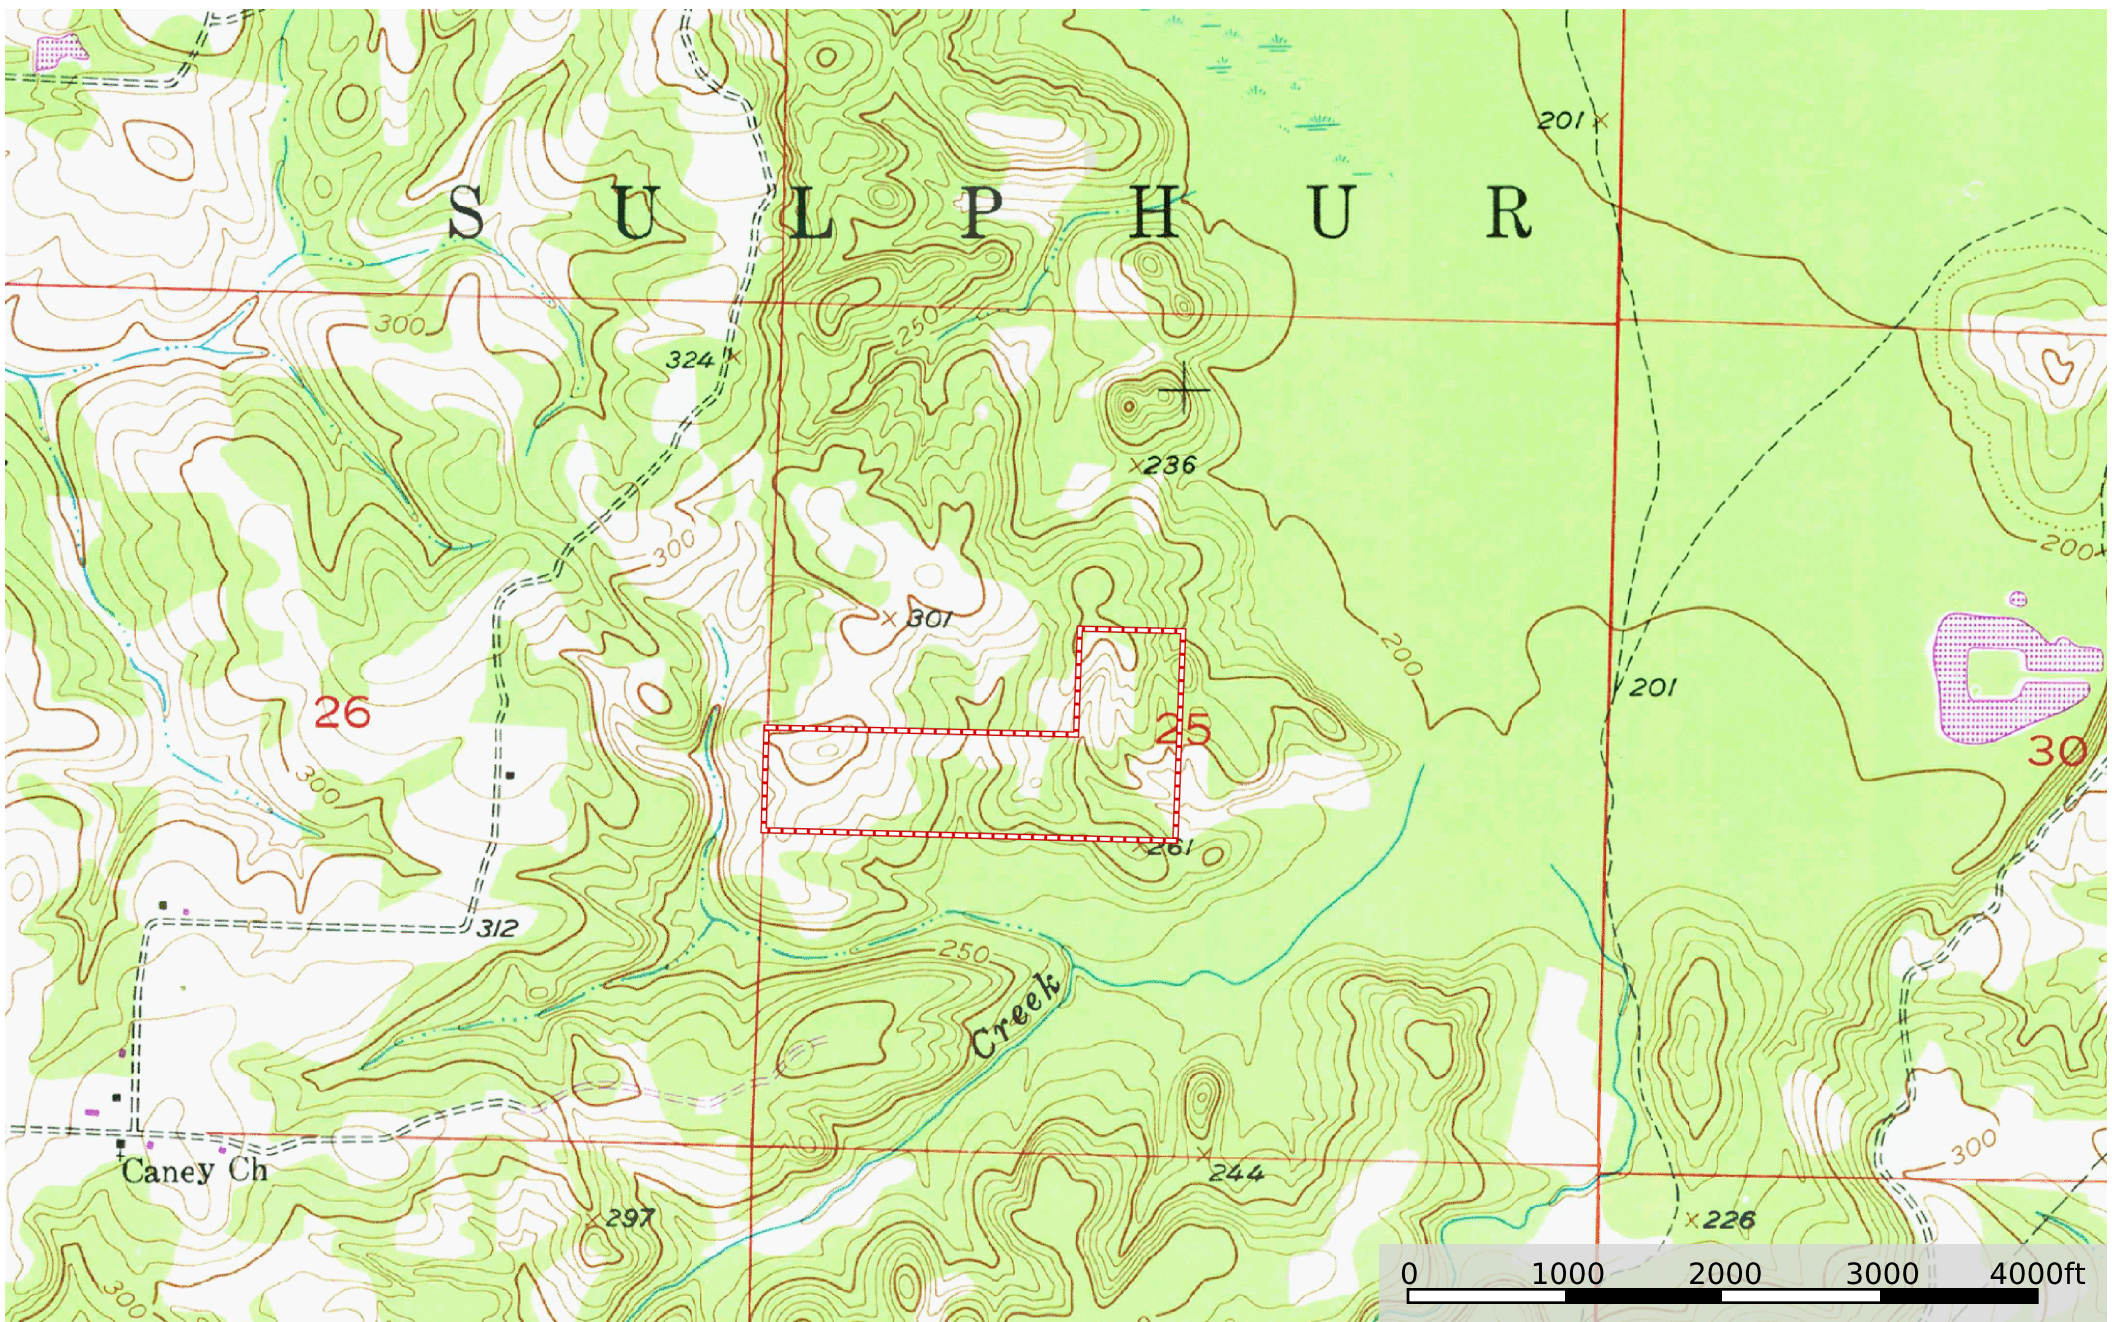

Sulfur River WMA 50
Arkansas, AC +/-

Boundary