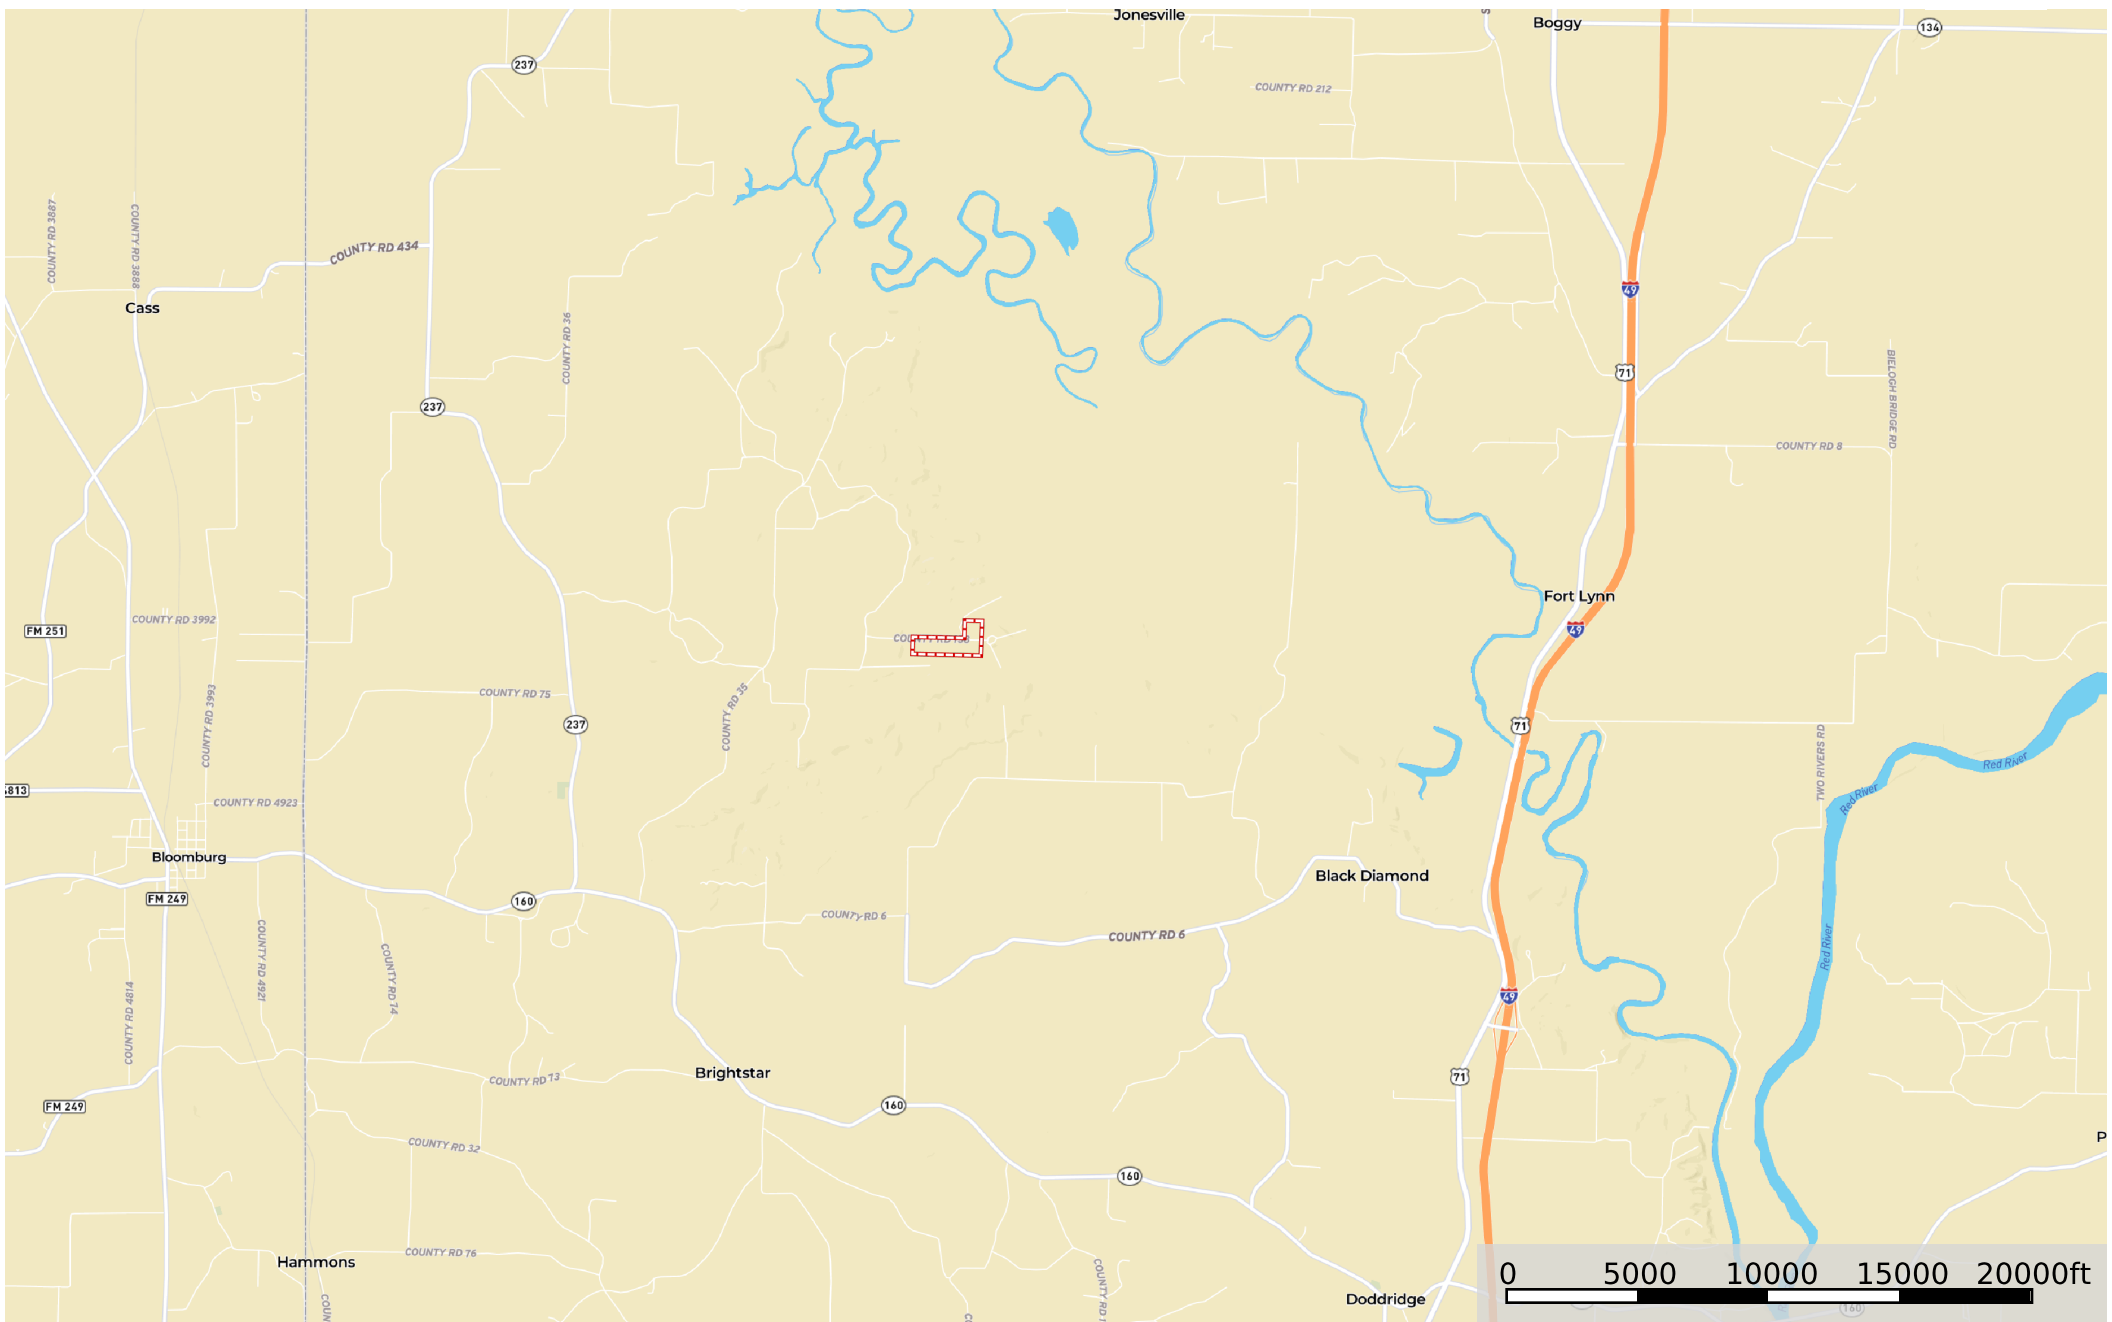

Sulfur River WMA 50

Arkansas, AC +/-

 Boundary