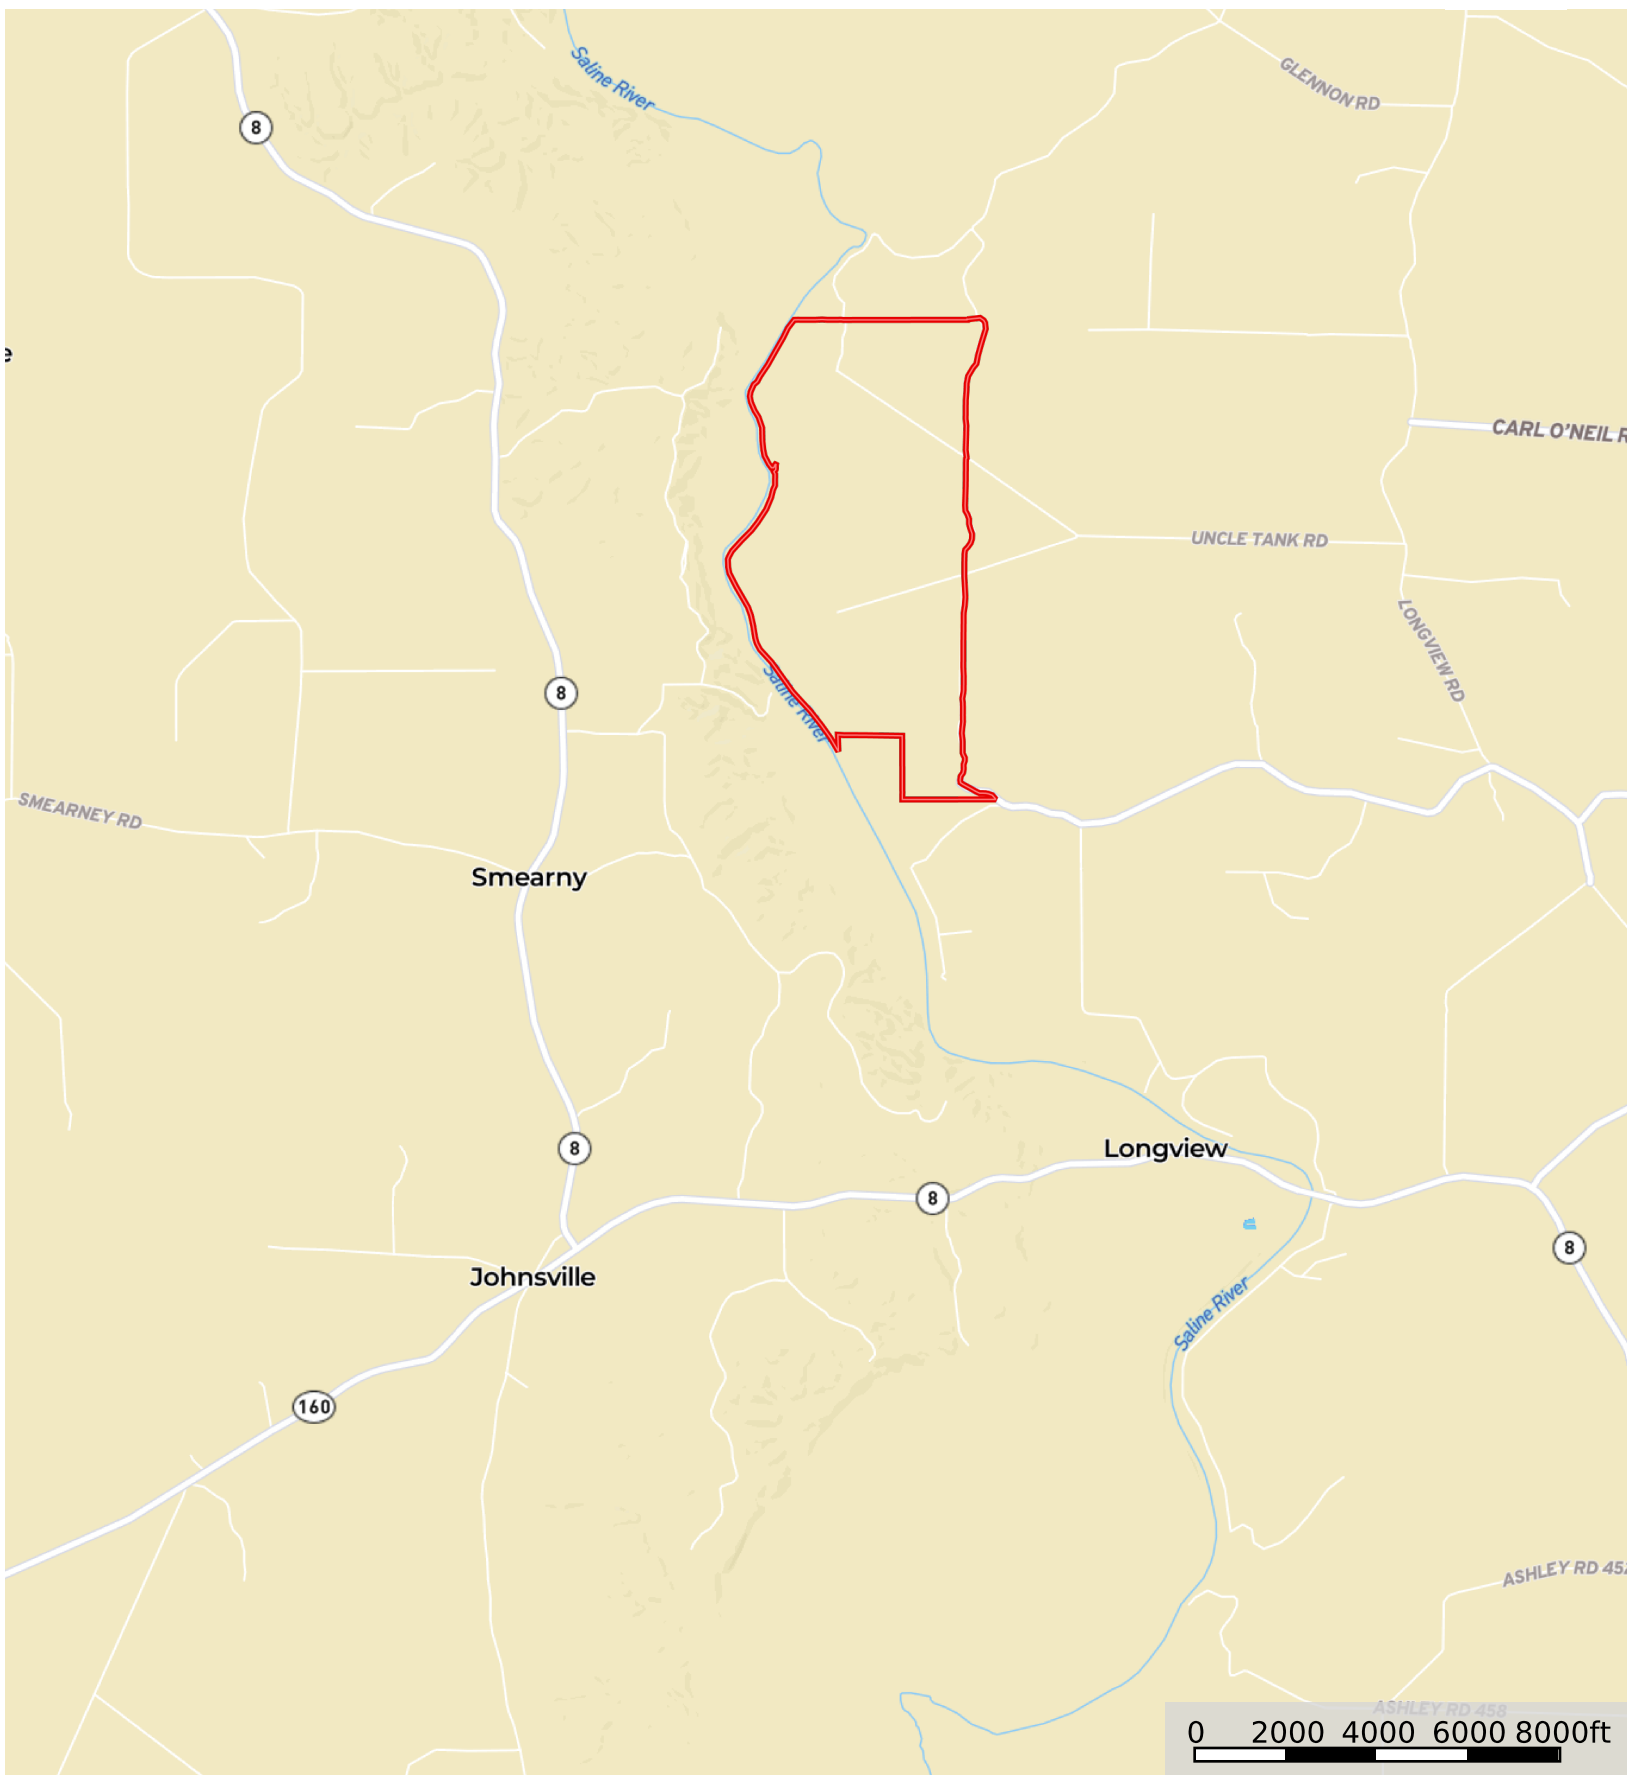

Saline River Fordyce 75 Tract

Arkansas, AC +/-

 Boundary