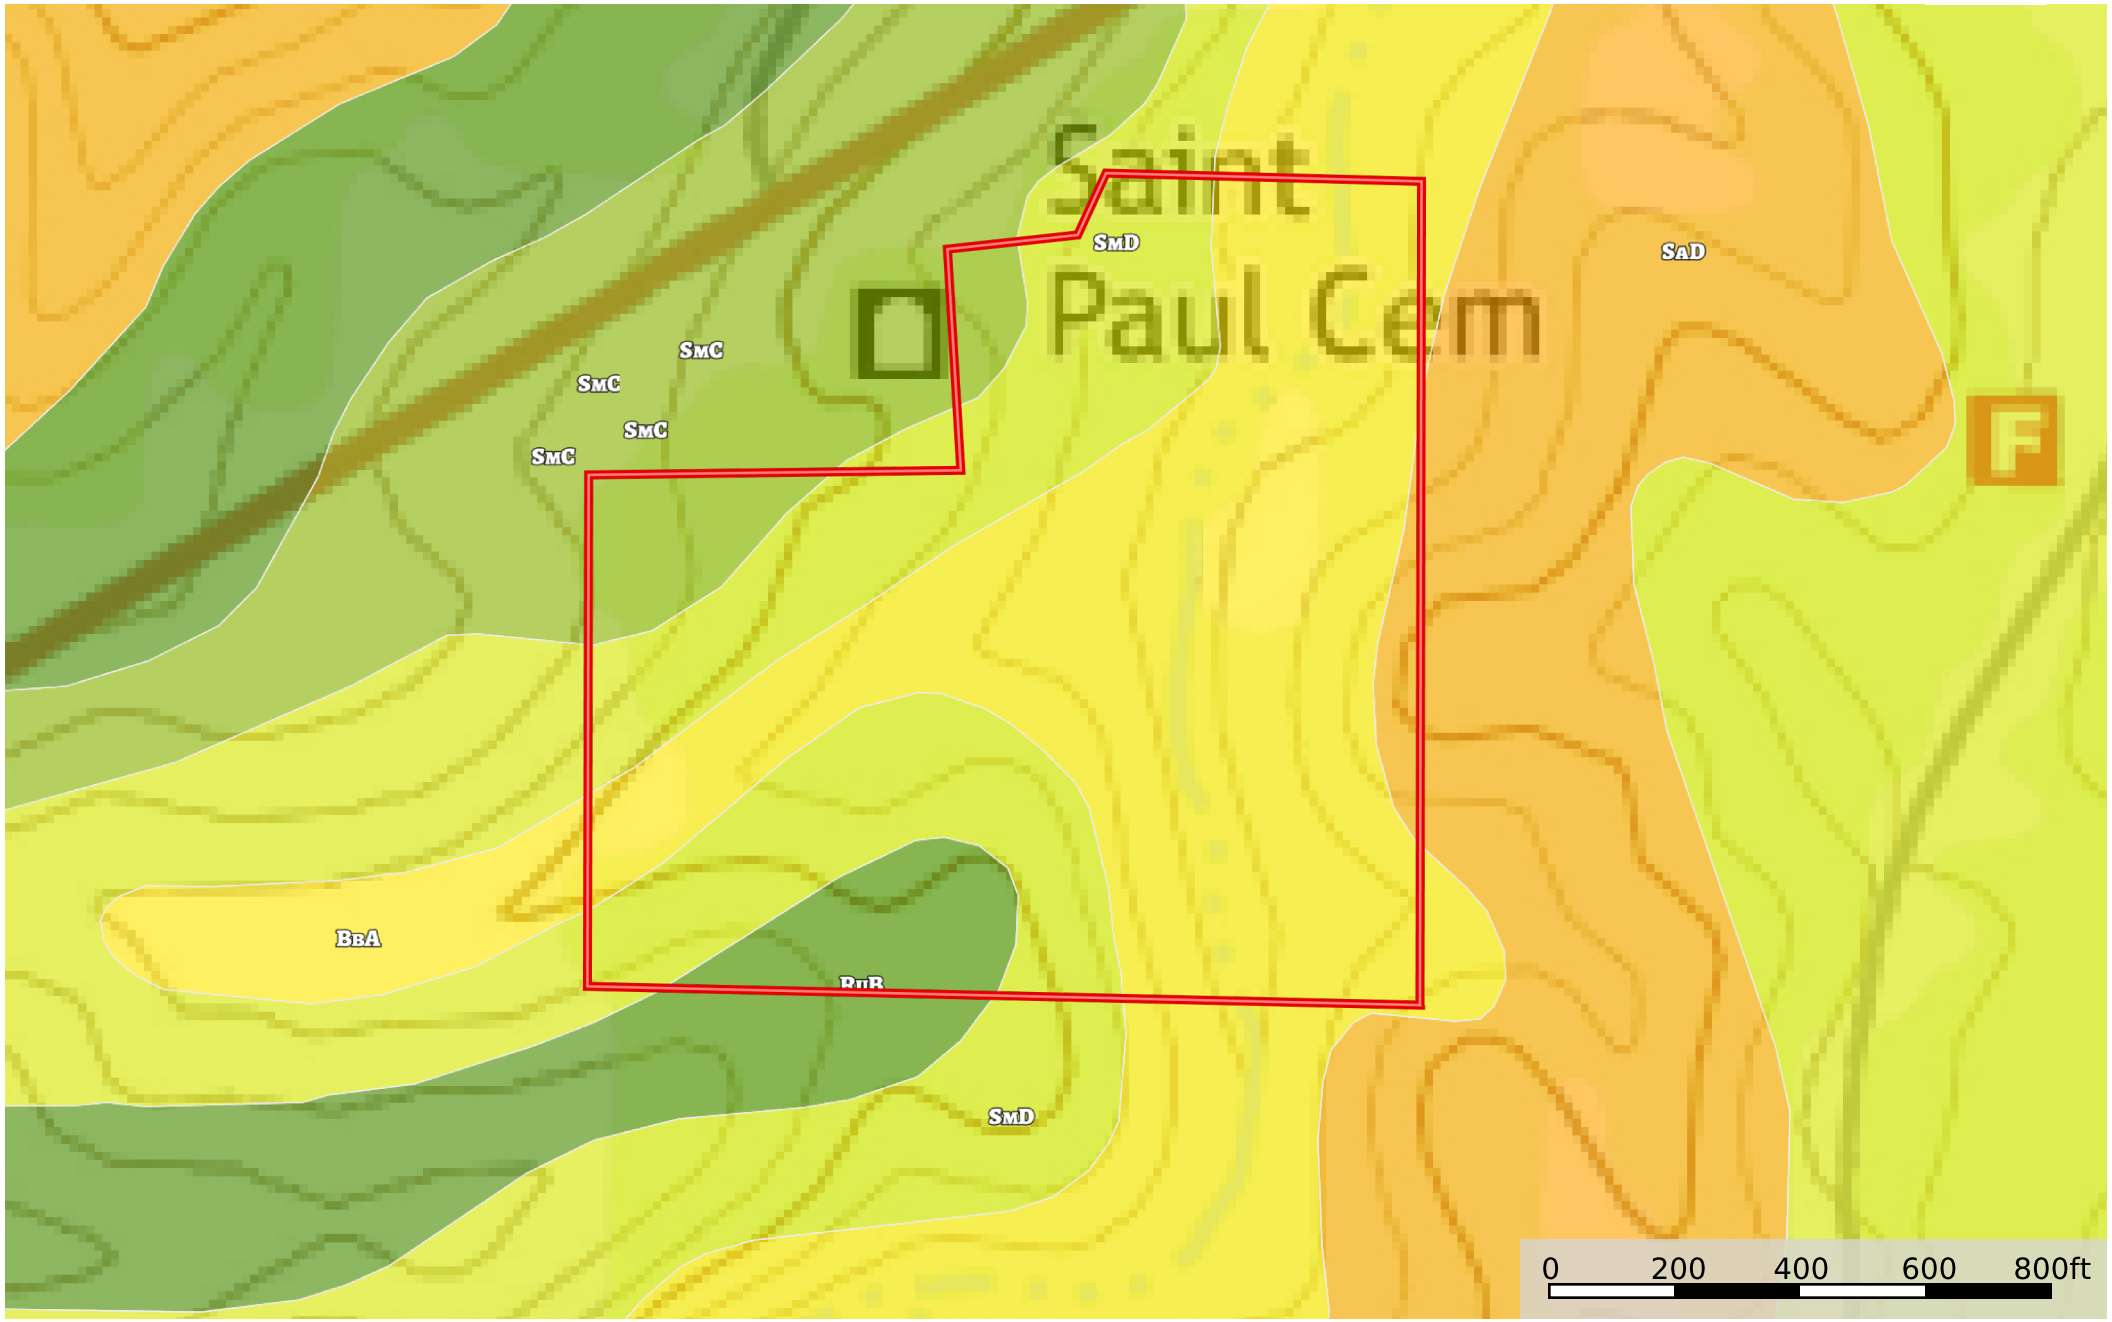

32 Acres at Old Union
Arkansas, AC +/-

 Boundary