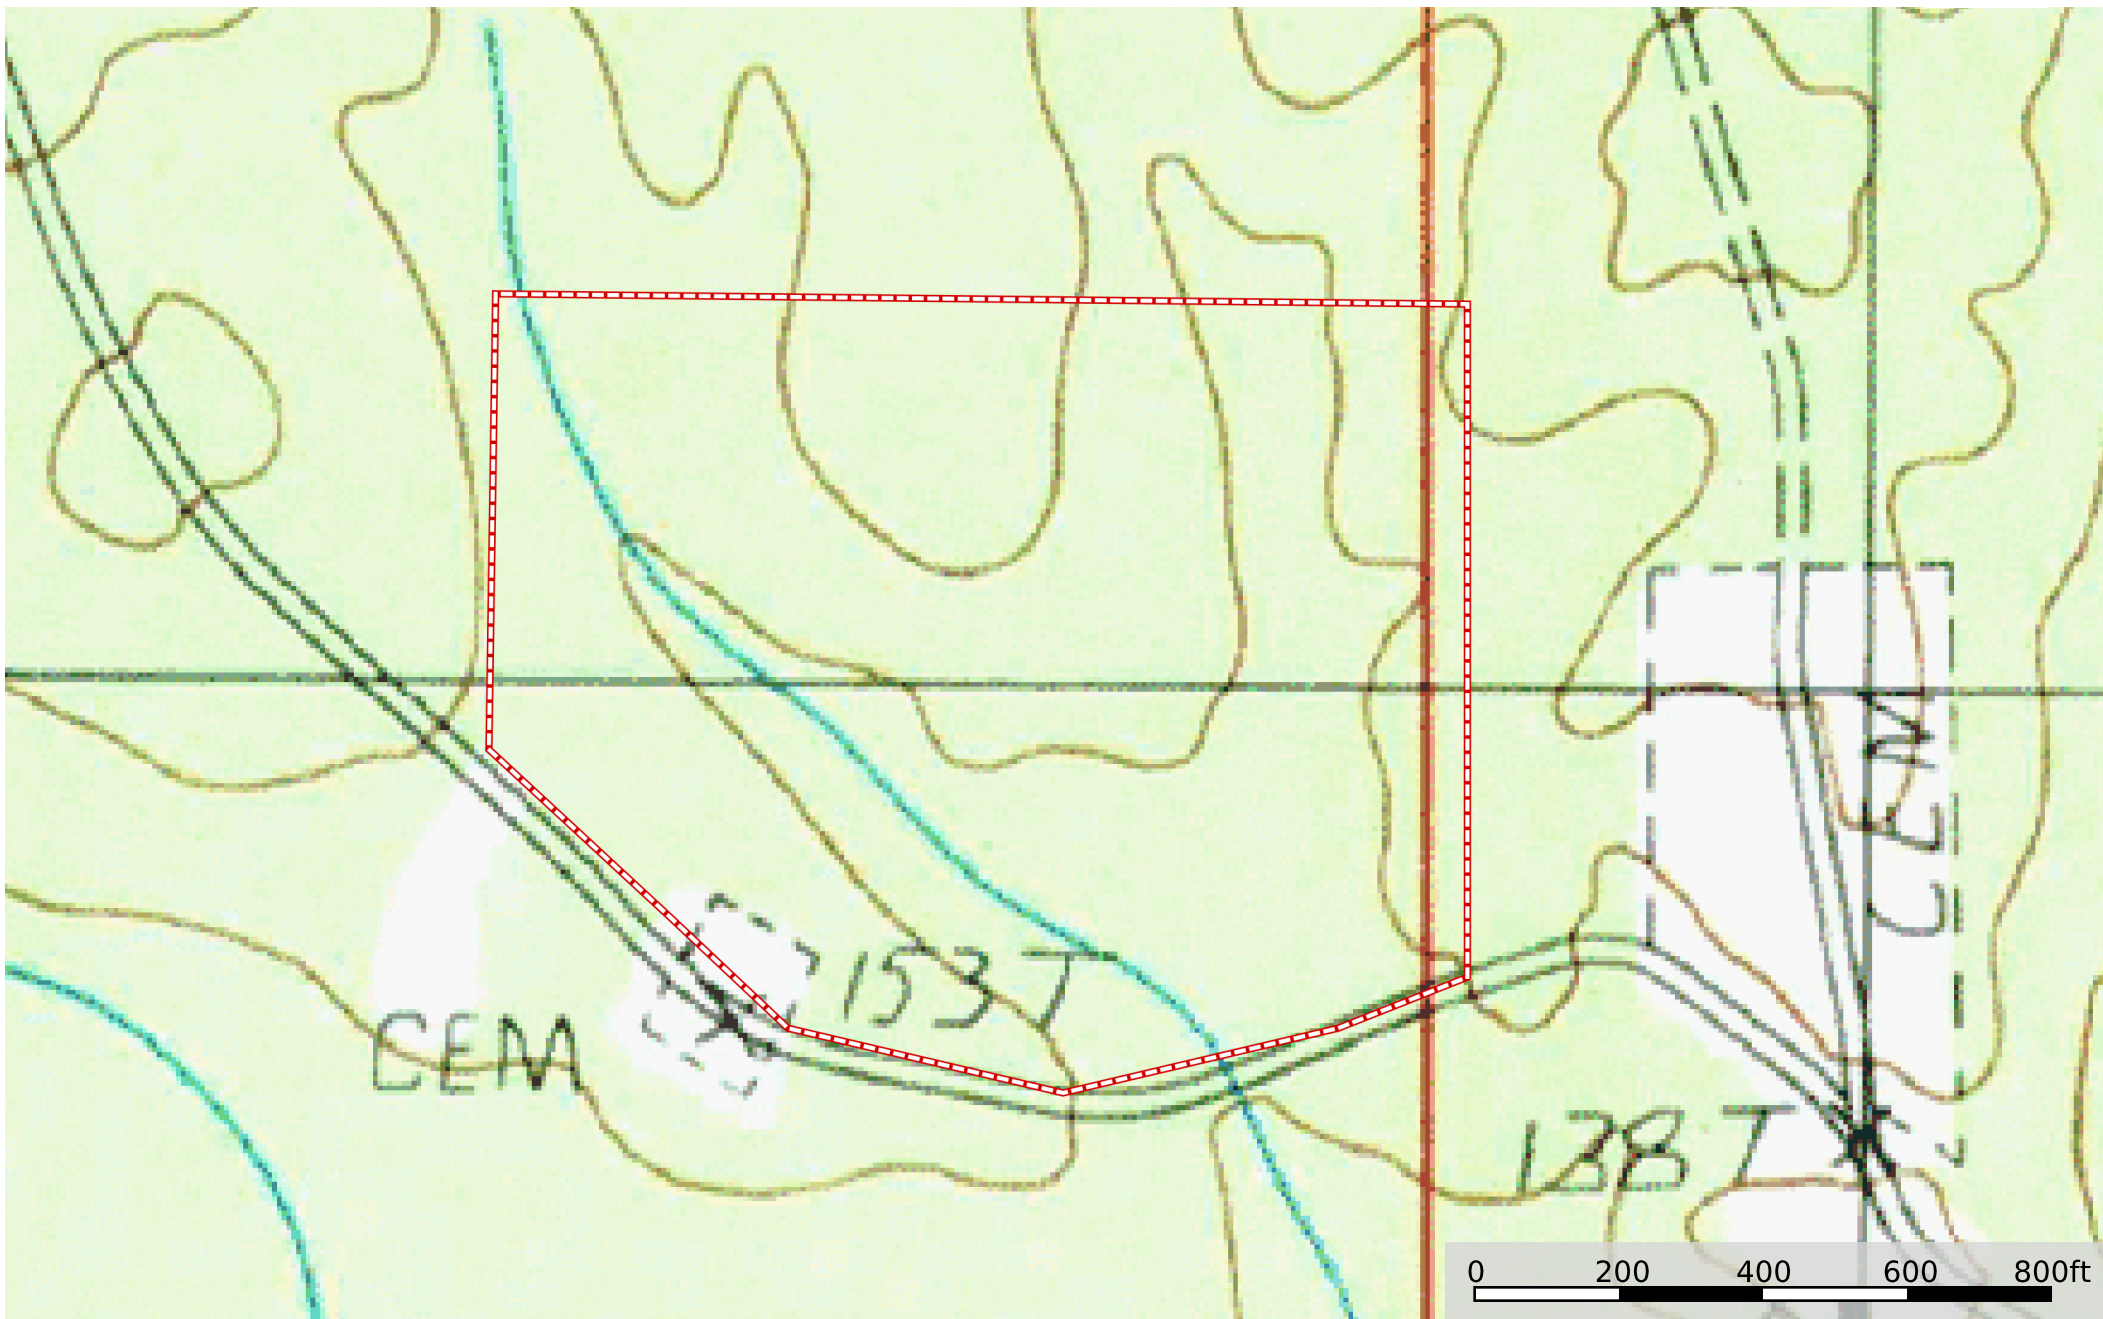

Blade Loop Topo

La Salle Parish, Louisiana, 30.01 AC +/-

 Boundary

Key Ray

 The information contained herein was obtained from sources deemed to be reliable. MapRight Services makes no warranties or guarantees as to the completeness or accuracy thereof.