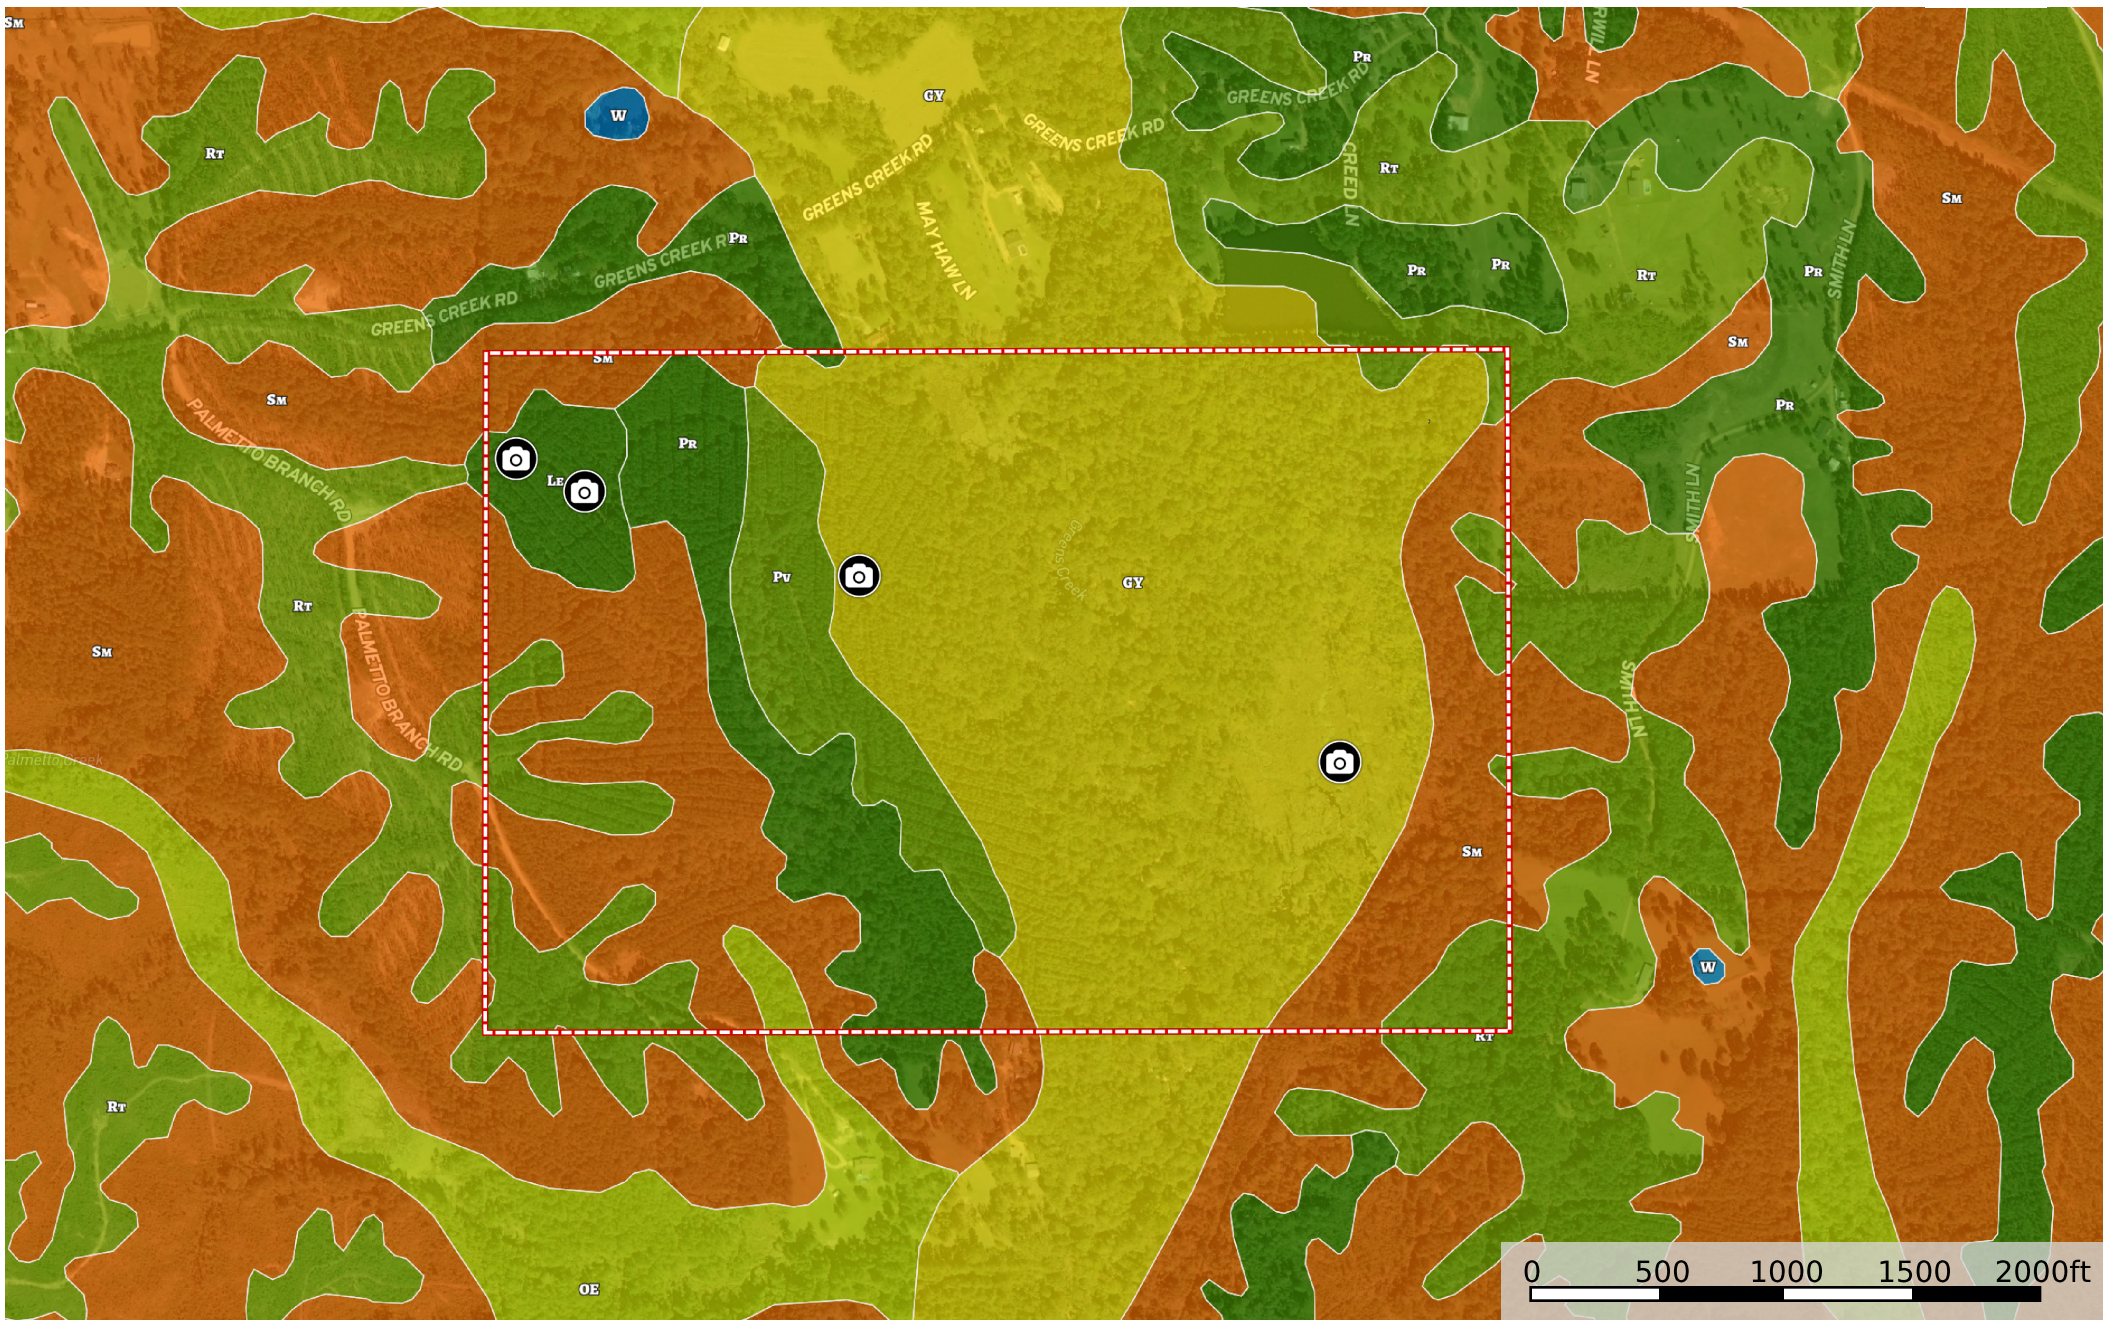

# Soil

La Salle Parish, Louisiana, 233.8 AC +/-

Photo Point Boundary