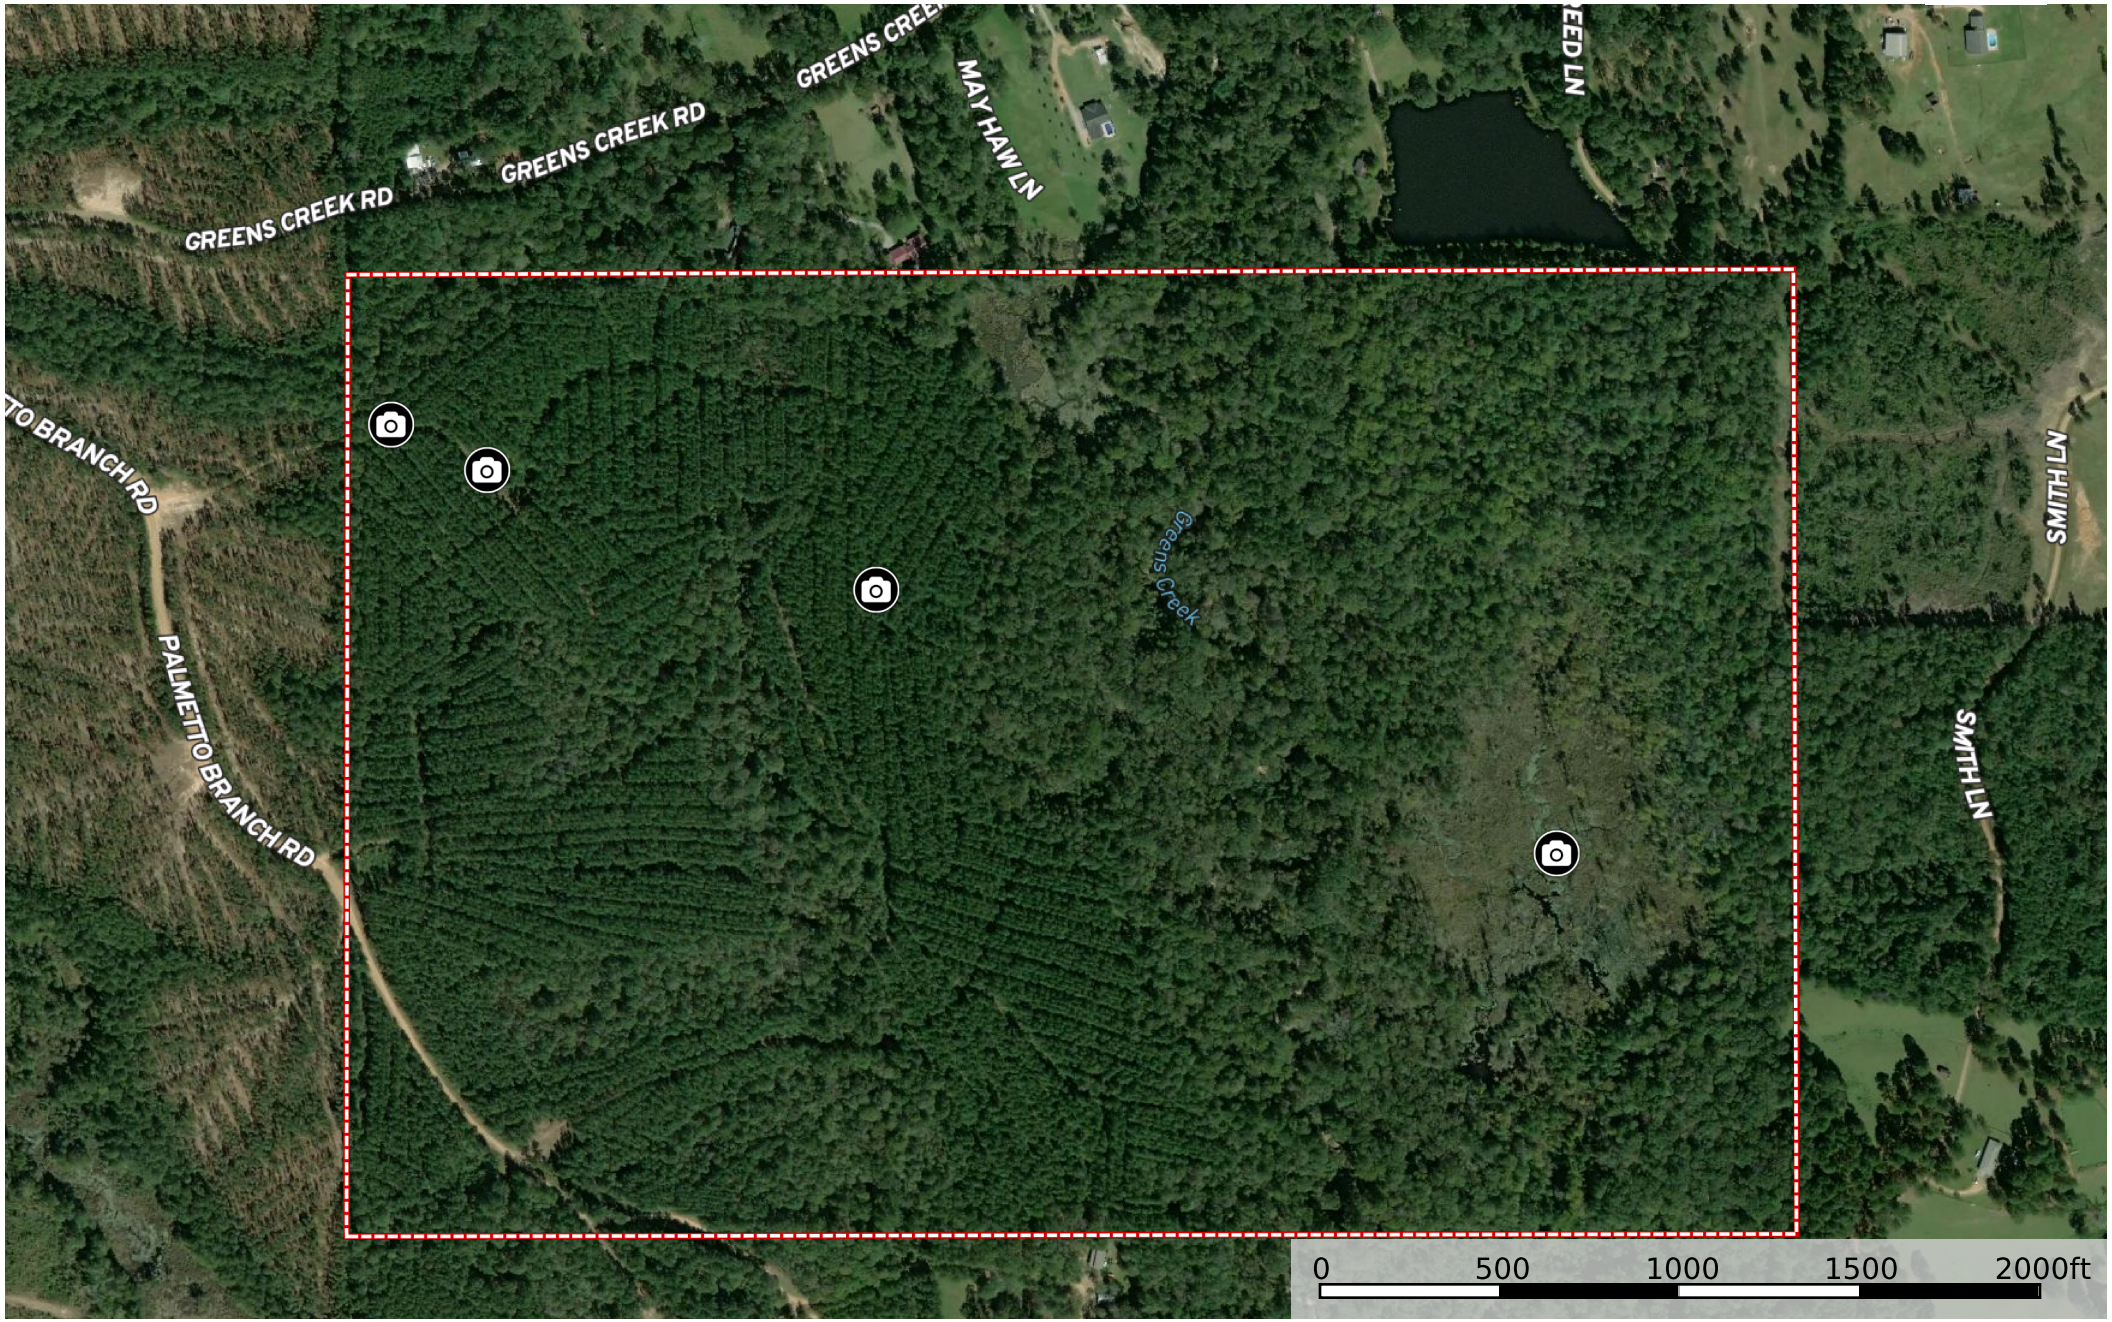

# Street View

La Salle Parish, Louisiana, 233.8 AC +/-

Photo Point Boundary