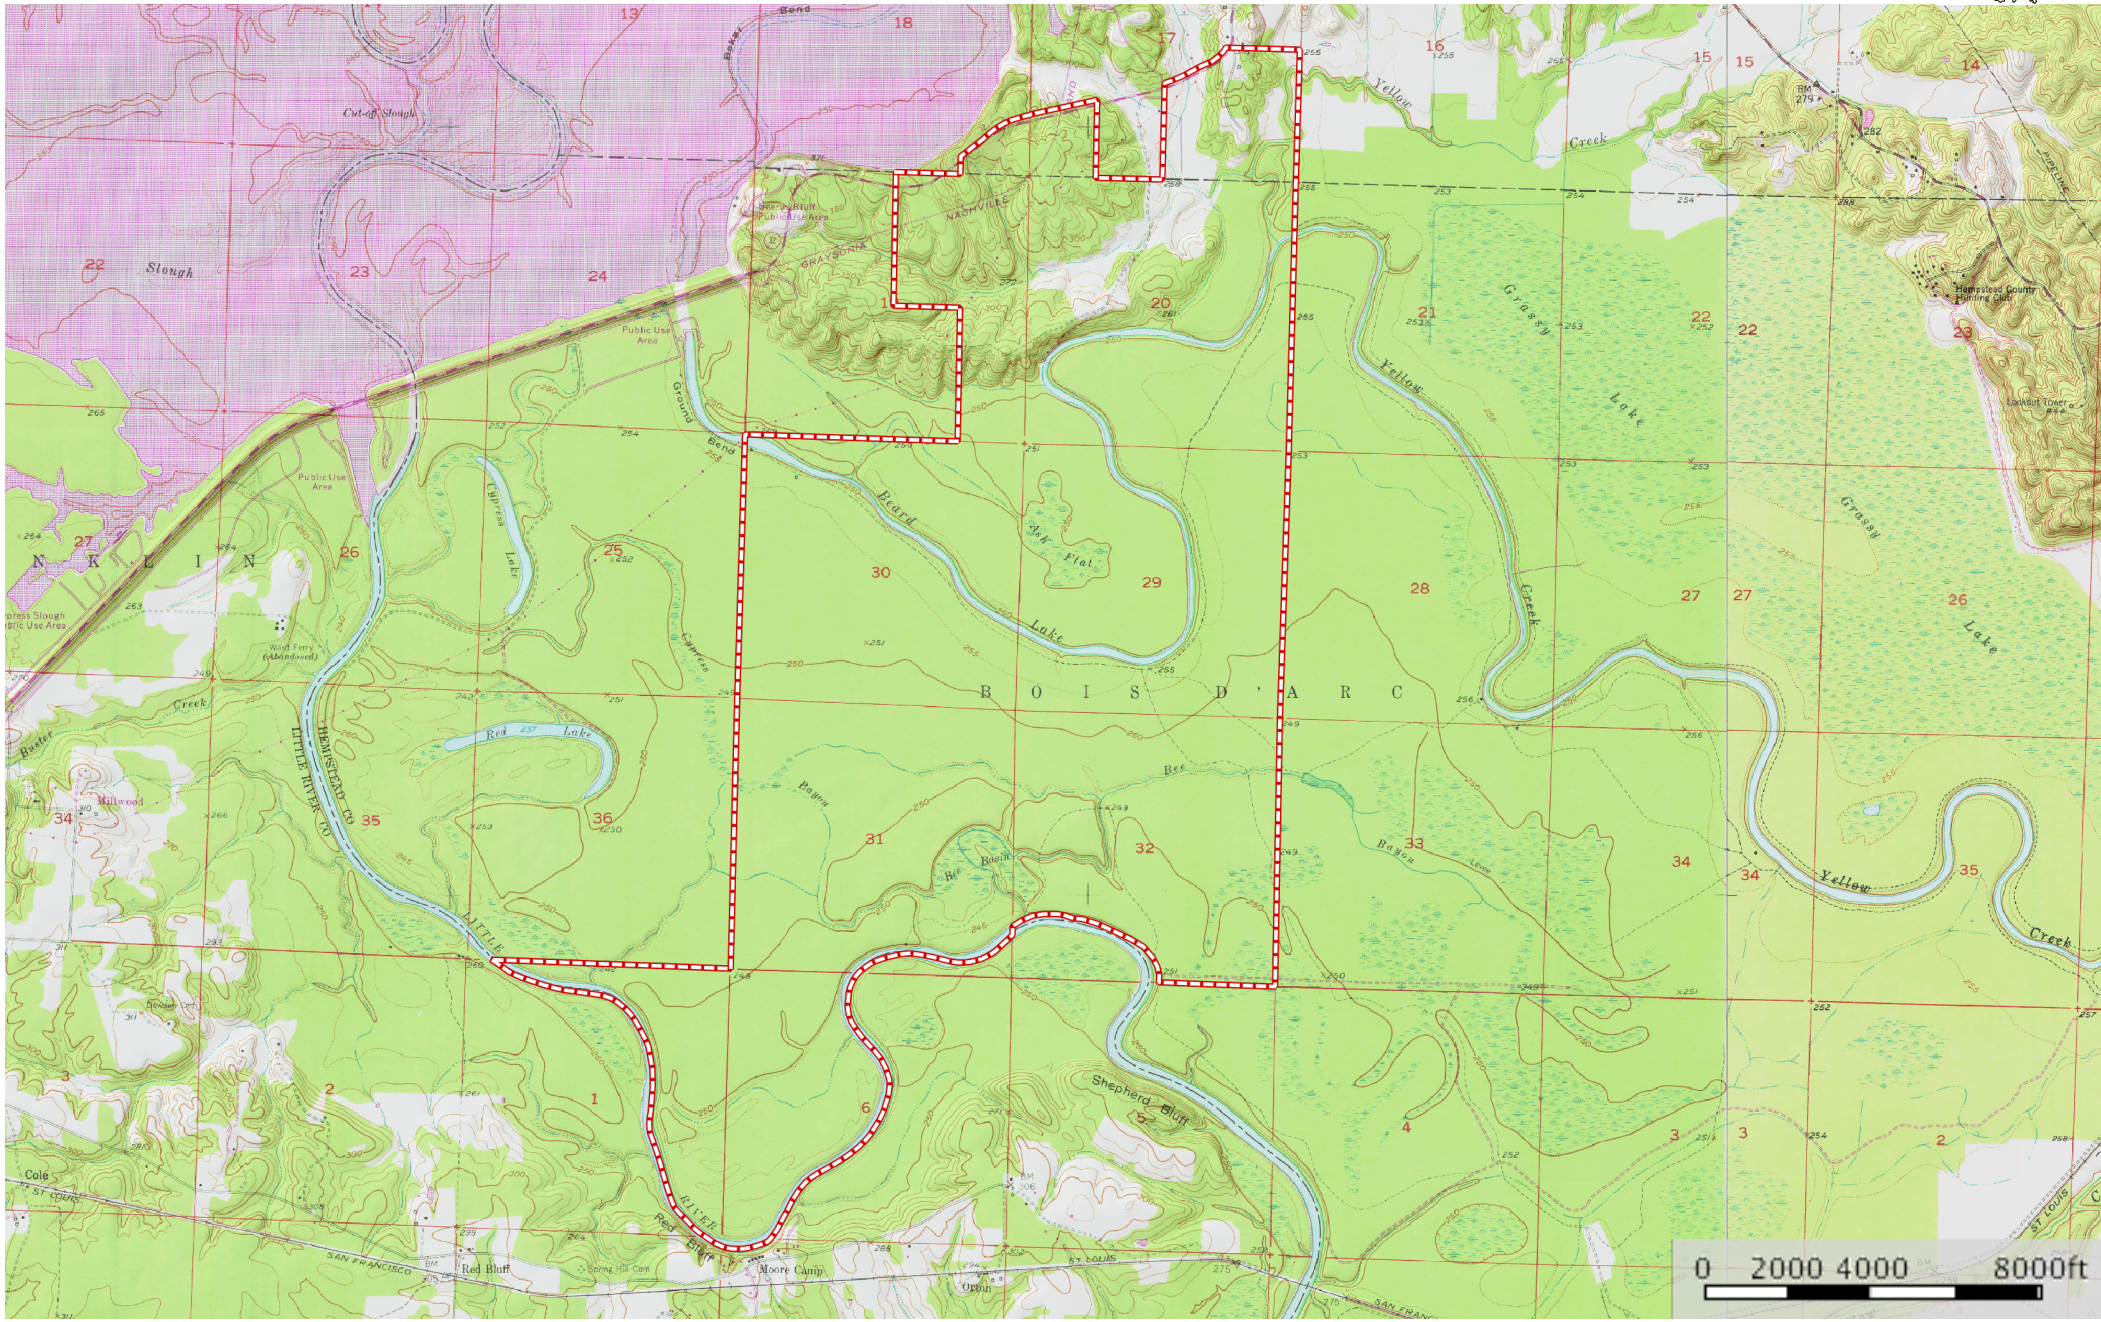

# Cypress Bayou

Hempstead County, Arkansas, AC +/-

 Boundary