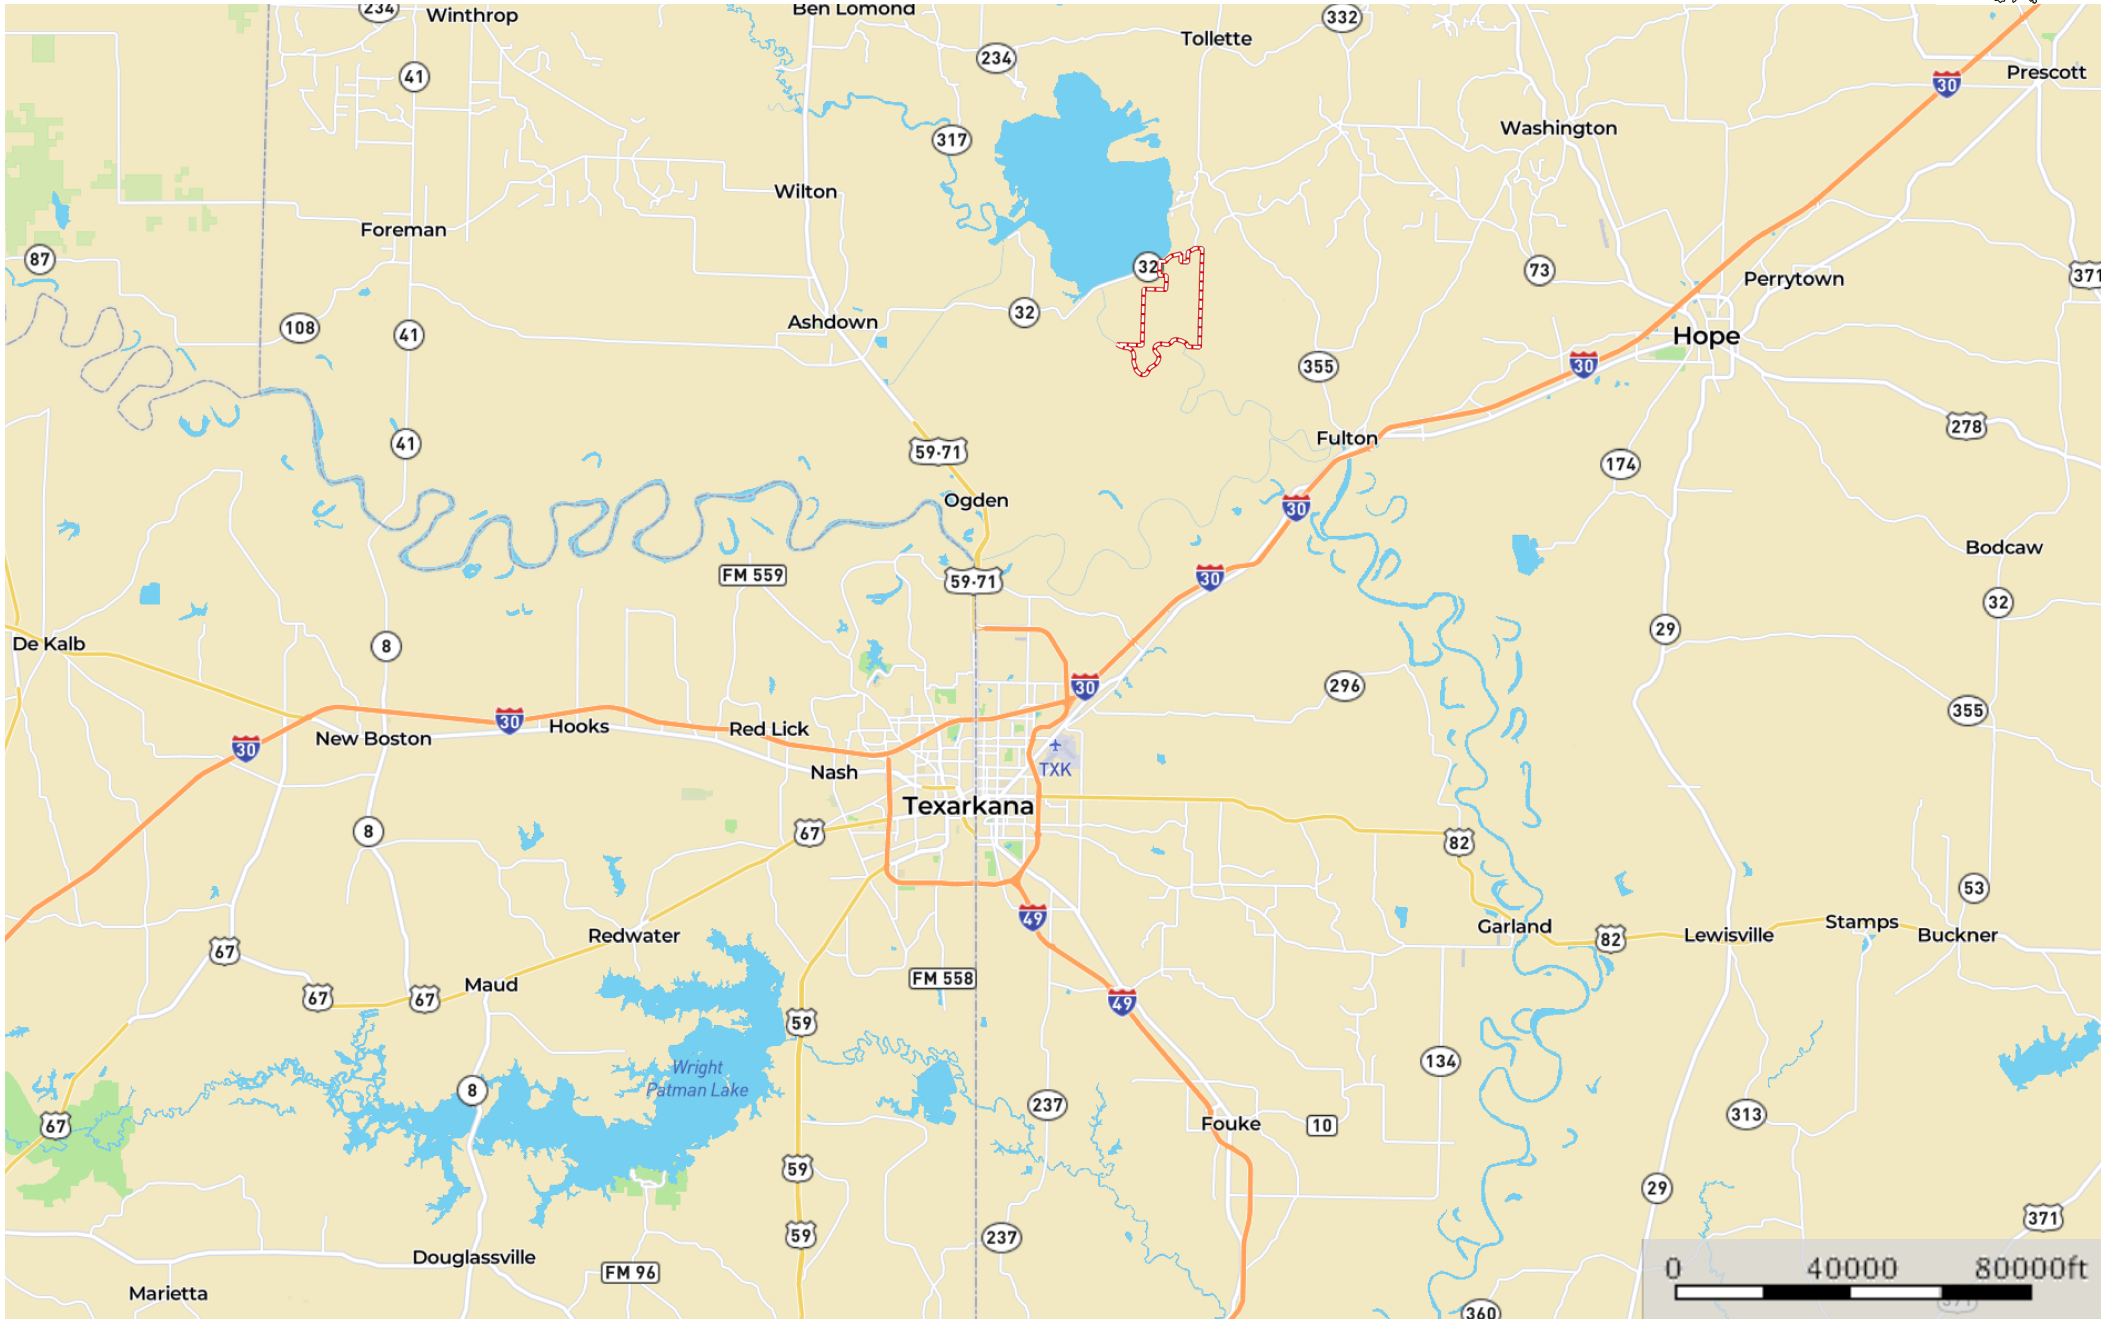

Cypress Bayou

Hempstead County, Arkansas, AC +/-

Boundary