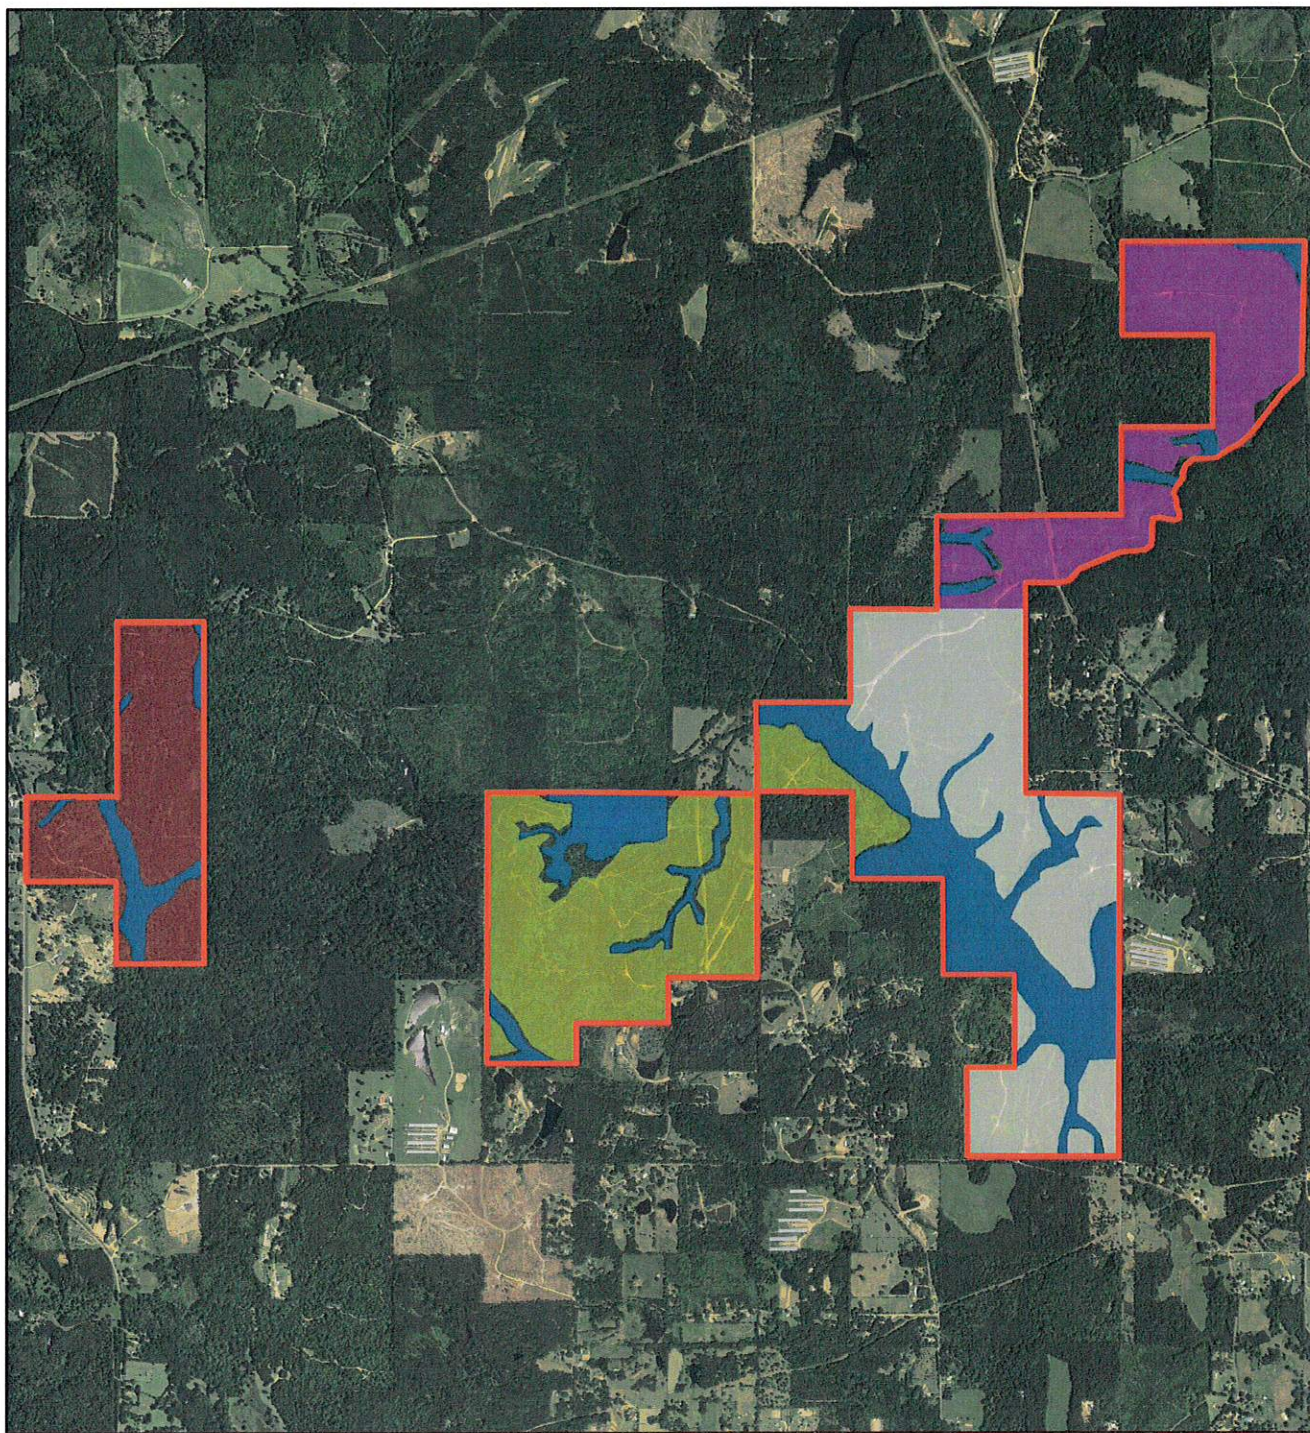

Exhibit A

Aerial Photograph

Legend

-  Property Location
-  Chemical Release 2012 (140 Acres)
-  Chemical Release 2011 (255 Acres)
-  Chemical Release 2010 (188 Acres)
-  Chemical Release 2009 (270 Acres)
-  SMZs

Harmon & Greenwald, Inc.

Chemical Release History

Sections 27, 29, 32, 33, and 34,
Township 19 North, Range 1
East, Union Parish, Louisiana.

1 inch = 2,667 feet