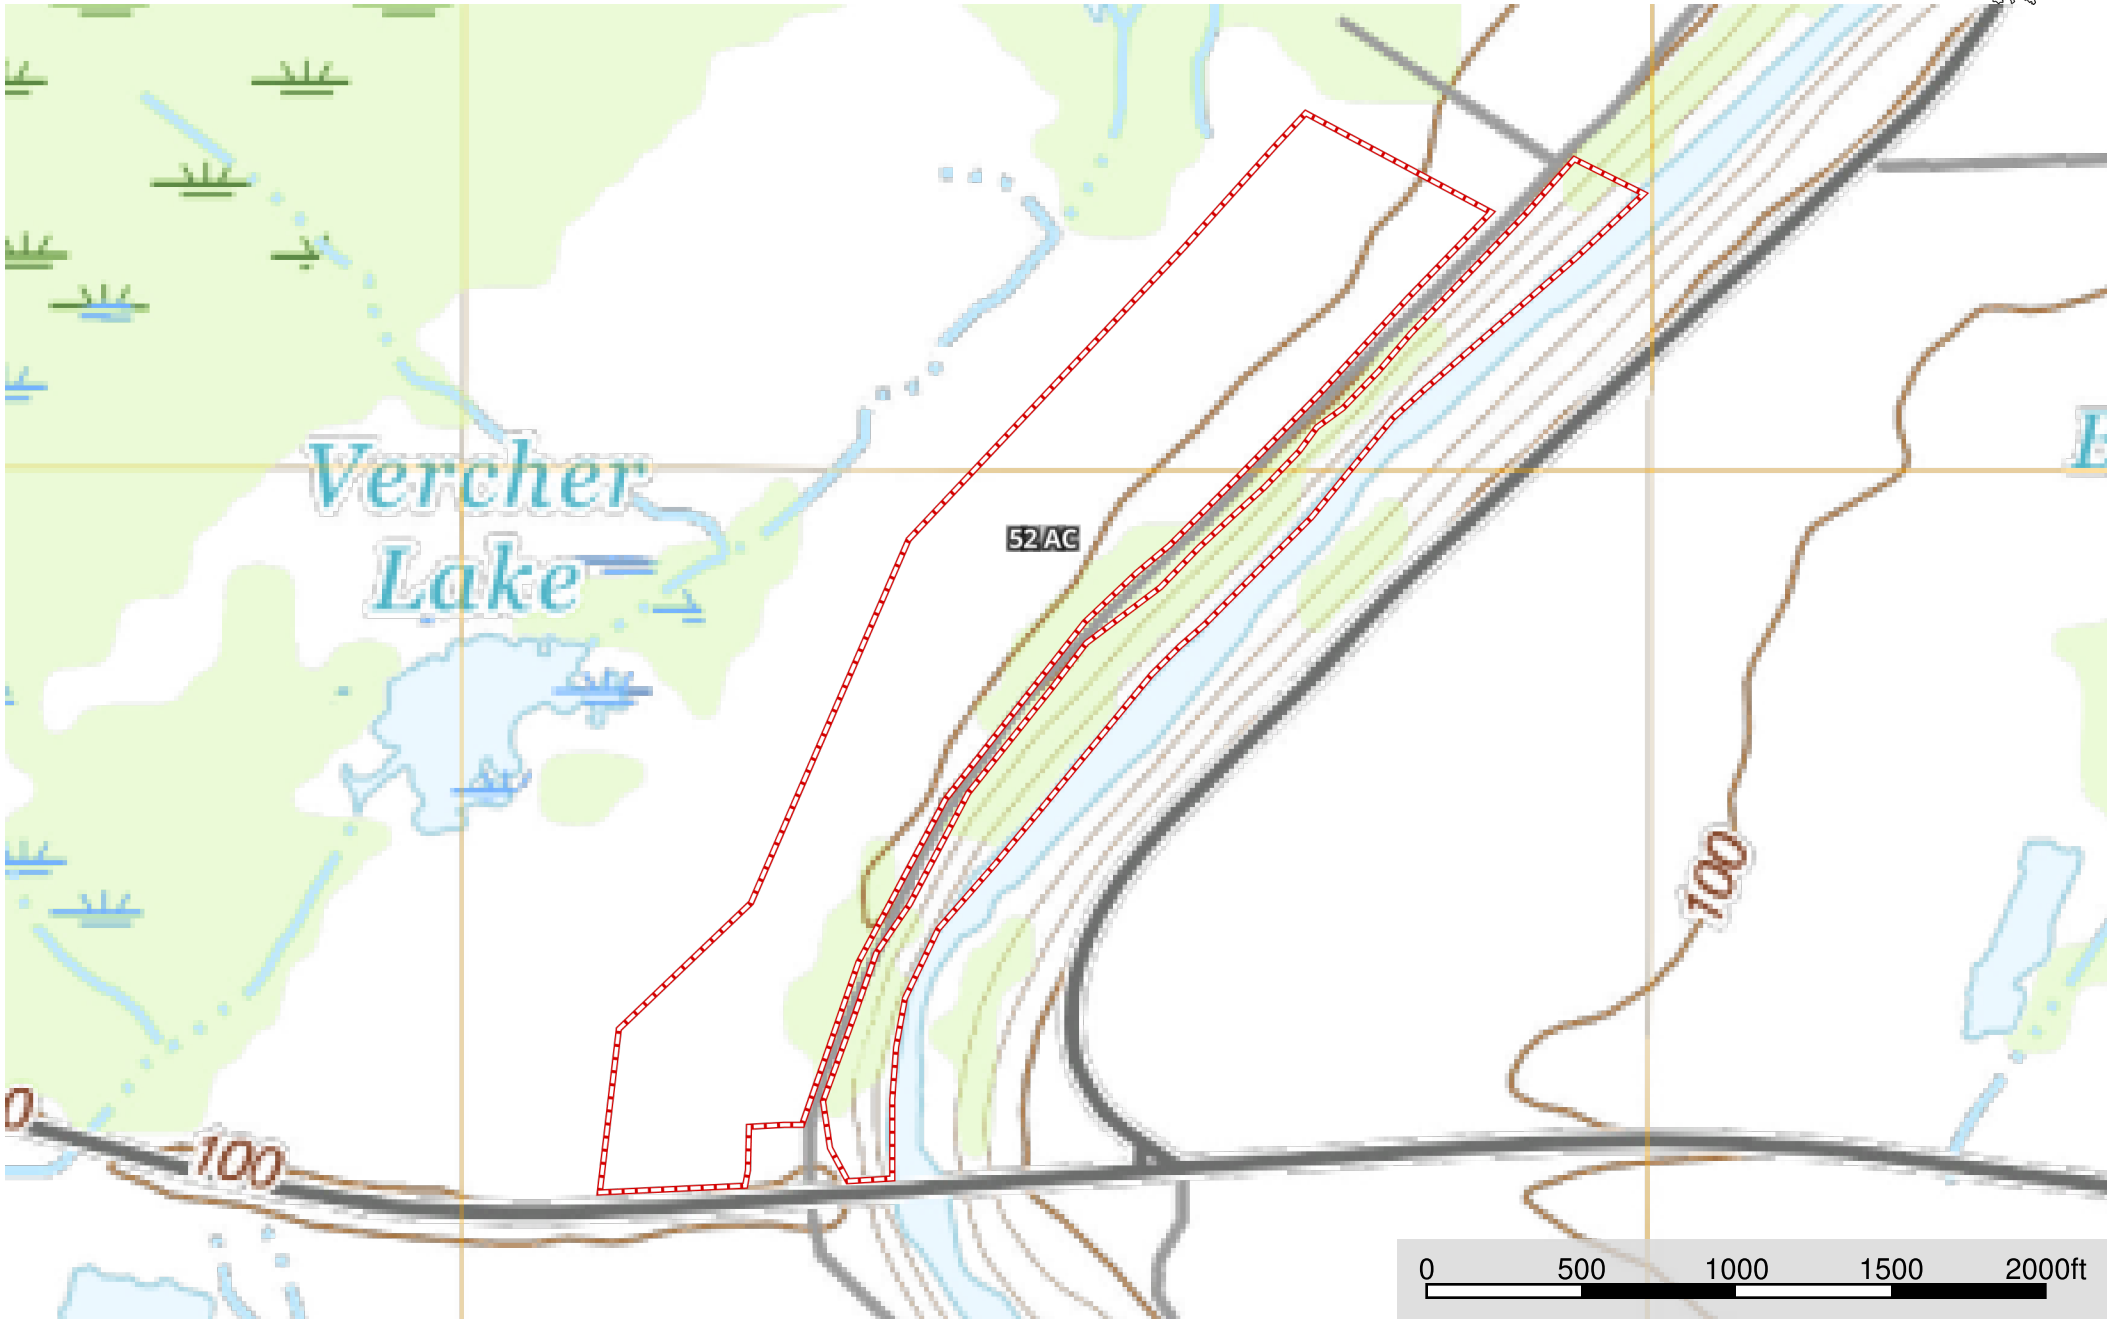

Allbritton Cattle - CoCo Bed Rd.
Natchitoches Parish, Natchitoches Parish, Louisiana, 52 AC +/-

 Boundary