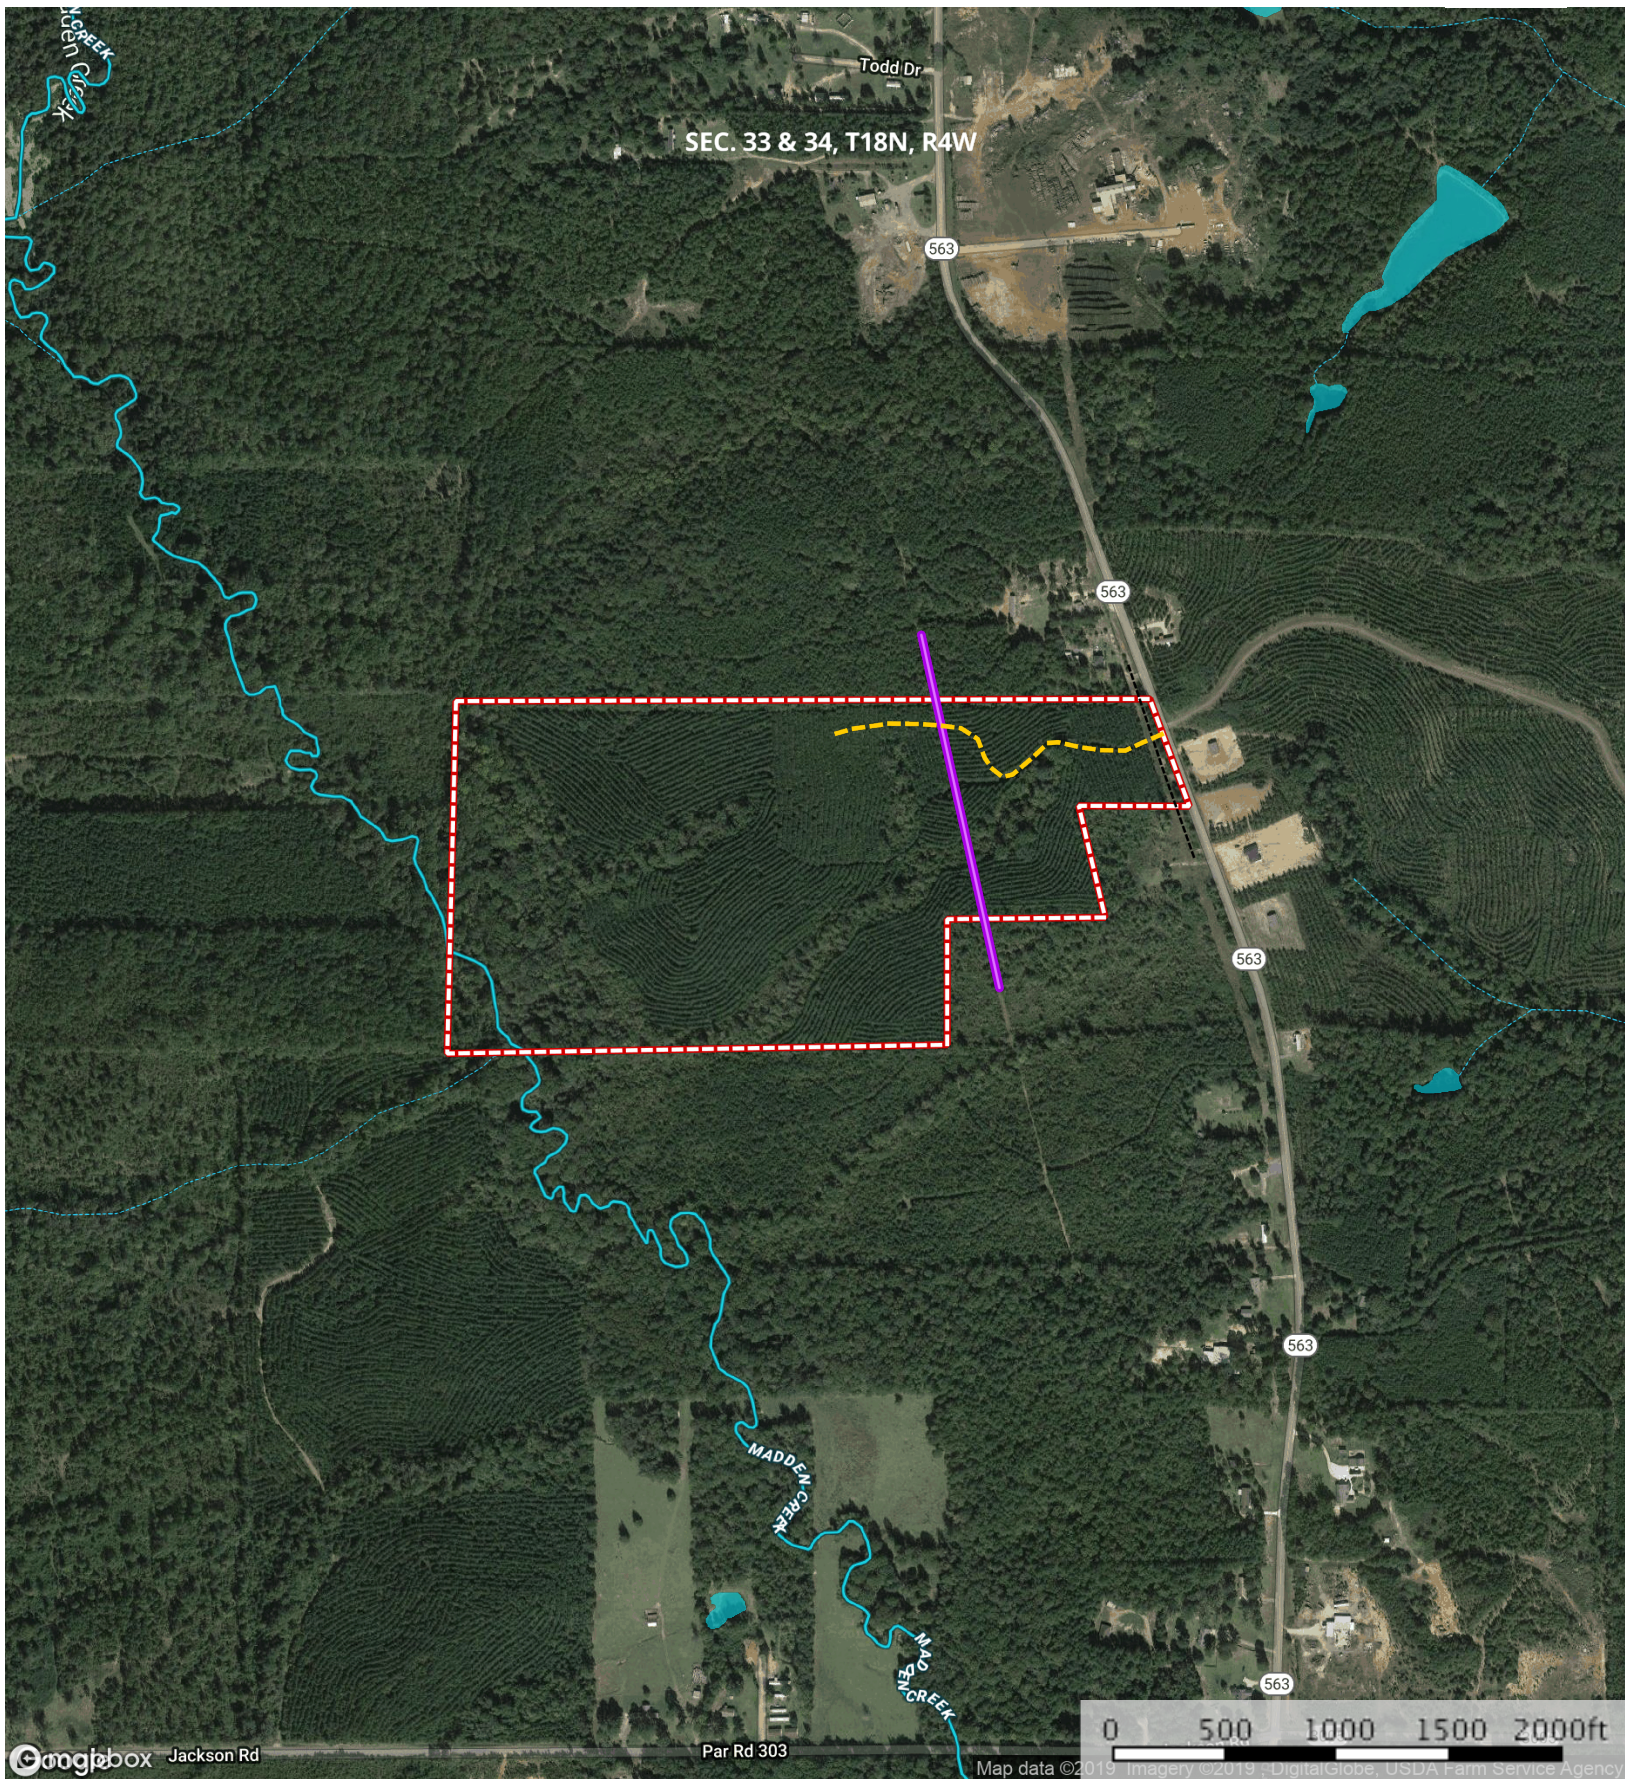

WNR (Madden Creek)(22061Hb019)

Lincoln Parish, Louisiana, 70 AC +/-

Map data ©2019 Imagery ©2019 DigitalGlobe, USDA Farm Service Agency

- Road / Trail
- Transmission Line
- Pipeline
- Madden Creek Tract
- - - - - Stream, Intermittent
- River/Creek
- Water Body