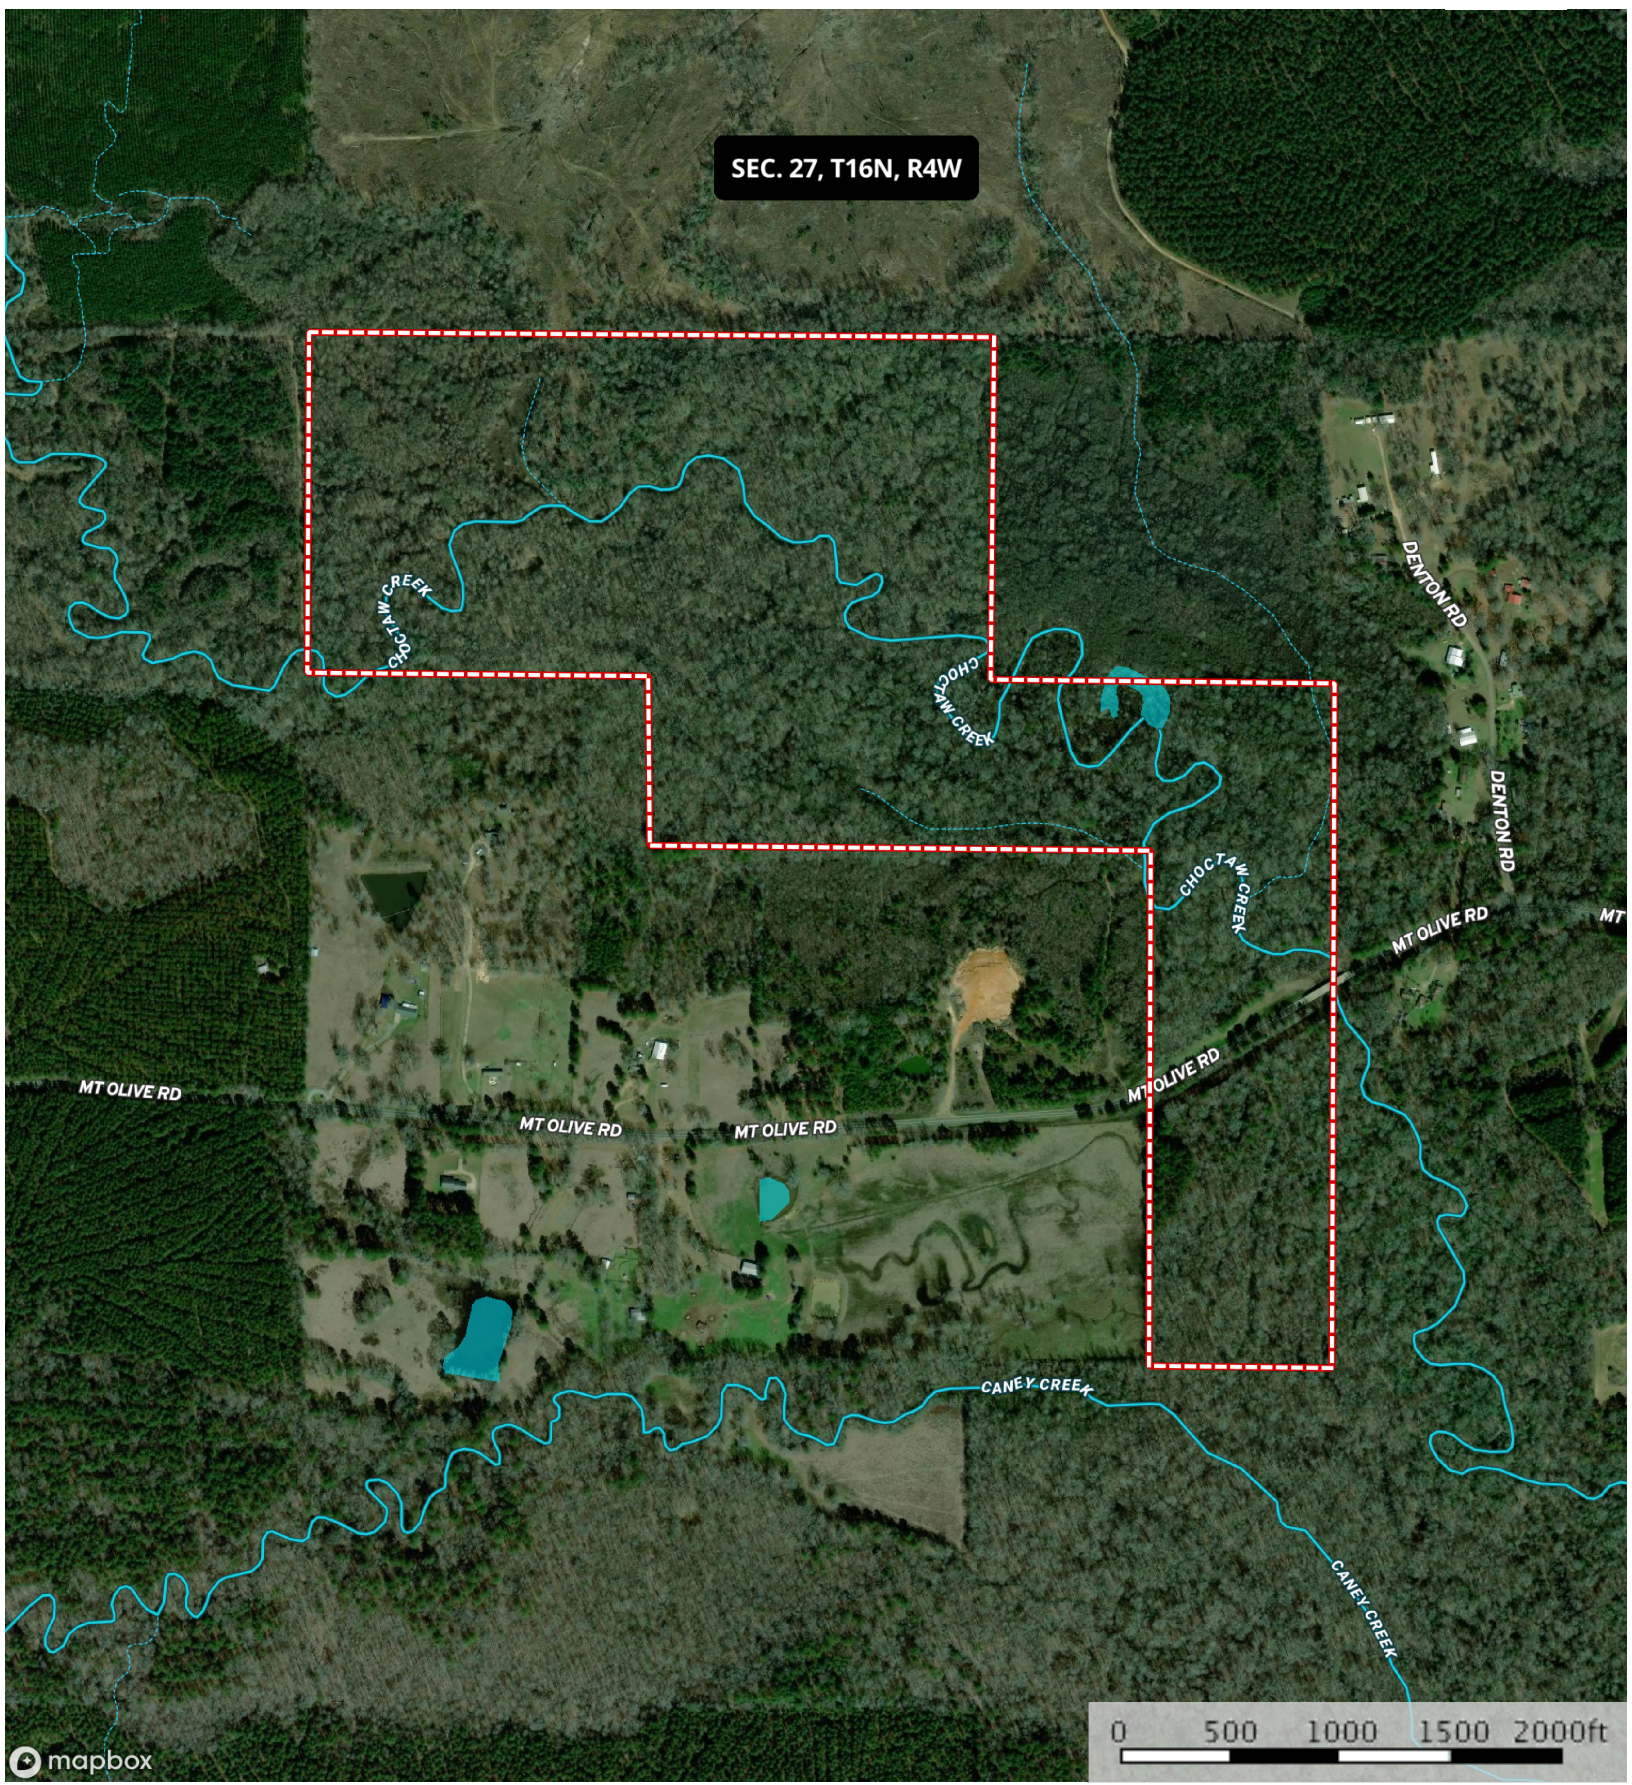

WNR (Choctaw Creek)(22049Sp009)
Jackson Parish, Louisiana, 155 AC +/-

SEC. 27, T16N, R4W

mapbox

0 500 1000 1500 2000ft

- Choctaw Creek
- Stream, Intermittent
- River/Creek
- Water Body