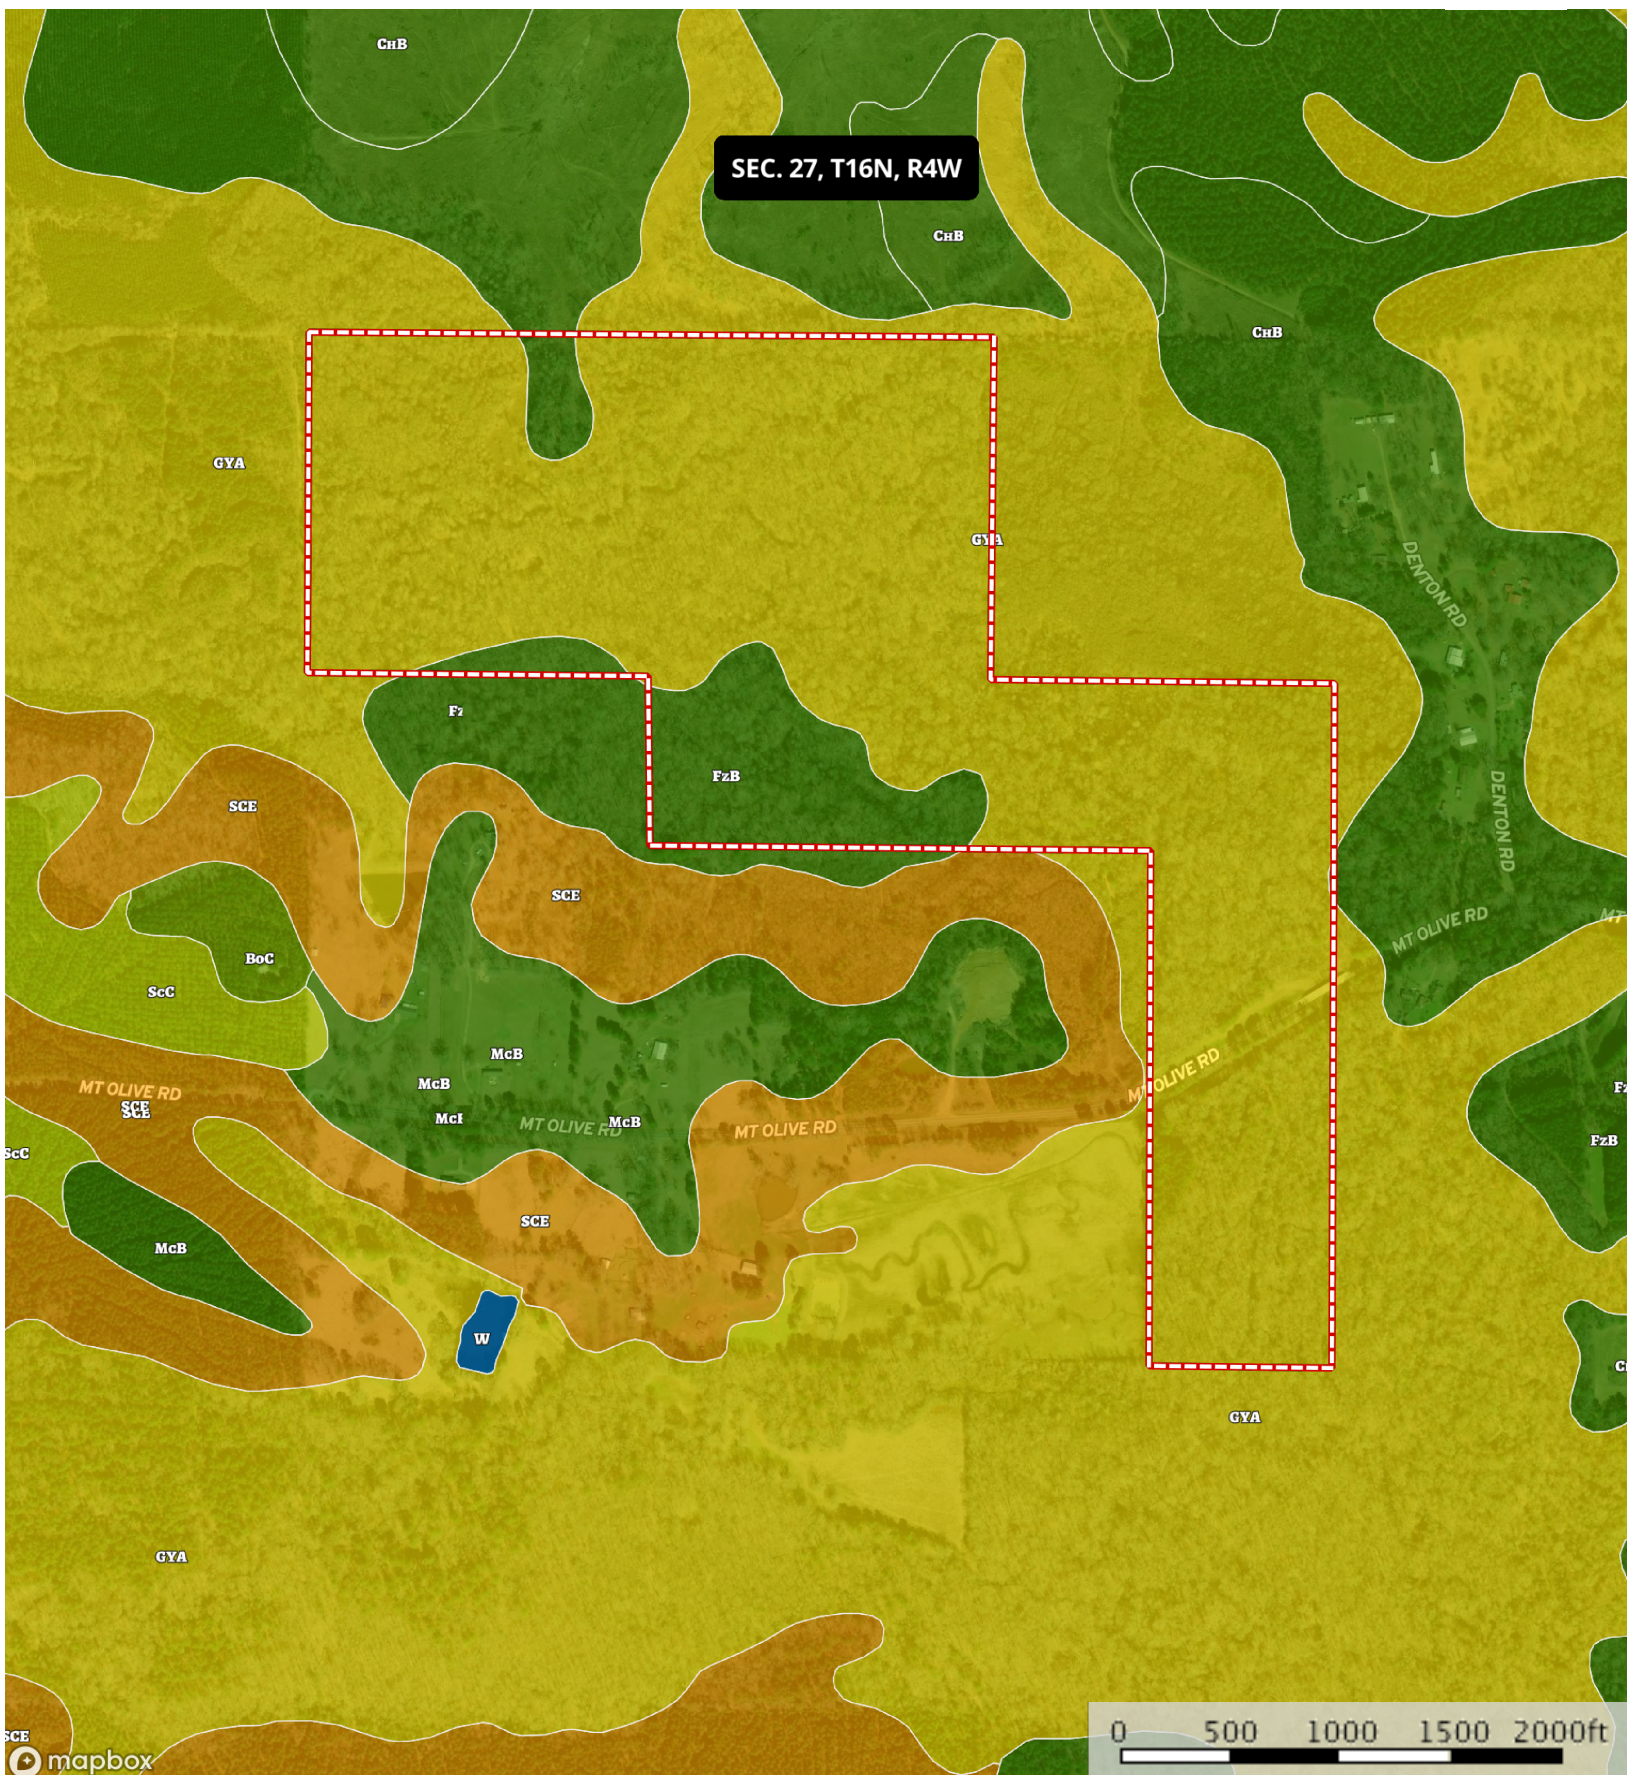

WNR (Choctaw Creek)(22049Sp009)  
Jackson Parish, Louisiana, 155 AC +/-

SEC. 27, T16N, R4W

Choctaw Creek