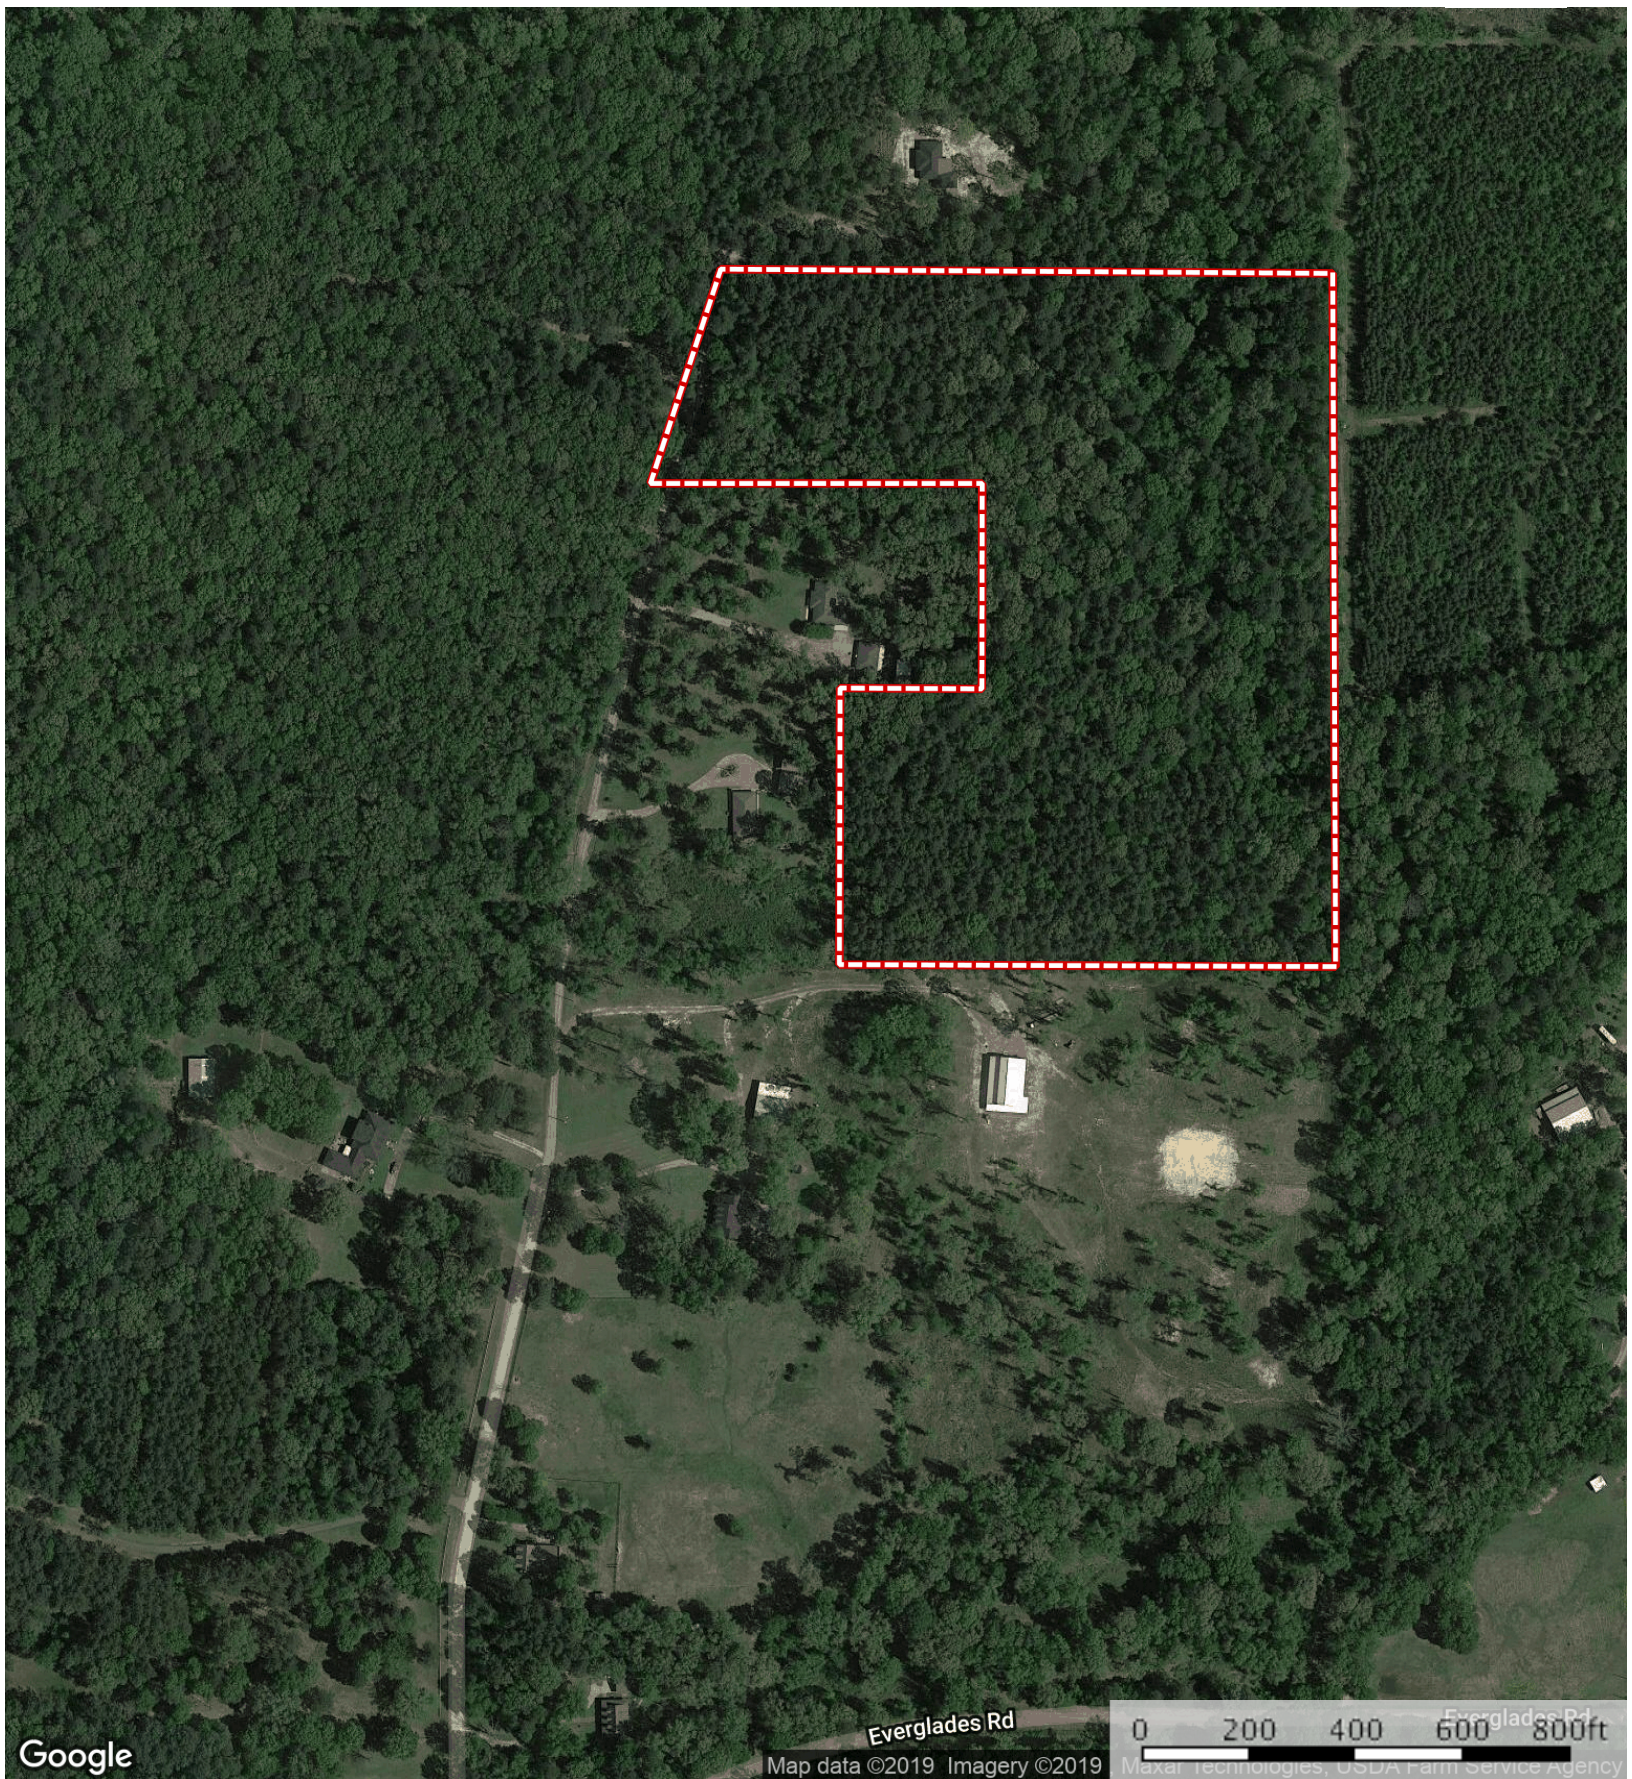

Bishop Lane Tract (East)

Morehouse Parish, Louisiana, 20 AC +/-

Google

Everglades Rd
Map data ©2019 Imagery ©2019

0 200 400 600 800ft
Everglades Rd
Maxar technologies, USDA Farm Service Agency

Bishop Lane Tract