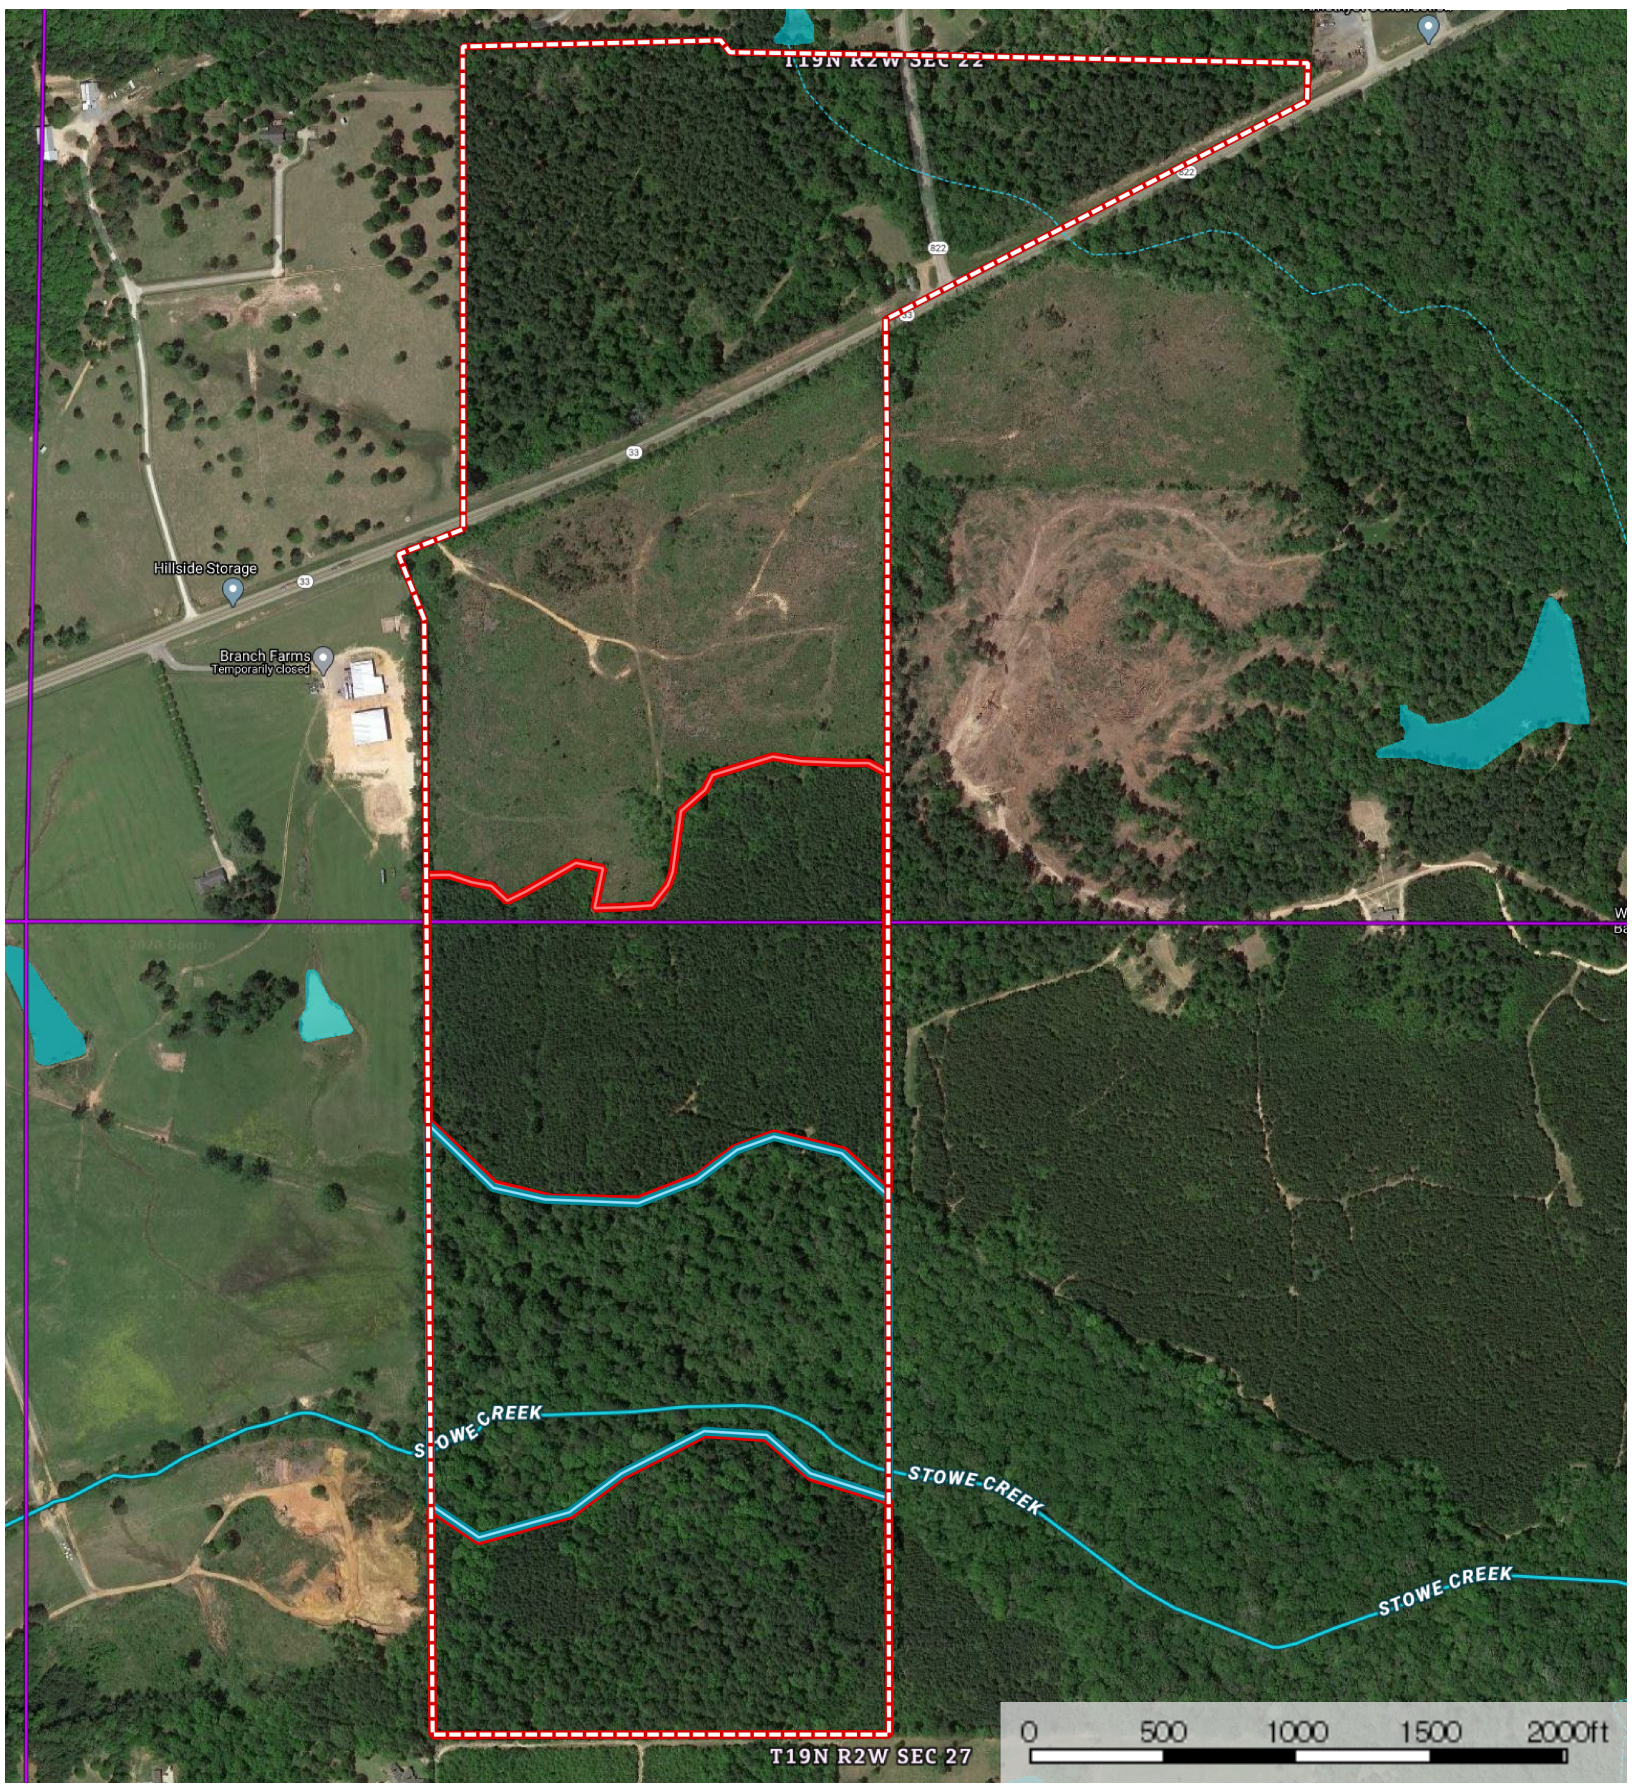

Fallin Farm (remaining acreage)

Lincoln Parish, Louisiana, 175 AC +/-

- Boundary
- Hardwood Area
- Pine Area
- Stream, Intermittent
- River/Creek
- Water Body