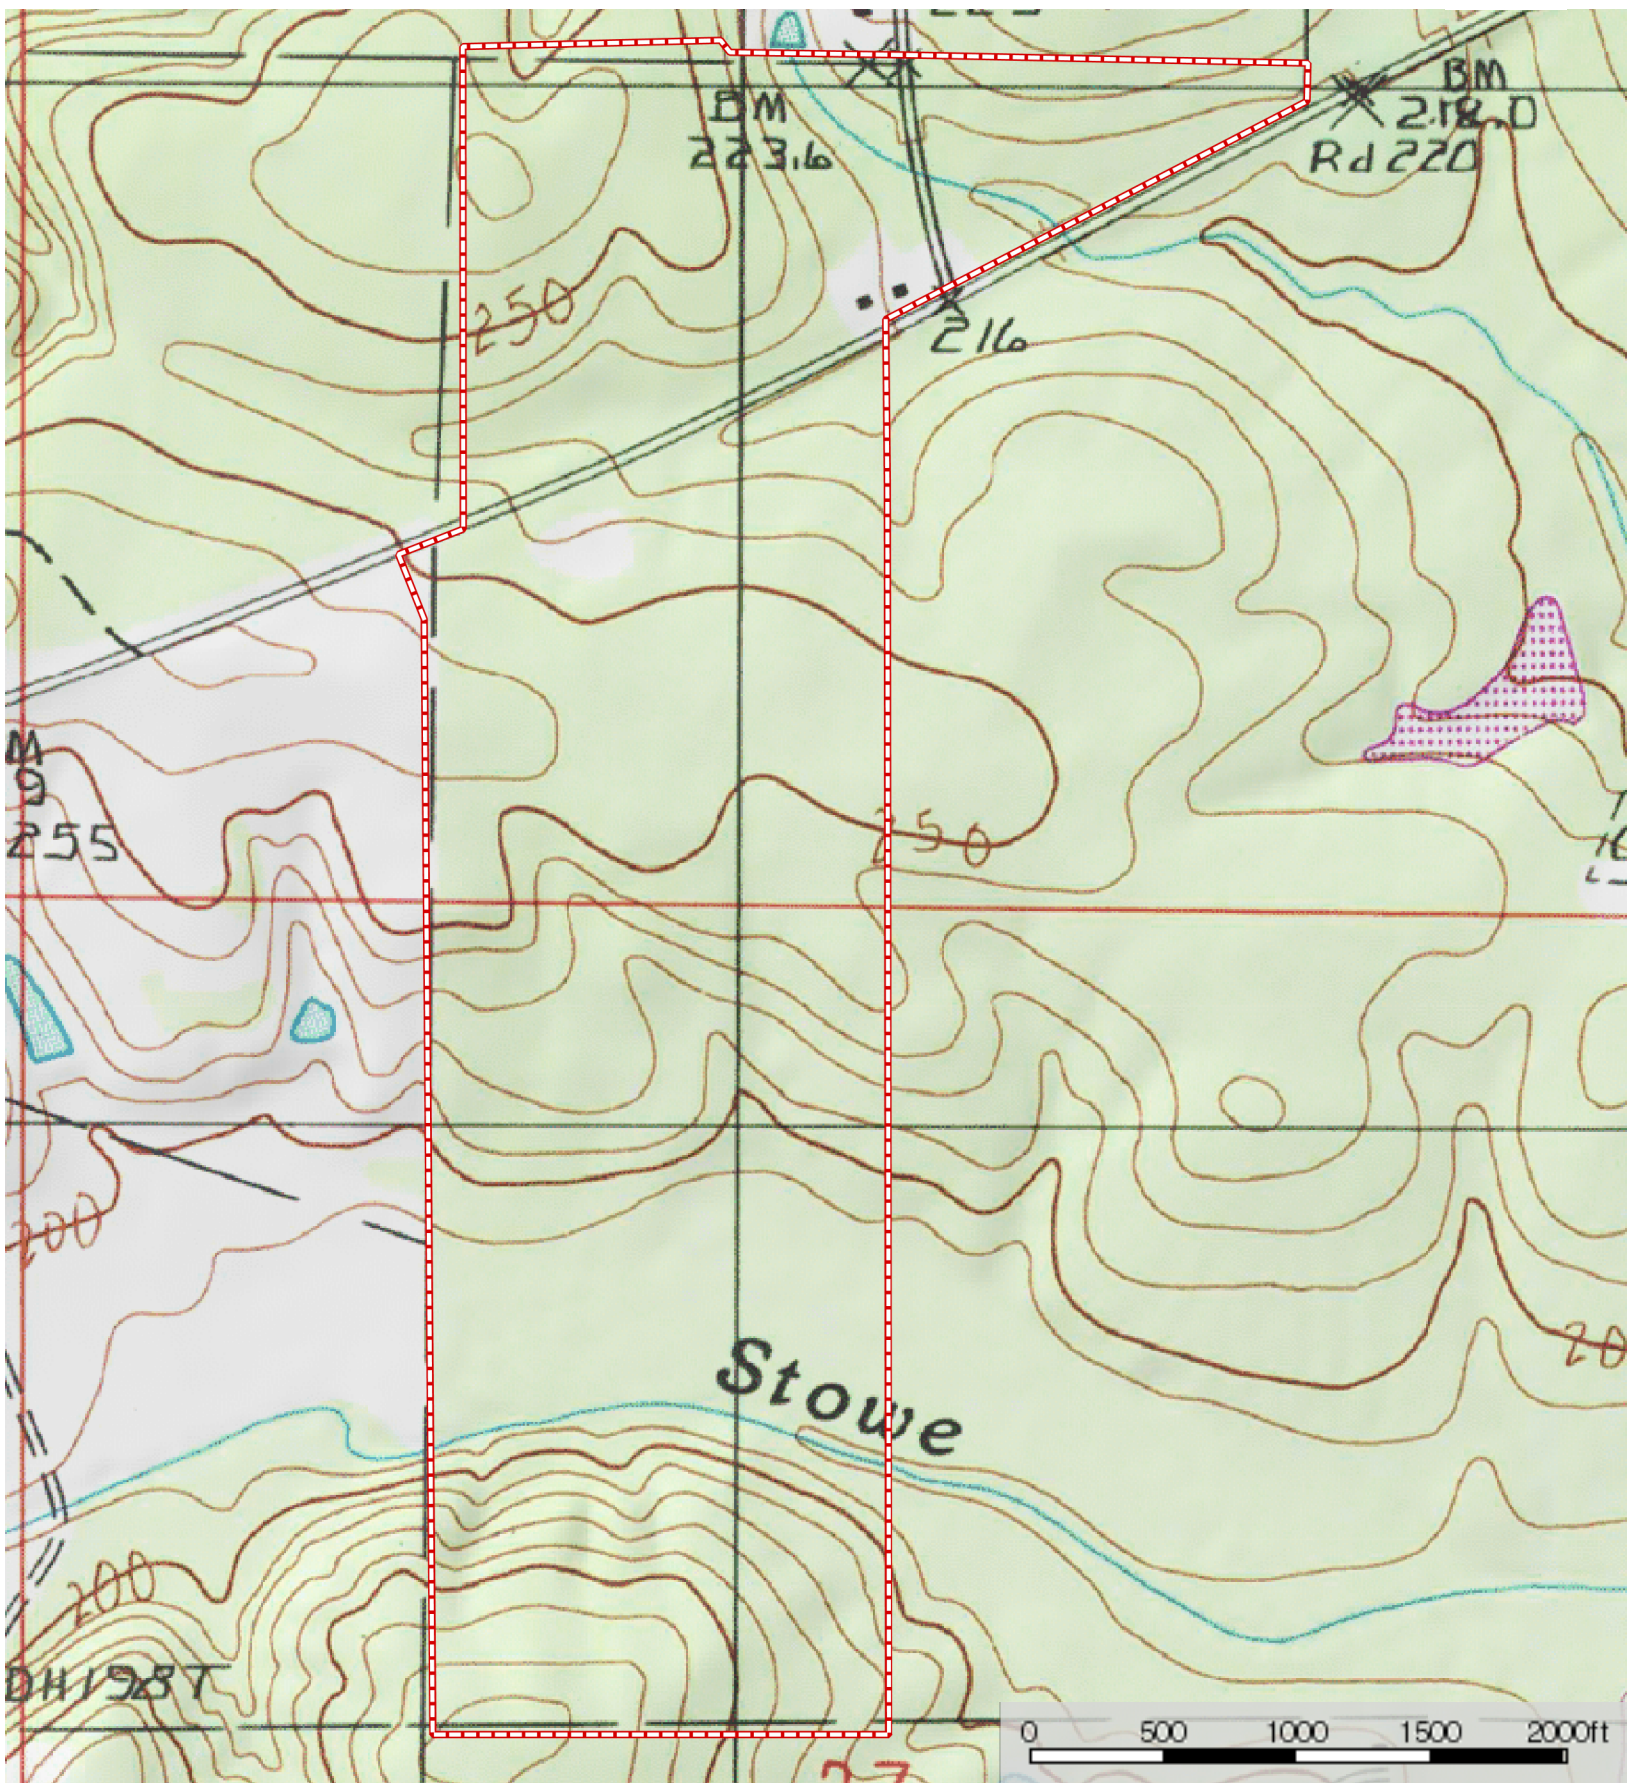

Fallin Farm (remaining acreage)
Lincoln Parish, Louisiana, 175 AC +/-

 Boundary