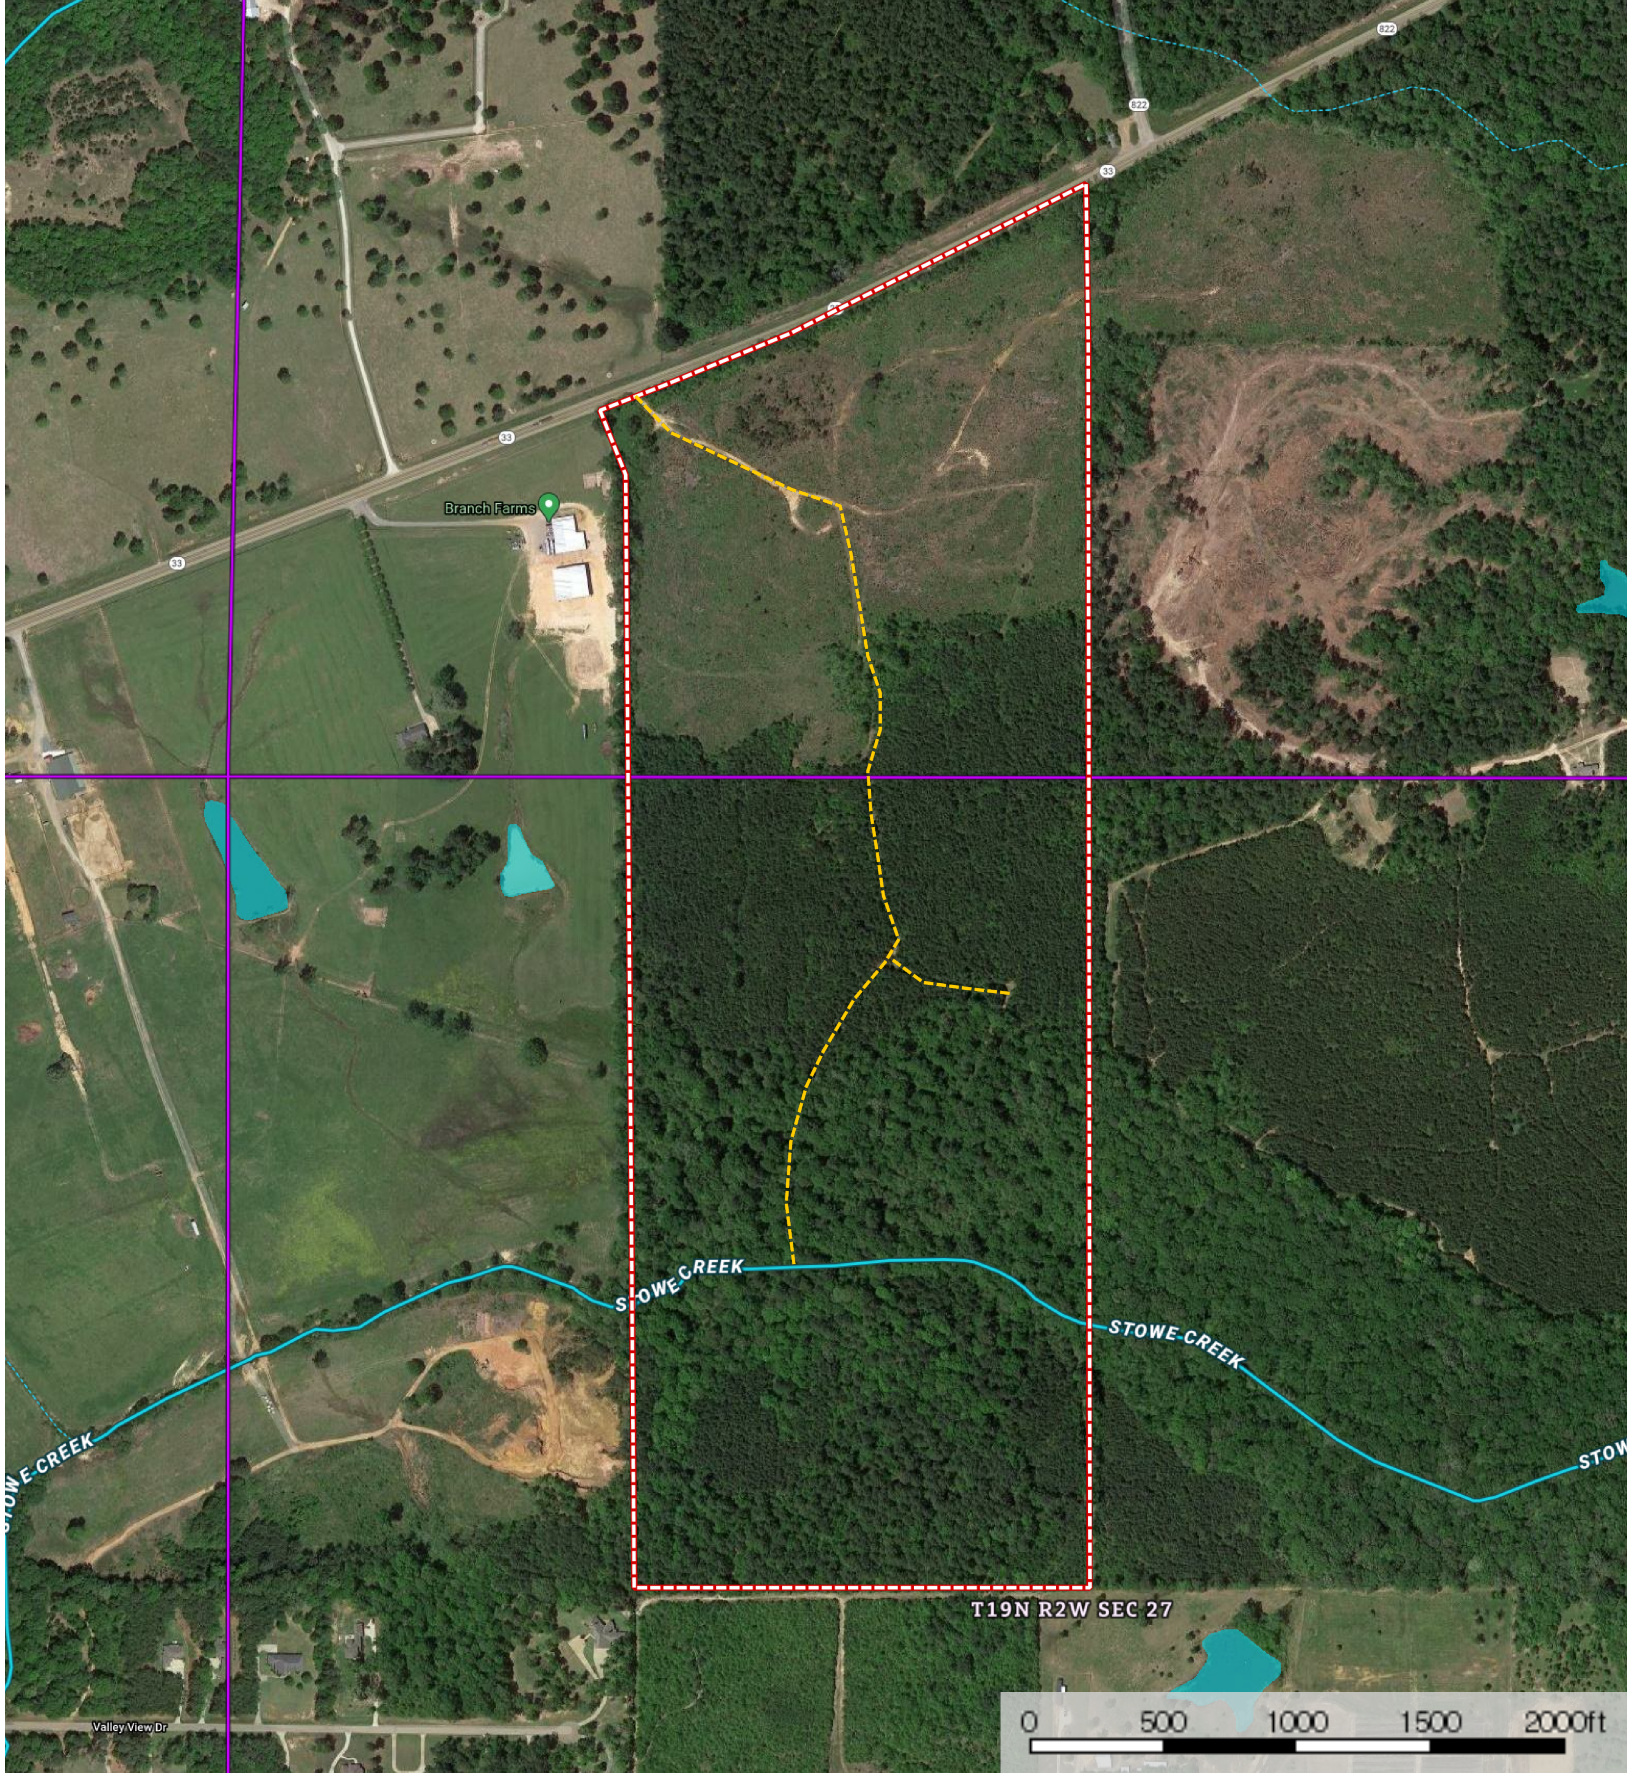

Fallin Farm South

Lincoln Parish, Louisiana, 135 AC +/-

- Road / Trail
- Boundary
- .-.- Stream, Intermittent
- River/Creek
- Water Body