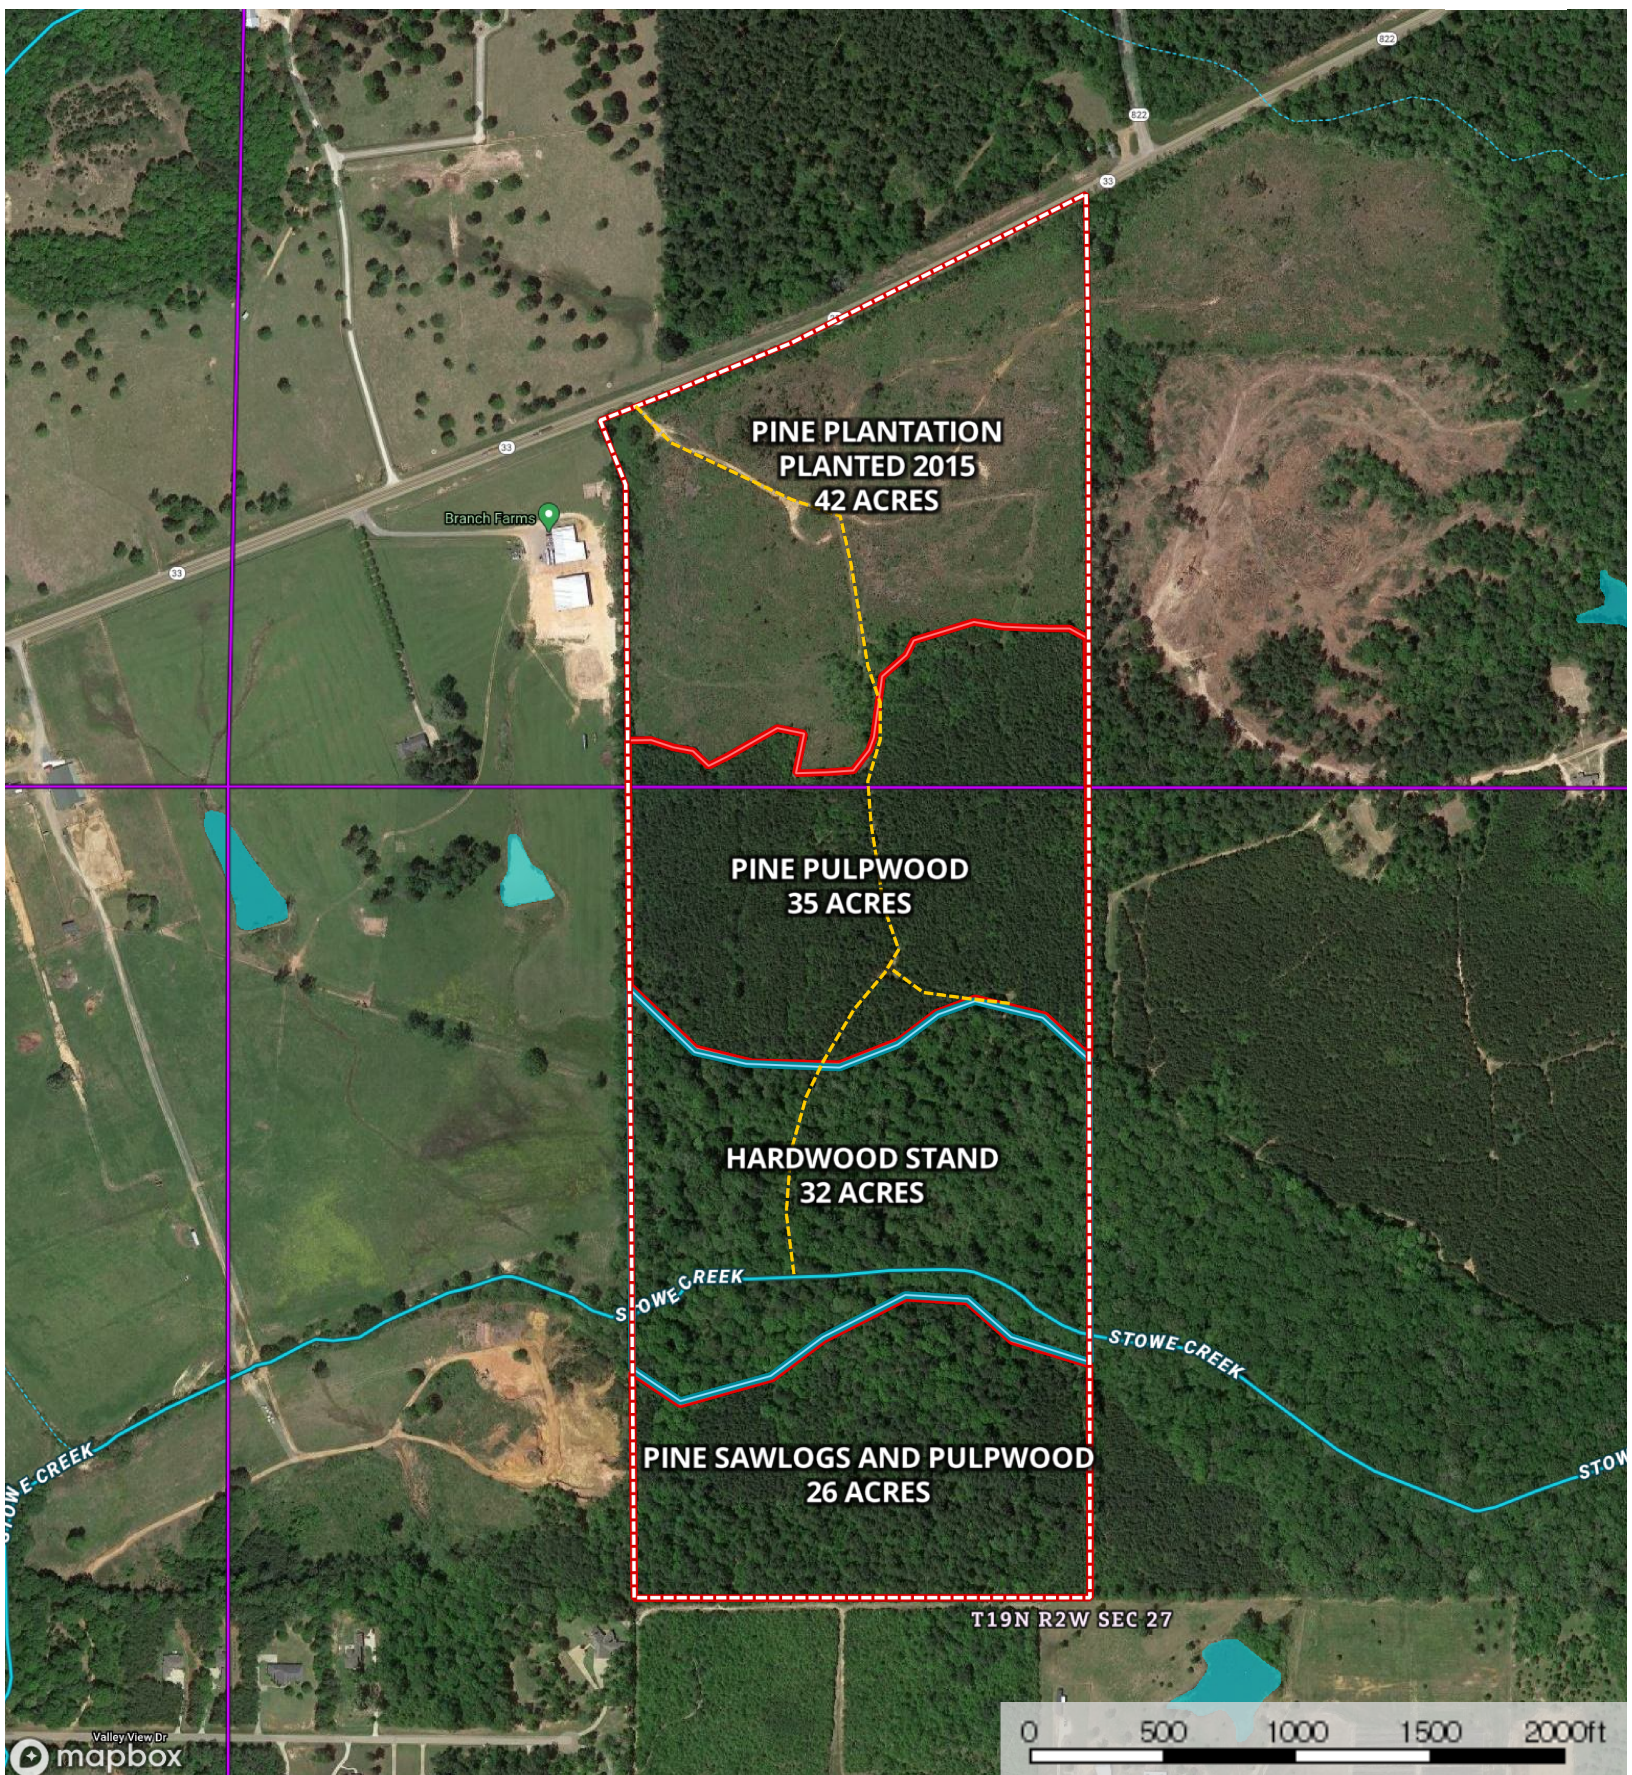

# Fallin Farm South

Lincoln Parish, Louisiana, 135 AC +/-

**PINE PLANTATION  
PLANTED 2015  
42 ACRES**

**PINE PULPWOOD  
35 ACRES**

**HARDWOOD STAND  
32 ACRES**

**PINE SAWLOGS AND PULPWOOD  
26 ACRES**

T19N R2W SEC 27

- Road / Trail
- Boundary
- Hardwood Area
- Pine Area
- Stream, Intermittent
- River/Creek
- Water Body