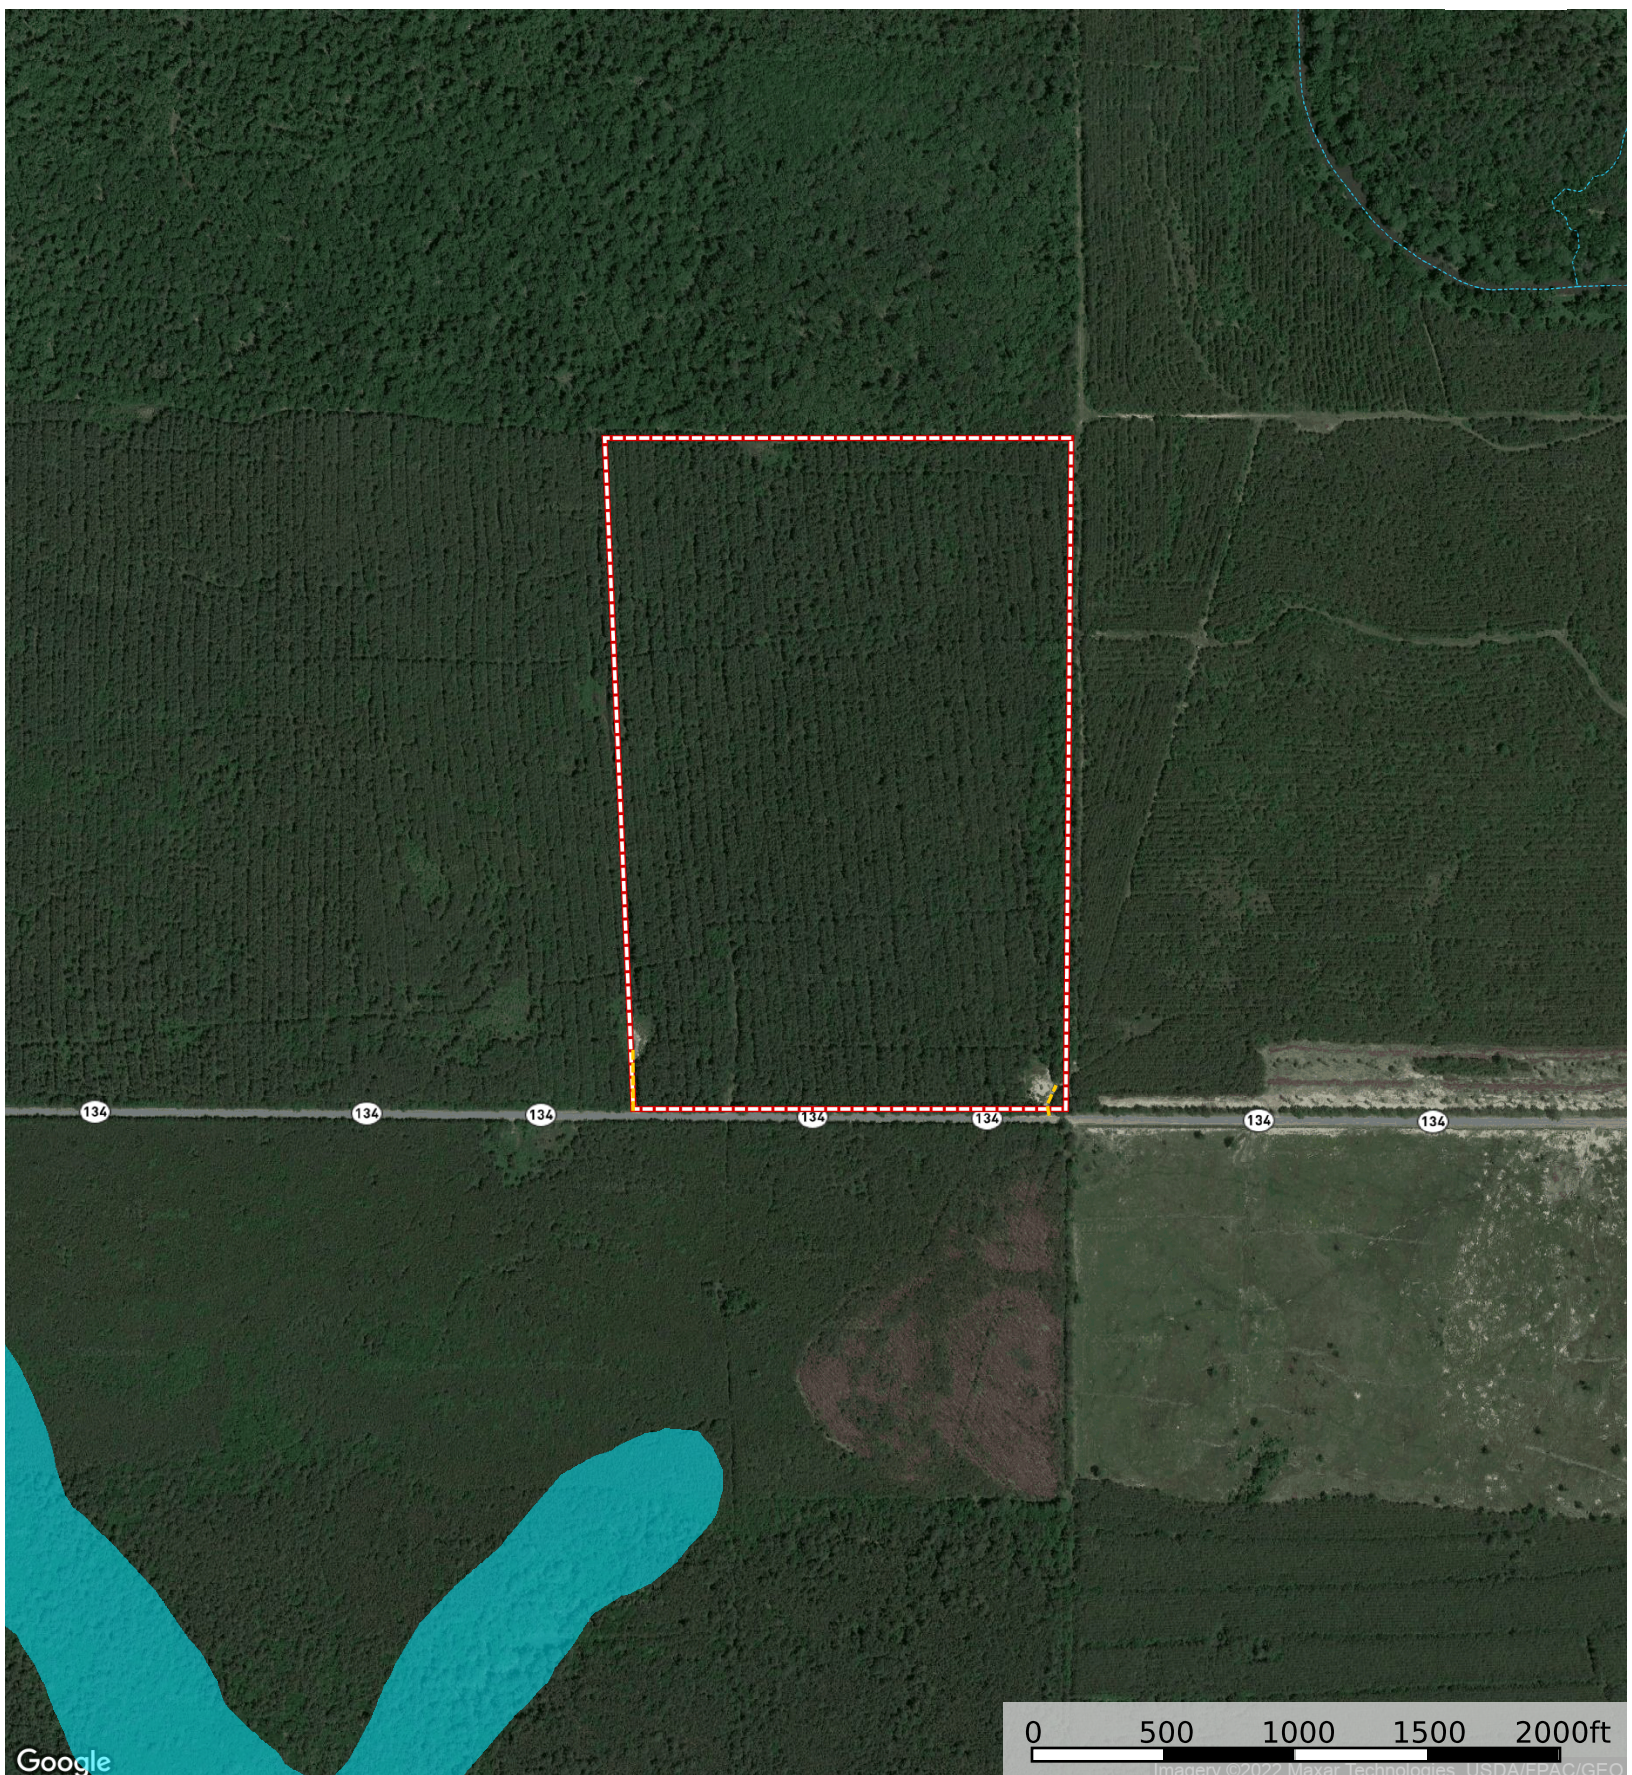

# Superior Pine Products (Hwy 134 East)

Ouachita Parish, Louisiana, 100 AC +/-

- Road / Trail
- Boundary
- Stream, Intermittent
- River/Creek
- Water Body