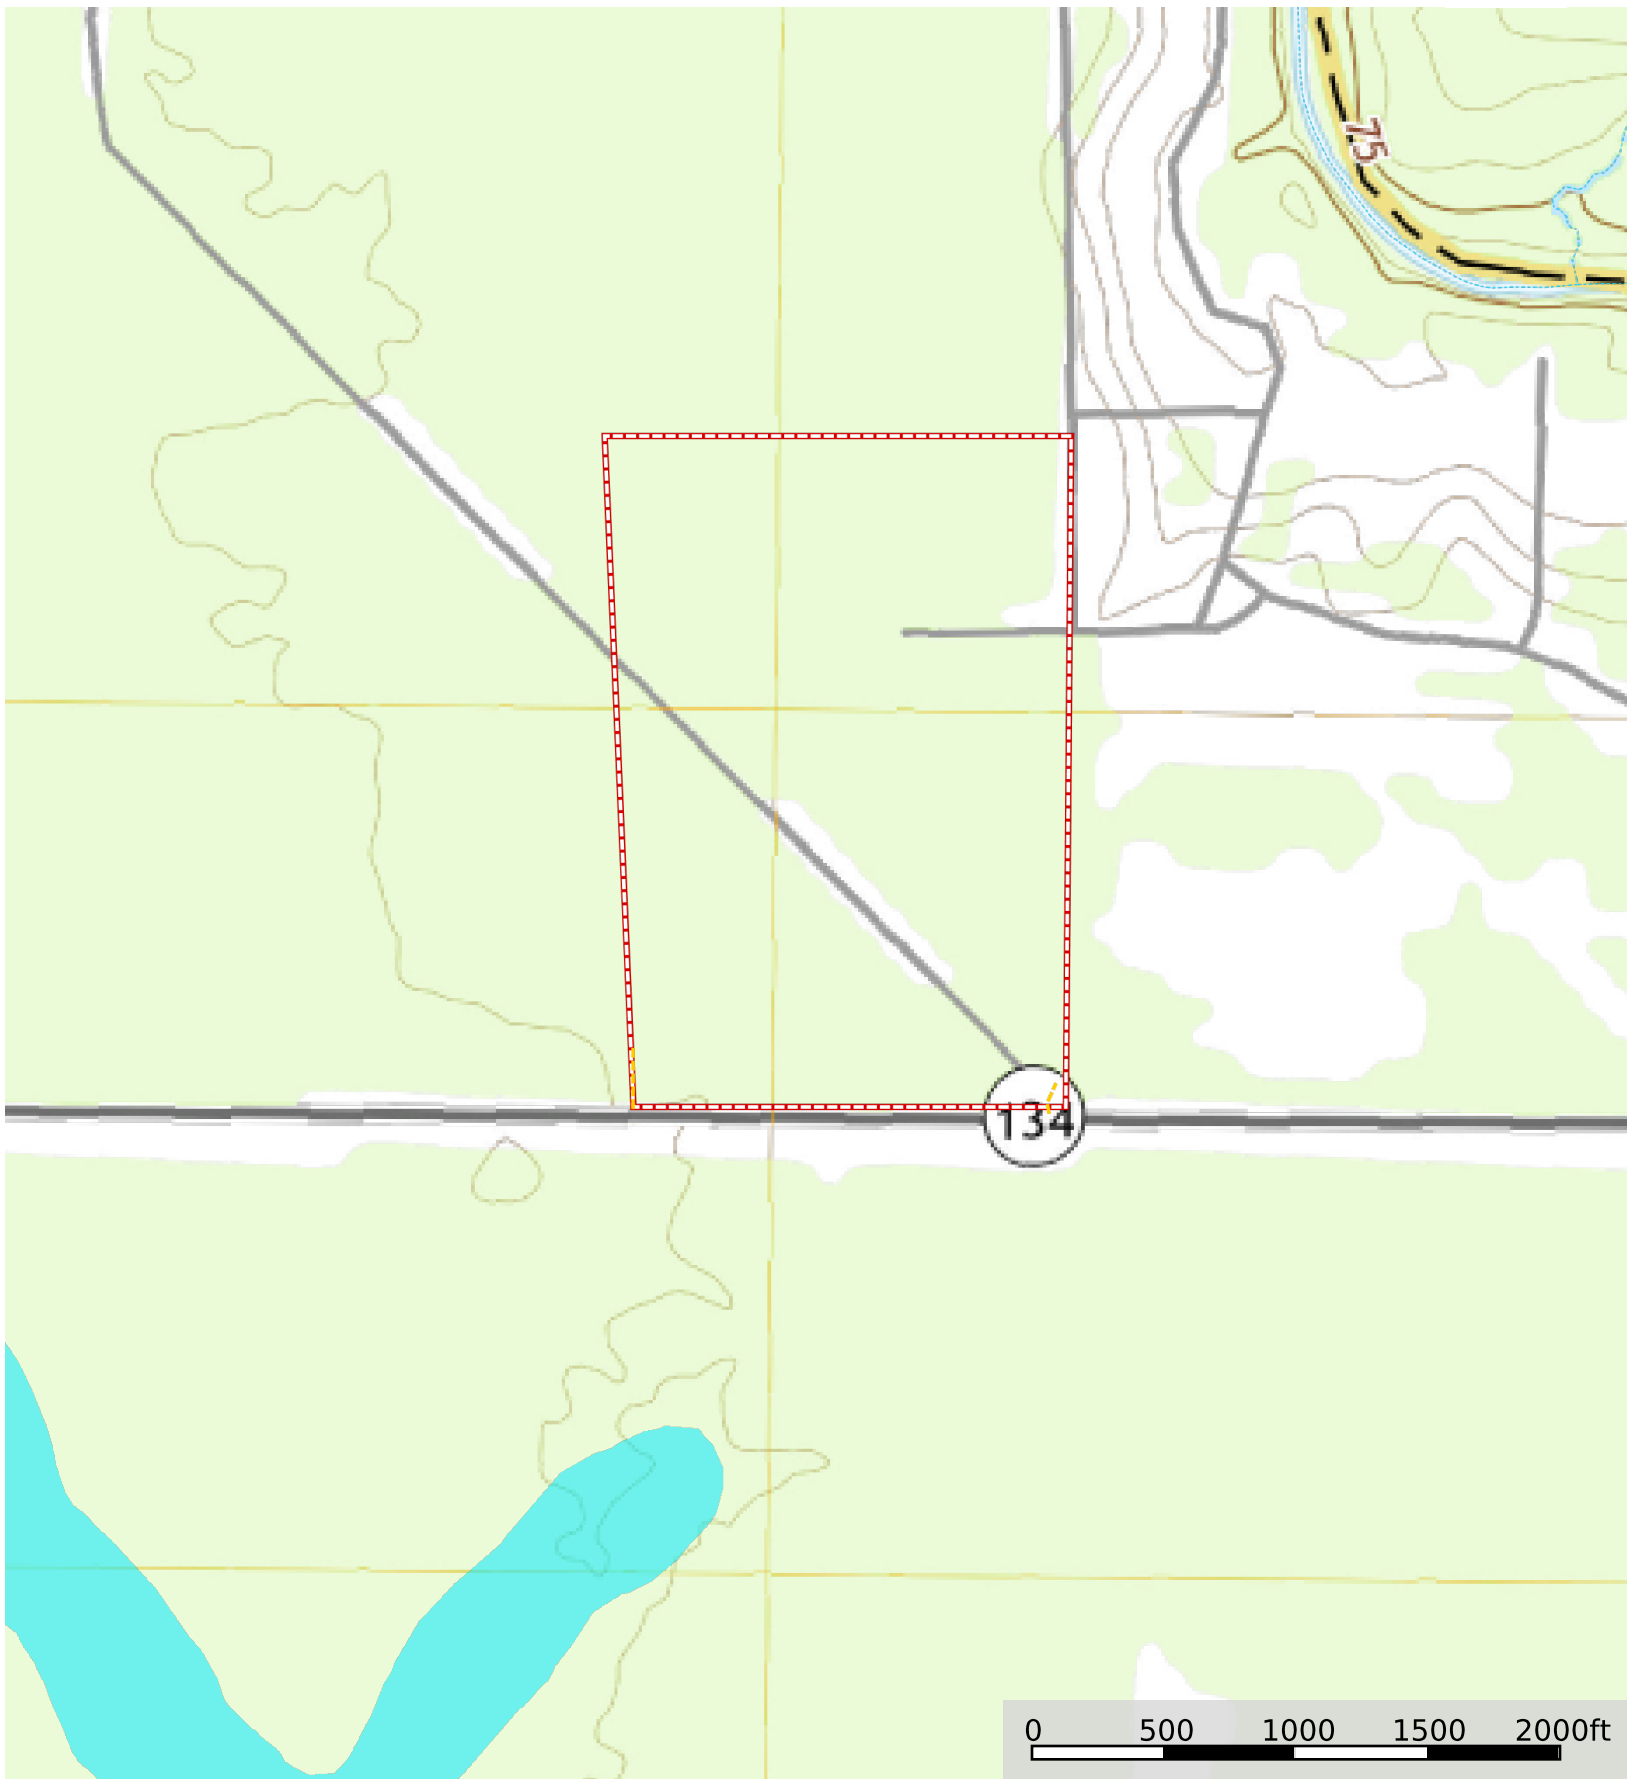

# Superior Pine Products (Hwy 134 East)

Ouachita Parish, Louisiana, 100 AC +/-

- Road / Trail
- Boundary
- Stream, Intermittent
- River/Creek
- Water Body