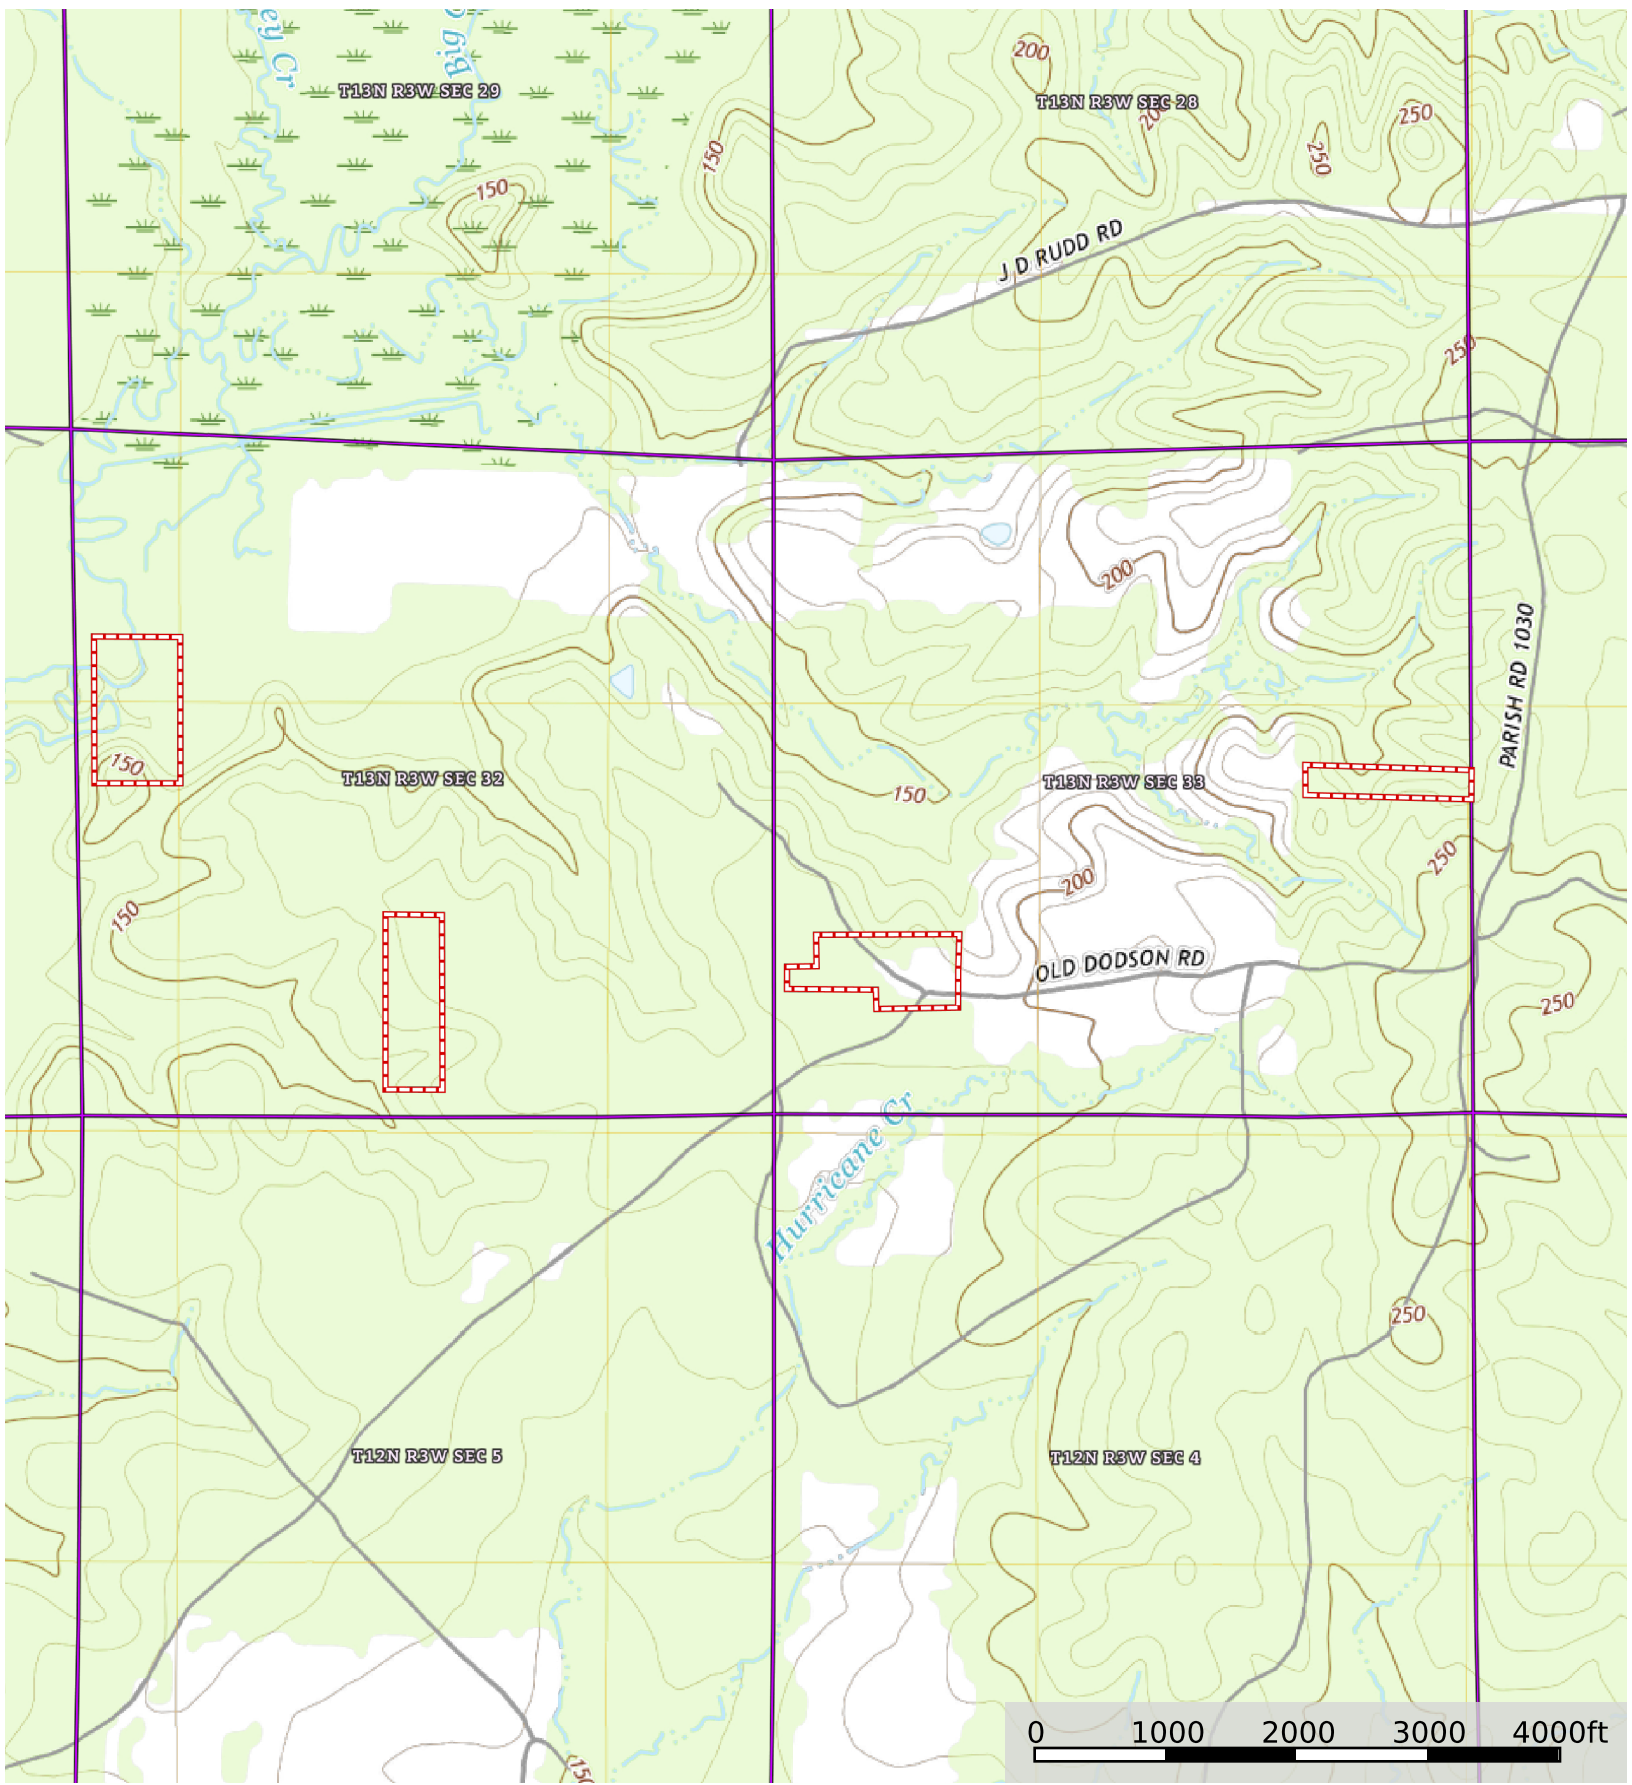

Dodson Tracts

Winn Parish, Louisiana, 49.75 AC +/-

 Boundary