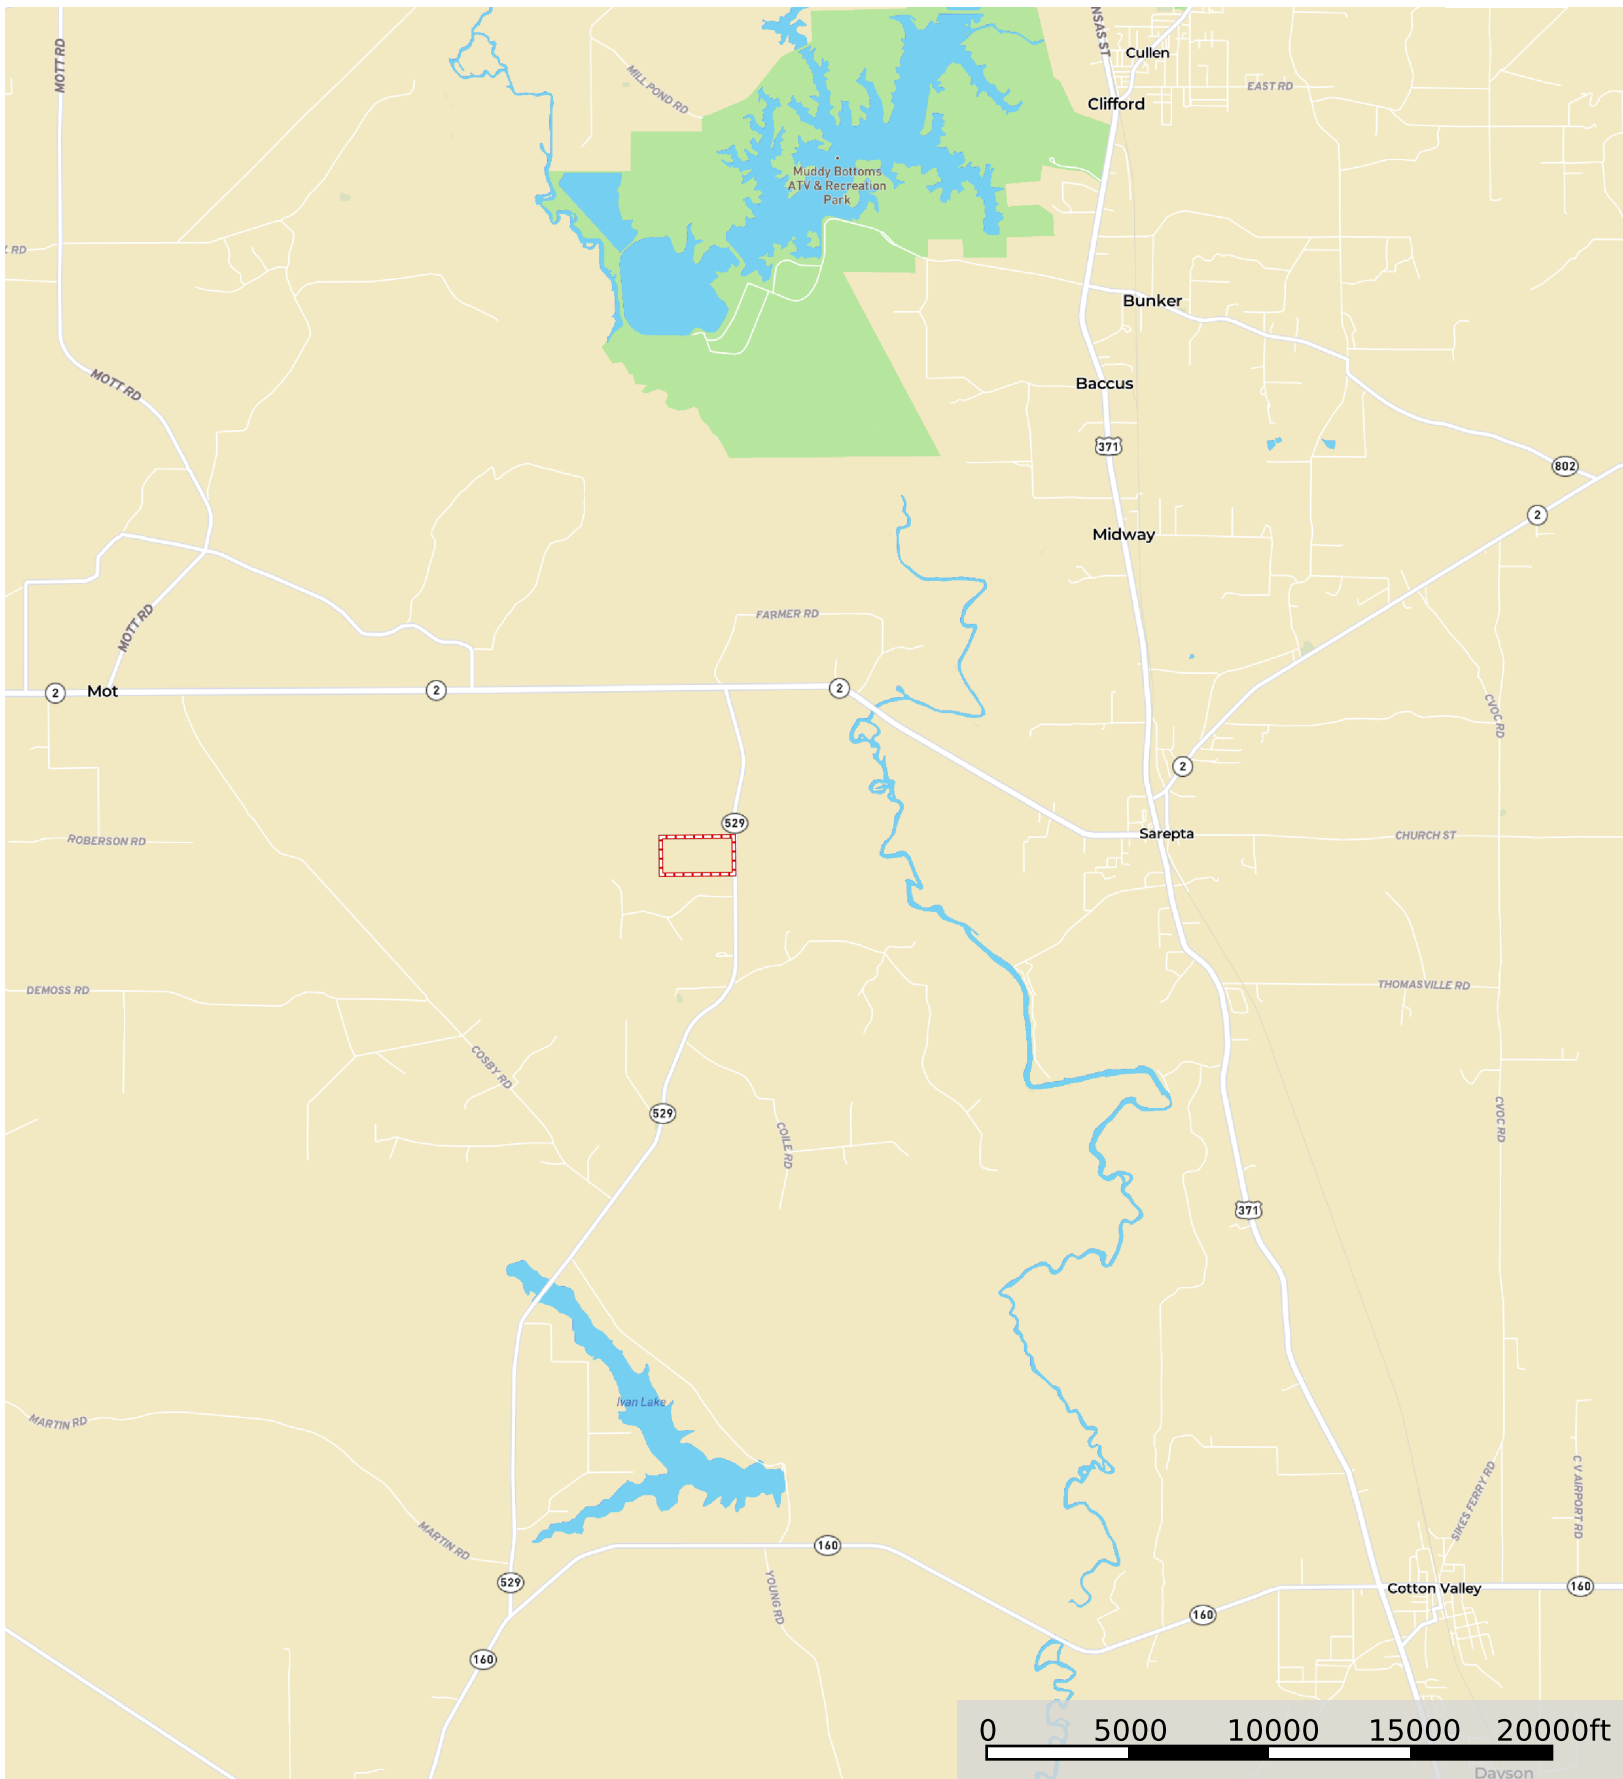

Emma Cemetery Rd Tract

Bossier Parish, Louisiana, 80 AC +/-

 Boundary