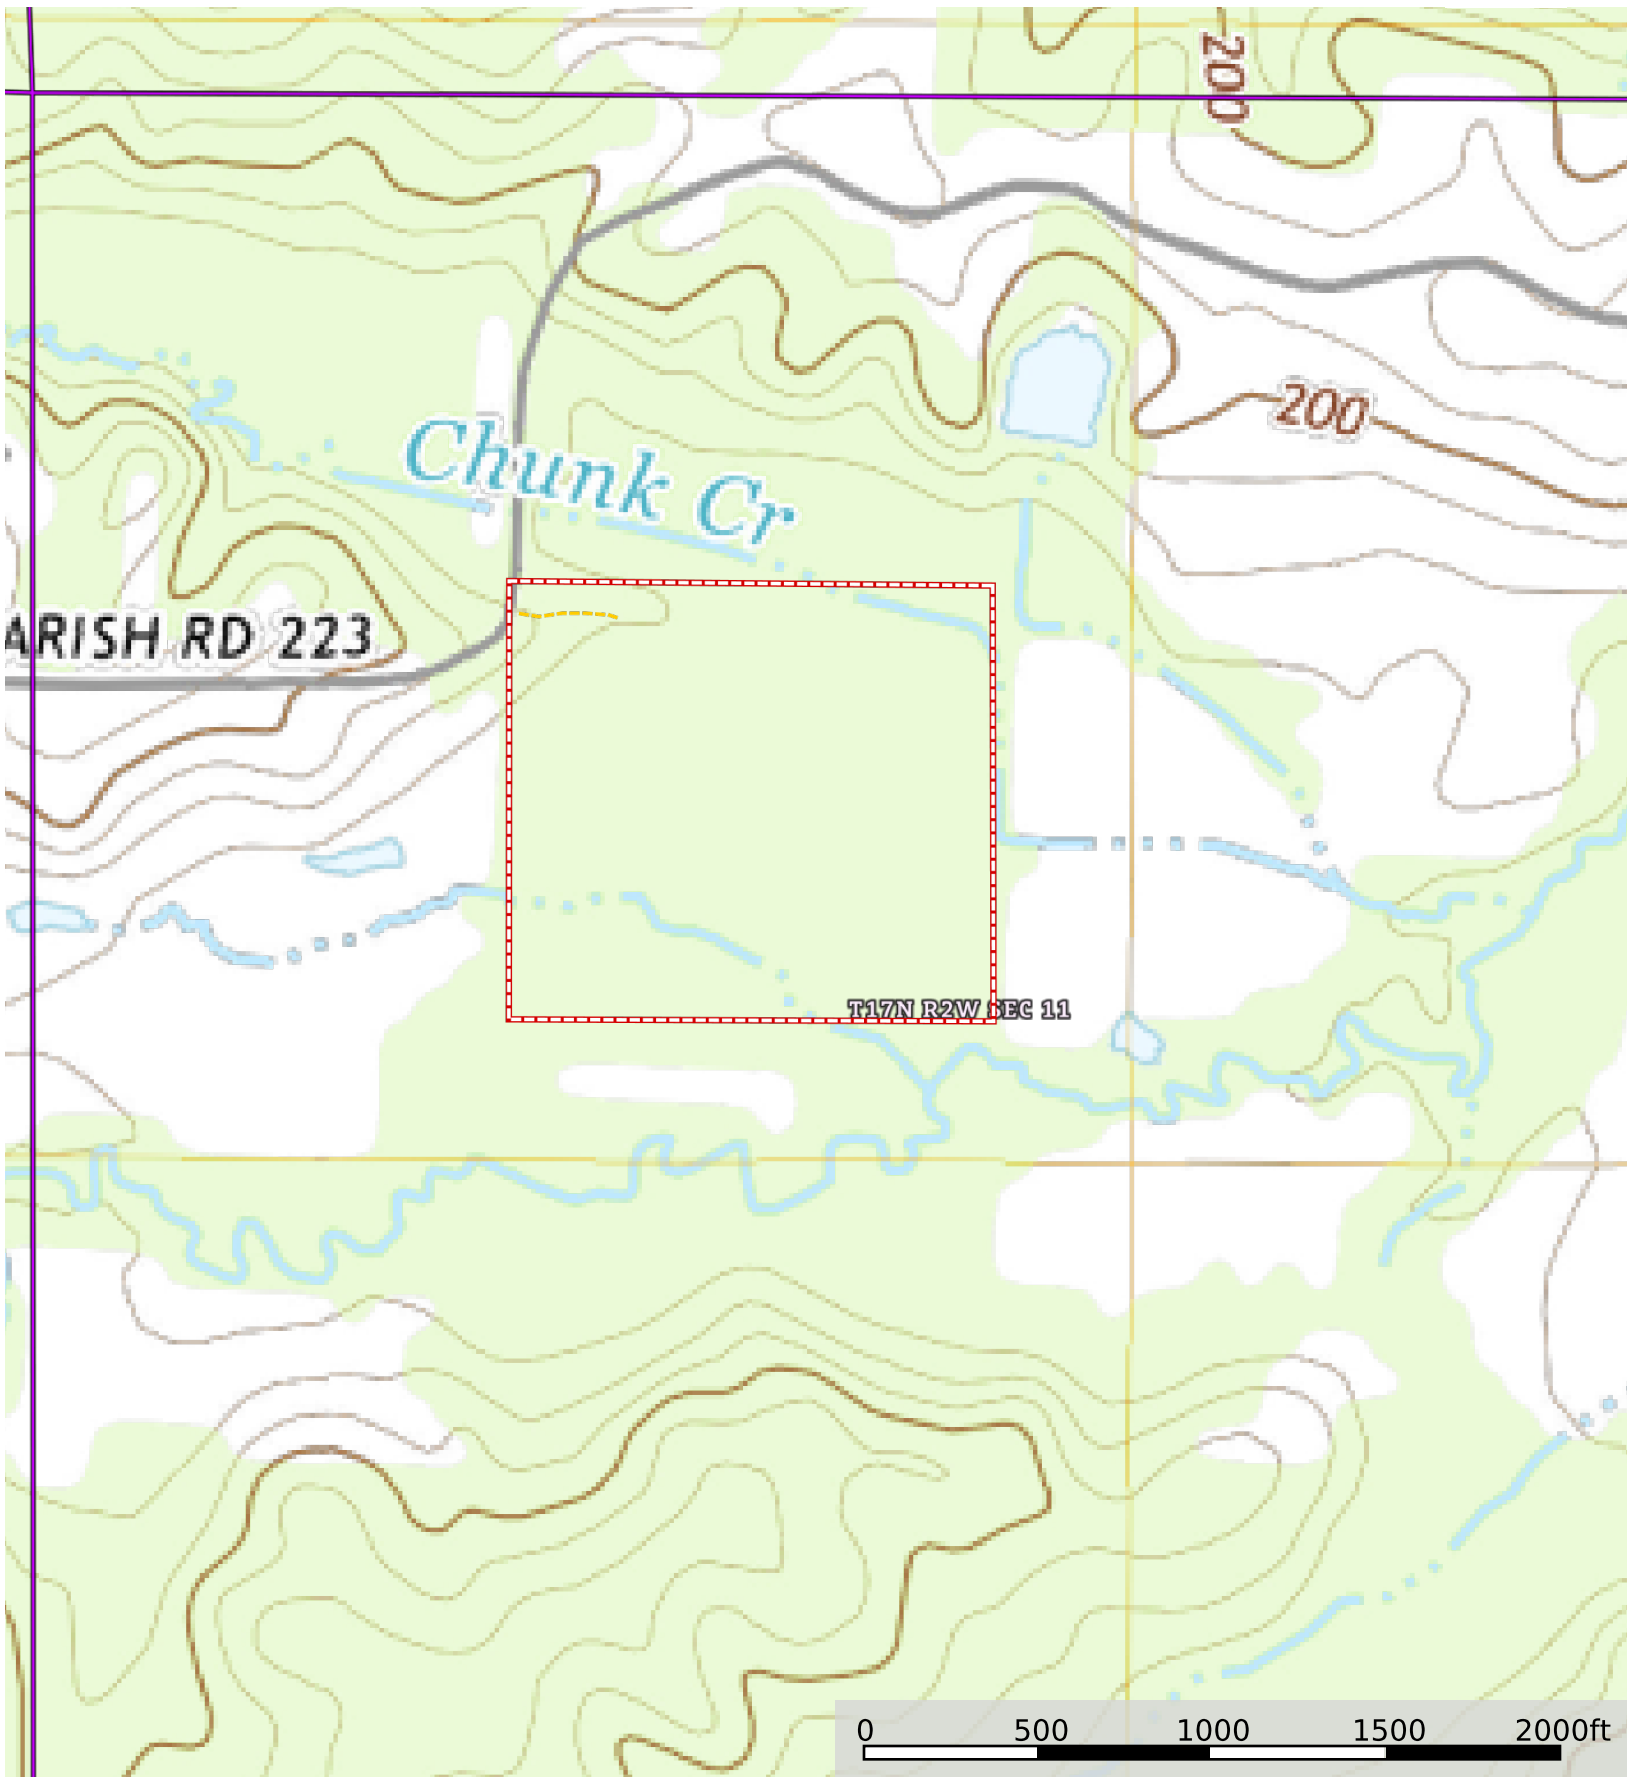

**Styles Ranch Rd Tract**  
Jackson Parish, Louisiana, 40 AC +/-

--- Road / Trail    Boundary