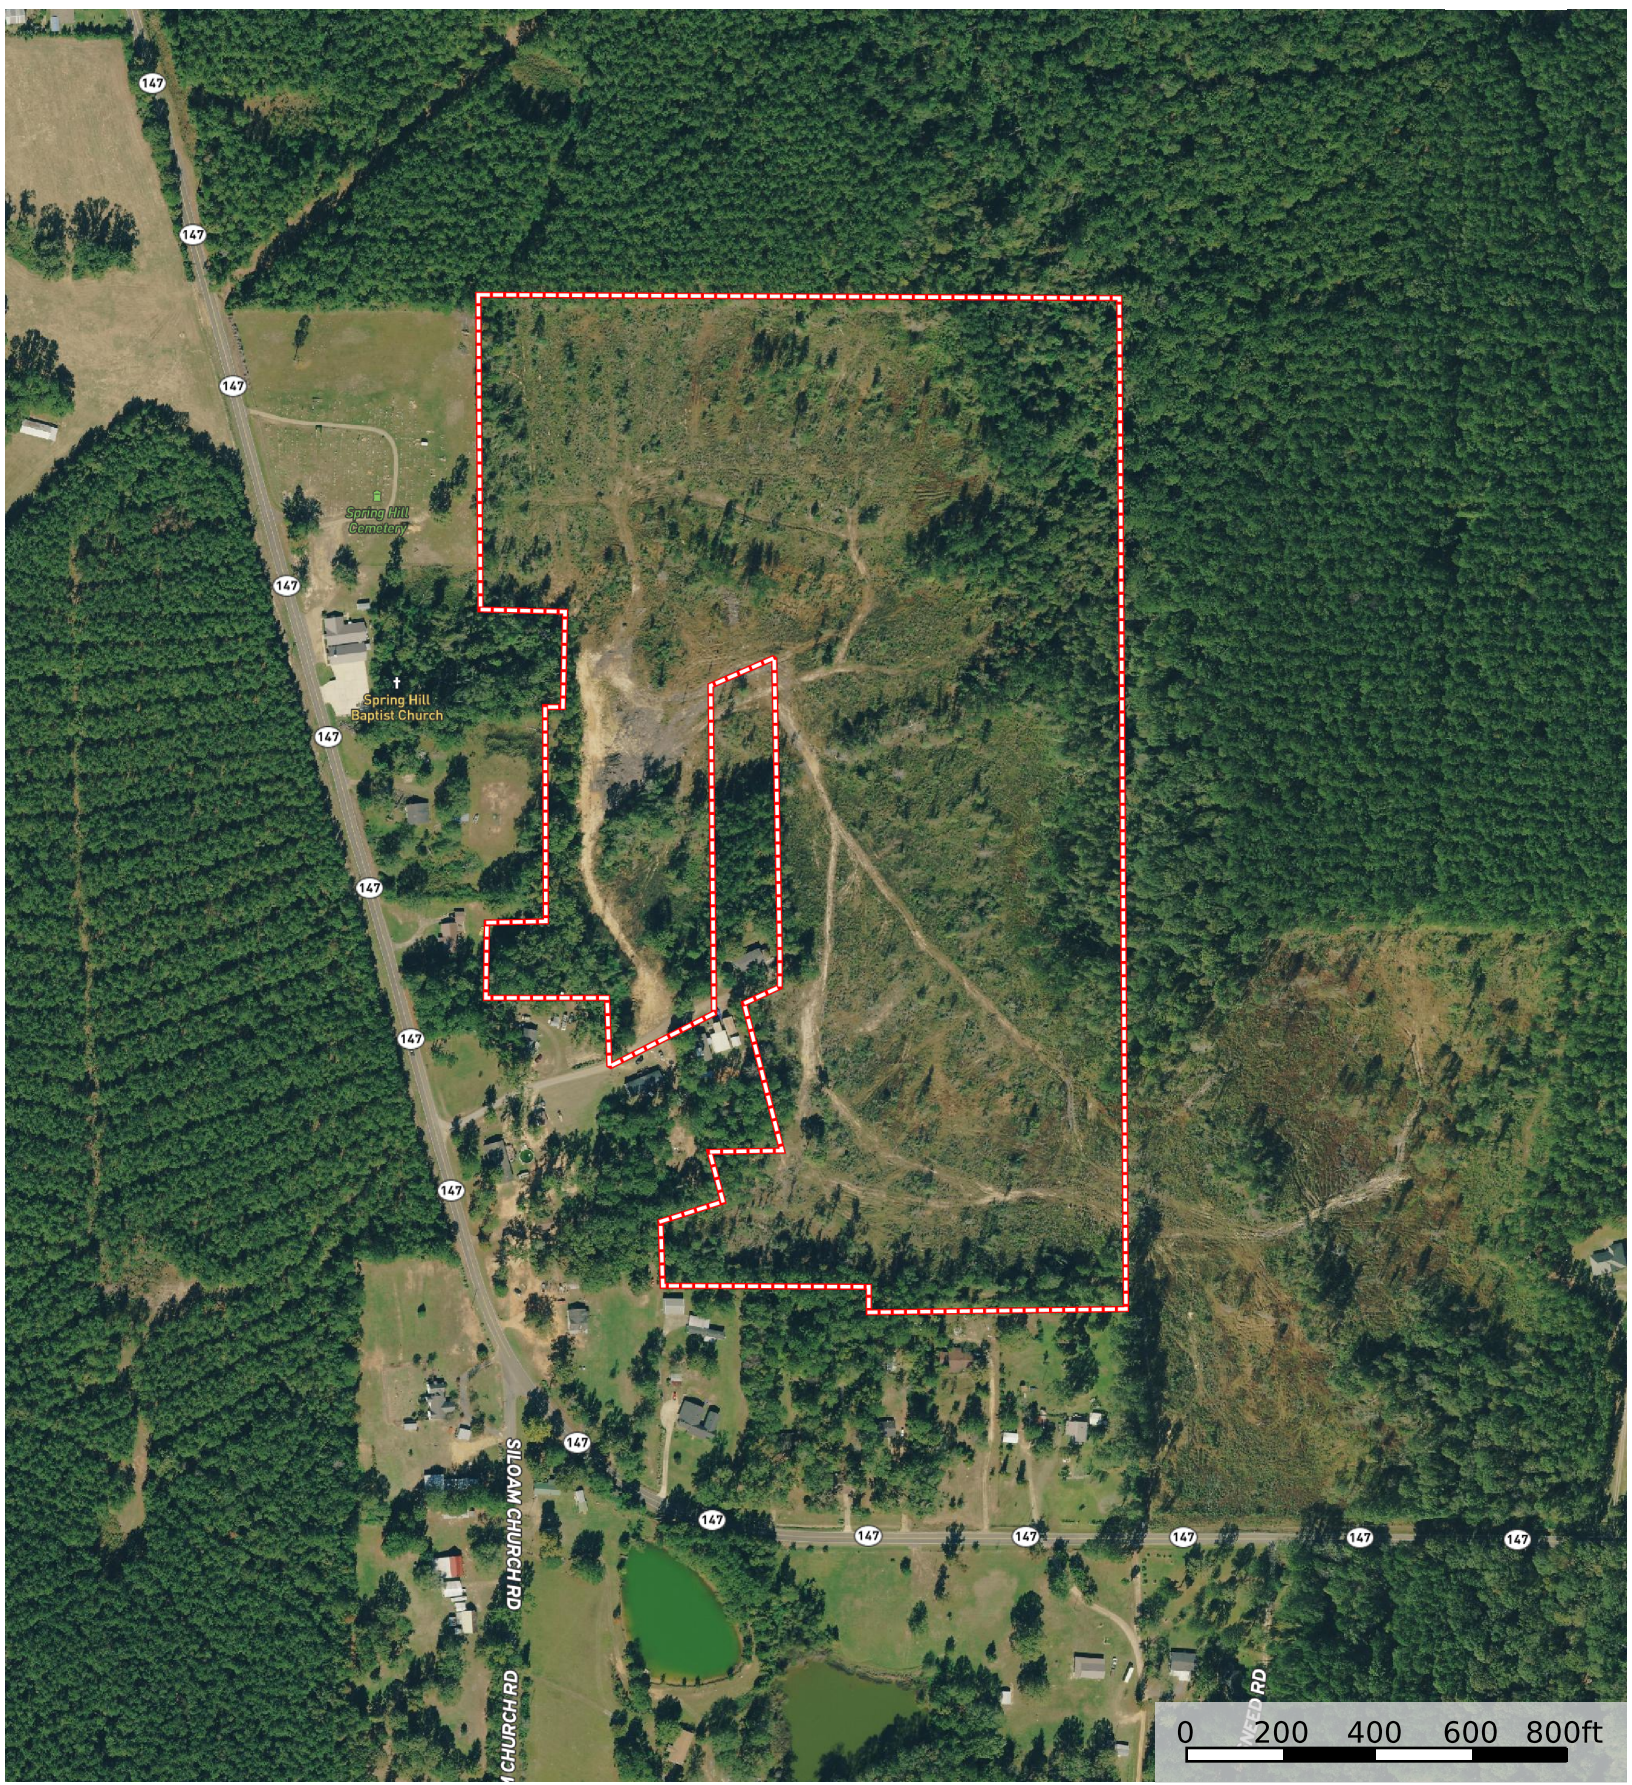

# Folden Springhill Tract

Jackson Parish, Louisiana, 55 AC +/-

 Boundary