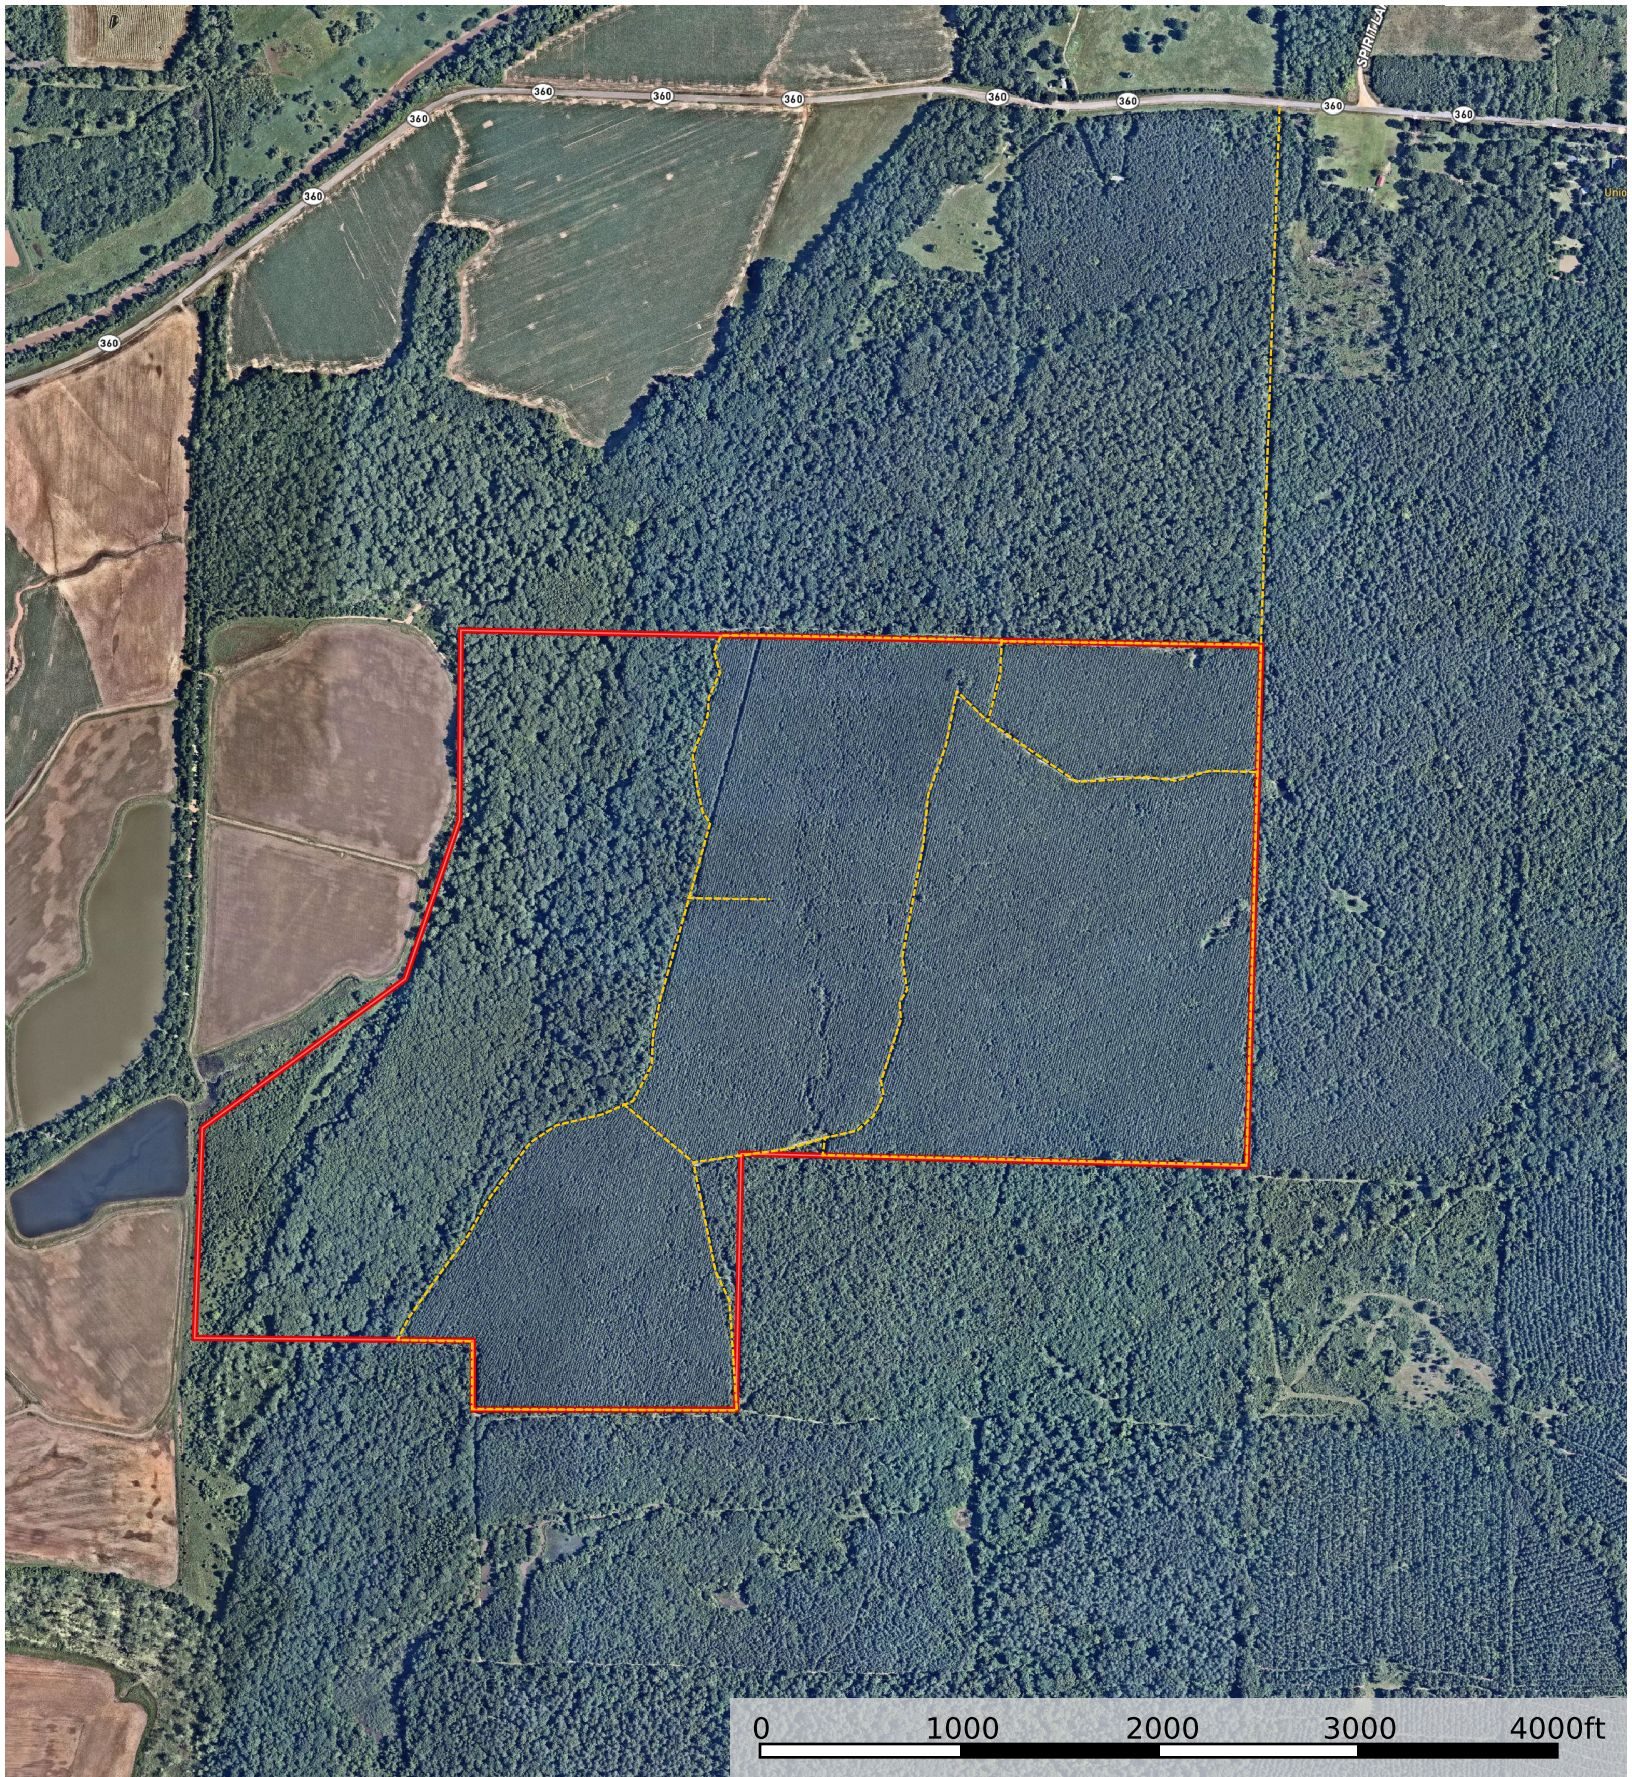

Prehistoric Paradise

Arkansas, 330 AC +/-

--- Road / Trail □ Boundary